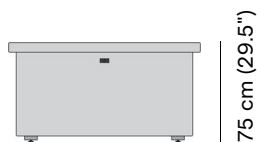

black

camel

off white

Technical drawing

150 cm (59.1")

75 cm
(29.5")

150 cm (59.1")