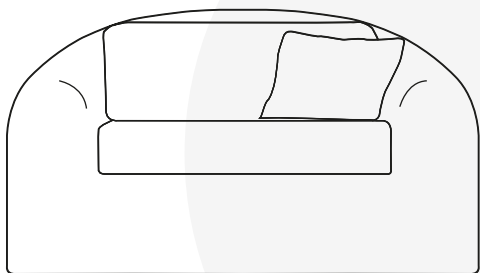

Kobo^o

outdoor luxury

Manutti^o

Designed by Stephane De Winter

Timeless in style, Kobo is a marvel of technical complexity. Its secret? A structure made entirely of hand-woven rope around a welded aluminium frame. The curved lines of the armchair and full-length sofa are combined with deep, plush seating for an extreme comfort.