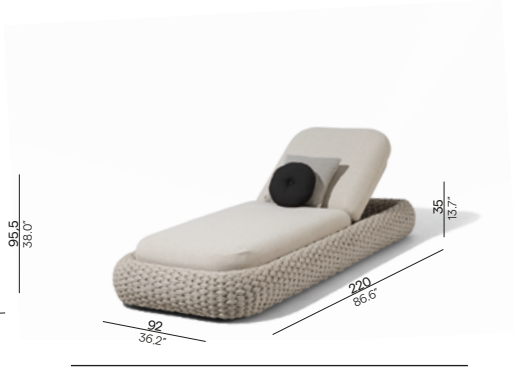

Lounger
FUR0000176