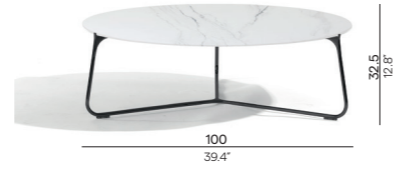

A wide range of sizes, finishes and table tops allows for seemingly endless combination possibilities within the Mood table collection. These fun, versatile and lightweight tables are a perfect addition to any outdoor lounge, regardless of whether you are looking for a classy side table or a playful mix of nesting coffee tables.

Collection overview

Ø60 - Coffee table 56H
OST0000542

Ø42 - Coffee table 56H
OST0000543

Ø100 - Coffee table 33H
OST0000545

Ø80 - Lounge table 28H
OST0000544

Ø60 - Coffee table 38H
OST0001593

Materials & colours