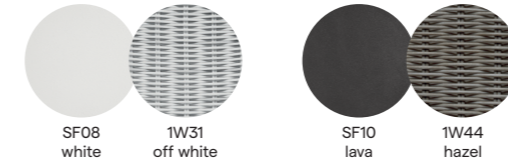

Collection overview

Dining arm chair
FUR0000228

1-Seater
FUR0000229

Barstool - 80
FUR0000230

Barstool - 60
FUR0000231

Materials & colours

Frame - finishing
PCSTS - wicker 2 mm

Suggested cushion colours