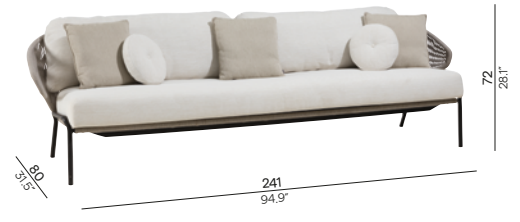

Radoc[®]

outdoor luxury

Manutti[®]

Designed by Stephane De Winter

The Radoc collection certainly makes an impression with its wrap-around backrest that also integrates the armrests. Made entirely of rope, its neomodern style is timeless. An optional backrest cushion offers optimal comfort for long get-togethers. Another striking feature, Radoc chairs, sofas and loungers are ultra-lightweight.

Collection overview

Dining arm chair
FUR0000182

Barstool - 61
FUR0001042

Barstool - 76
FUR0001086

1-Seater
FUR0000183

2,5-Seater
FUR0000184

3-Seater
FUR0000185

Medium footstool/sidetable
FUR0000187

Chaise longue
FUR0000186

Materials & colours

Frame - finishing

PCSTS - rope

SF10
lava
1R01
bronze
4,5mm

SF10
lava
1R02
silver
4,5mm

SF13
flint
1R04
pepper
4,5mm

Features

seat frame
with straps

Suggested colour combinations

CAT. A

SD-TAUPE GREY-1
SDA08

D1 mink ragdoll C174
D2 jade C093
D3 taupe grey C079

SEAT / BACK
taupe grey C079

SD-VANILLA-3
SDA09

D1 tulum C175
D2 soft sage C176
D3 proud peacock C177