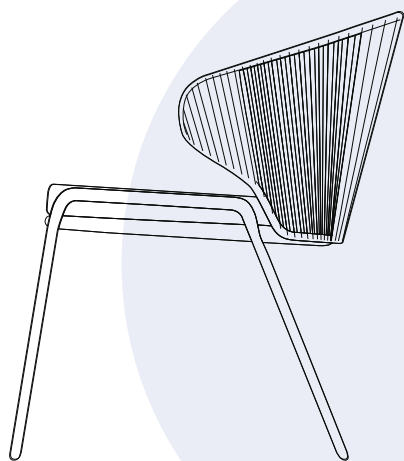

Radoc[®]

outdoor luxury

Manutti[®]

Designed by Stephane De Winter

The Radoc collection certainly makes an impression with its wrap-around backrest that also integrates the armrests. Made entirely of rope, its neomodern style is timeless. An optional backrest cushion offers optimal comfort for long get-togethers. Another striking feature, Radoc chairs, sofas and loungers are ultra-lightweight.

Collection overview

Dining arm chair
FUR0000182

Barstool - 61
FUR0001042

Barstool - 76
FUR0001086

1-Seater
FUR0000183

2,5-Seater
FUR0000184

3-Seater
FUR0000185

Medium footstool/sidetable
FUR0000187

Chaise longue
FUR0000186

Materials & colours

Frame - finishing

PCSTS - rope

SF10
lava
1R01
bronze
4,5mm

SF10
lava
1R02
silver
4,5mm

SF13
flint
1R04
pepper
4,5mm

Features