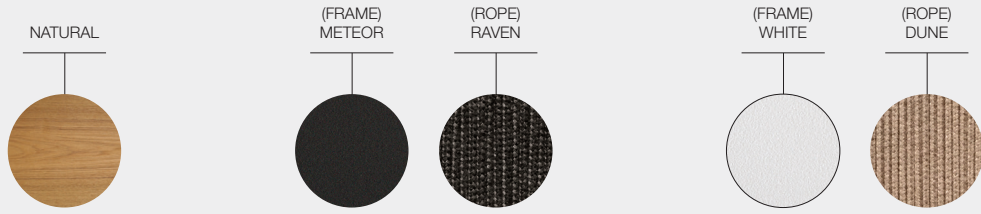

ACCESSORIES

109730 : Protective Cover

WARRANTY / MAINTENANCE

See gloster.com for warranty terms & maintenance instructions.

TEAK FINISH

FRAME / ROPE COLOURS

FERN LOW BACK DAYBED

WIDTH	170cm / 67"
DEPTH	145cm / 57"
HEIGHT	79cm / 31.5"
SEAT HEIGHT	41cm / 15"
ARM HEIGHT	48cm / 19"
PRODUCT WEIGHT	43.5kg / 96lb
CBM / CCF	2.51m ³ / 88.61ft ³
DESIGNER	Sebastian Herkner
ASSEMBLY	Required

ITEM NUMBERS
109253 : Meteor Back Frame / Raven Rope
109252 : White Back Frame / Dune Rope

MATERIALS
 Natural finish teak base frame.
 Powder coated aluminium back frame.
 Woven outdoor rope back panel.
 Outdoor fabric seat & back cushions included.
 Fabrics vary by geographic market. See gloster.com for details.
 Small scatter cushion shown in the above product image is not included in the unit price.

ACCESSORIES
 109729 : Protective Cover

WARRANTY / MAINTENANCE
 See gloster.com for warranty terms & maintenance instructions.

TEAK FINISH

FRAME / ROPE COLOURS

FERN DINING CHAIR WITH ARMS

WIDTH	63cm / 25"
DEPTH	62cm / 24.5"
HEIGHT	88.5cm / 35"
SEAT HEIGHT	47cm / 19"
ARM HEIGHT	64cm / 25"
PRODUCT WEIGHT	8.5kg / 18lb
CBM / CCF	0.4m ³ / 14.13ft ³
DESIGNER	Sebastian Herkner
ASSEMBLY	Required