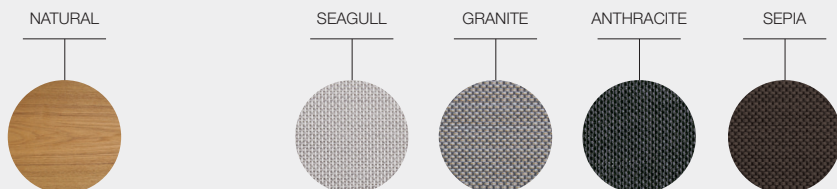

ITEM NUMBERS
100448 : Lounge Chair - Granite Sling
107755 : Lounge Chair - Anthracite Sling
101331 : Lounge Chair - Seagull Sling
108562 : Lounge Chair - Sepia Sling

**MATERIALS**  
Natural finish teak frame. Ferrari sling back panel.  
Outdoor fabric seat & back cushions included.  
Fabrics vary by geographic market. See [gloster.com](http://gloster.com) for details.

**ACCESSORIES**  
100127 : Protective Cover

**WARRANTY / MAINTENANCE**  
See [gloster.com](http://gloster.com) for warranty terms & maintenance instructions.

TEAK FINISH

SLING COLOURS