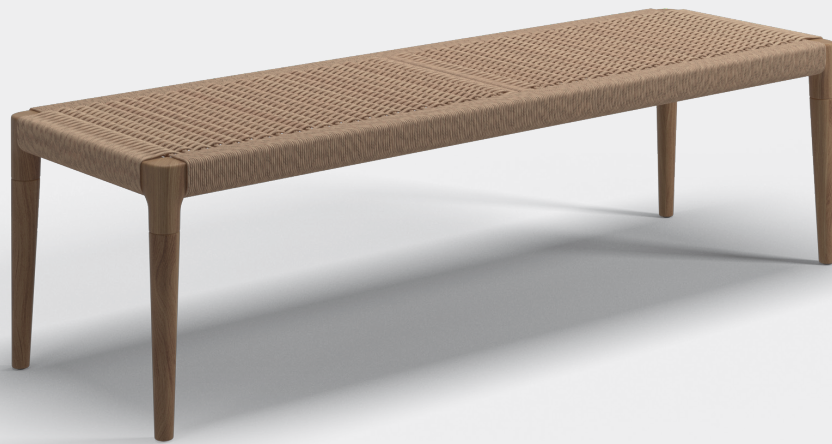

TEAK FINISH

WICKER COLOUR

NATURAL

WHEAT

LIMA  
159cm DINING BENCH

WIDTH 159cm / 62.5"

DEPTH 48cm / 19"

HEIGHT 44cm / 17.5"