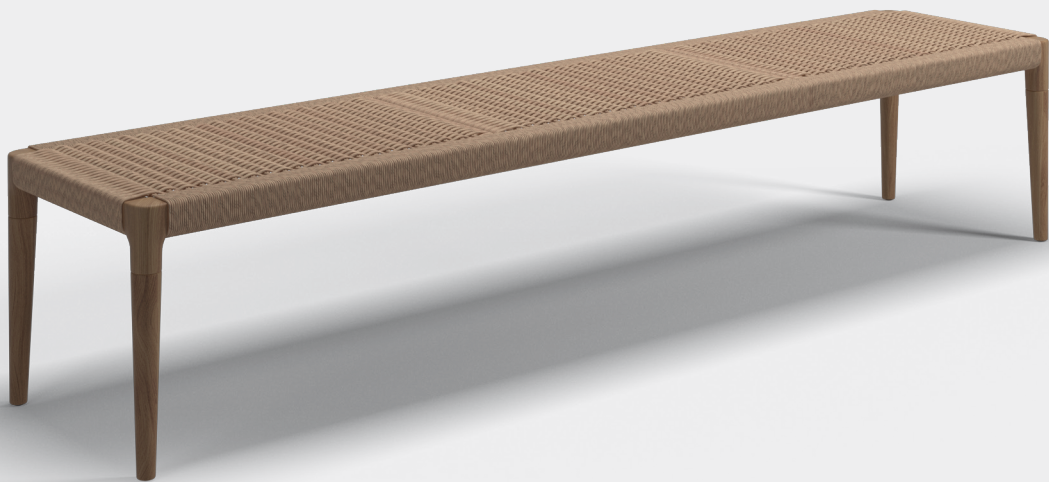

TEAK FINISH

WICKER COLOUR

NATURAL

WHEAT

LIMA  
224cm DINING BENCH

WIDTH 224cm / 88"

DEPTH 48cm / 19"

HEIGHT 44cm / 17.5"