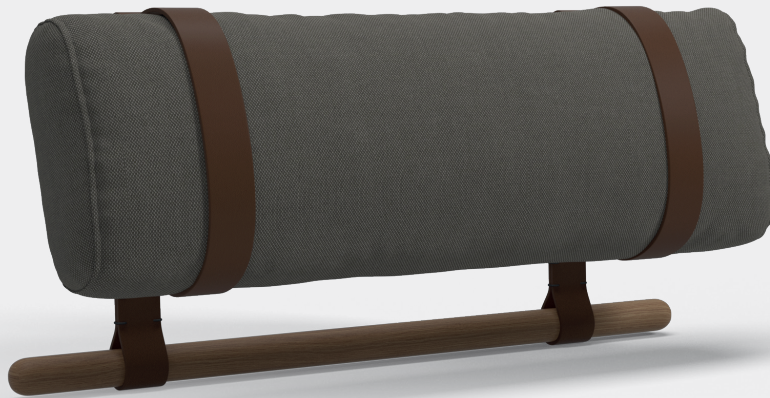

# LIMA HEADREST CUSHION

WIDTH	70cm / 27.5"
HEIGHT	23cm / 9"
DEPTH	13cm / 5"
PRODUCT WEIGHT	1.5kg / 2.5lb
CBM / CCF	0.02m <sup>3</sup> / 0.72ft <sup>3</sup>
ASSEMBLY	Not Required

ITEM NUMBERS
107331 : Lima Headrest Cushion - Water Resistant
107329 : Lima Headrest Cushion - Outdoor Performance
107330 : Lima Headrest Cushion - Soft Touch