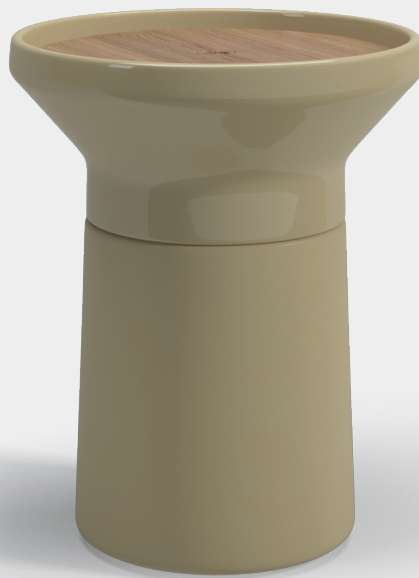

COSO COFFEE TABLE

DIAMETER 48cm / 19"
HEIGHT 40.5cm / 16"
PRODUCT WEIGHT 18kg / 40lb
CBM / CCF 0.14m³ / 4.95ft³
DESIGNER Henrik Pedersen
ASSEMBLY Required

ITEM NUMBERS
110037 : Earth Glaze / Natural Teak Top
110036 : Iron Glaze / Natural Teak Top
110035 : Sand Glaze / Natural Teak Top

ACCESSORIES
108568 : Protective Cover

MATERIALS
Glazed ceramic base.
Natural finish teak table top.

WARRANTY / MAINTENANCE
See gloster.com for warranty terms & maintenance instructions.

TEAK FINISH

GLAZE COLOURS

NATURAL

EARTH

SAND

IRON

COSO SIDE TABLE

DIAMETER 40cm / 15.5"
HEIGHT 48.5cm / 19"
PRODUCT WEIGHT 13kg / 28lb
CBM / CCF 0.12m³ / 4ft³
DESIGNER Henrik Pedersen
ASSEMBLY Required

ITEM NUMBERS
110034 : Earth Glaze / Natural Teak Top
110033 : Iron Glaze / Natural Teak Top
110032 : Sand Glaze / Natural Teak Top

ACCESSORIES
108512 : Protective Cover

MATERIALS
Glazed ceramic base.
Natural finish teak table top.

WARRANTY / MAINTENANCE
See gloster.com for warranty terms & maintenance instructions.

TEAK FINISH

GLAZE COLOURS