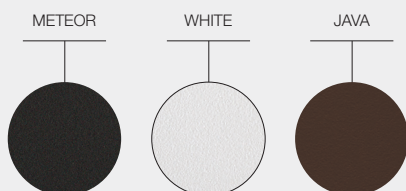

# GRID SMALL COFFEE TABLE CERAMIC

WIDTH 50cm / 20"  
LENGTH 103cm / 40.5"  
HEIGHT 30cm / 12"  
PRODUCT WEIGHT 19.5kg / 43lb  
CBM / CCF 0.16m<sup>3</sup> / 5.67ft<sup>3</sup>  
DESIGNER Henrik Pedersen  
ASSEMBLY Required

ITEM NUMBERS  
103768 : Small Coffee Table - Meteor Frame / Nero Top  
103770 : Small Coffee Table - White Frame / Nero Top  
103769 : Small Coffee Table - Meteor Frame / Bianco Top  
103771 : Small Coffee Table - White Frame / Bianco Top  
108460 : Small Coffee Table - Java Frame / Emperor Top

## FRAME COLOURS

## CERAMIC TABLE TOPS