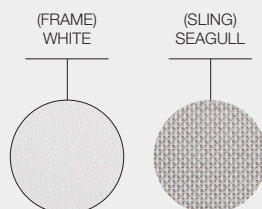

ITEM NUMBERS
101816 : Meteor Frame / Granite Sling
105183 : Meteor Frame / Anthracite Sling
101820 : White Frame / Seagull Sling
108298 : Java Frame / Sepia Sling

MATERIALS
Natural finish teak & powder coated aluminium & stainless steel frame. Ferrari sling seat & back.

ACCESSORIES
100215 : Protective Cover (Single Chair)
100216 : Protective Cover (Stack of 4 Chairs)

WARRANTY / MAINTENANCE
See gloster.com for warranty terms & maintenance instructions.

FRAME / SLING COLOUR

FRAME / SLING COLOUR

FRAME / SLING COLOUR

TEAK FINISH

SWAY TEAK STACKING CHAIR

WIDTH	55cm / 21.5"
DEPTH	61cm / 24"
HEIGHT	82cm / 32.5"
SEAT HEIGHT	47cm / 18.5"
PRODUCT WEIGHT	5.3kg / 11lb
CBM / CCF (4 Per Carton)	0.65m ³ / 23ft ³
DESIGNER	Henrik Pedersen
ASSEMBLY	Not Required