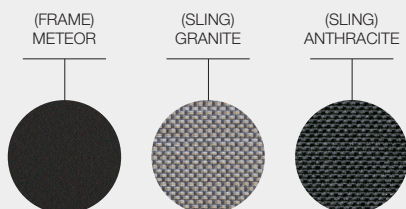

ITEM NUMBERS
101816 : Meteor Frame / Granite Sling
105183 : Meteor Frame / Anthracite Sling
101820 : White Frame / Seagull Sling
108298 : Java Frame / Sepia Sling

MATERIALS
Natural finish teak & powder coated aluminium & stainless steel frame. Ferrari sling seat & back.

ACCESSORIES
100215 : Protective Cover (Single Chair)
100216 : Protective Cover (Stack of 4 Chairs)

WARRANTY / MAINTENANCE
See gloster.com for warranty terms & maintenance instructions.

FRAME / SLING COLOUR

FRAME / SLING COLOUR

FRAME / SLING COLOUR

TEAK FINISH

SWAY TEAK STACKING CHAIR

WIDTH	55cm / 21.5"
DEPTH	61cm / 24"
HEIGHT	82cm / 32.5"
SEAT HEIGHT	47cm / 18.5"
PRODUCT WEIGHT	5.3kg / 11lb
CBM / CCF (4 Per Carton)	0.65m ³ / 23ft ³
DESIGNER	Henrik Pedersen
ASSEMBLY	Not Required