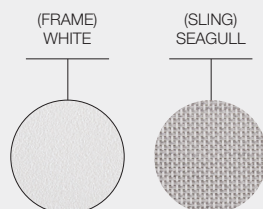

ITEM NUMBERS
107796 : Meteor Frame / Granite Sling
107797 : Meteor Frame / Anthracite Sling
107798 : White Frame / Seagull Sling

MATERIALS
 Powder coated stainless steel frame.
 Ferrari sling seat & back.
 Natural finish teak arms.

FRAME / SLING COLOUR

TEAK FINISH

SWAY TEAK STACKING CHAIR WITH ARMS

WIDTH	65cm / 25.5"
DEPTH	61cm / 24"
HEIGHT	82cm / 32.5"
SEAT HEIGHT	47cm / 18.5"
ARM HEIGHT	65cm / 25.5"
PRODUCT WEIGHT	5.5kg / 12lb
CBM / CCF (4 Per Carton)	0.79m ³ / 27.31ft ³
DESIGNER	Henrik Pedersen
ASSEMBLY	Not Required