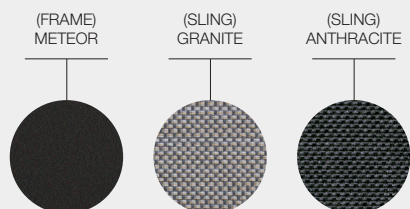

ITEM NUMBERS
107796 : Meteor Frame / Granite Sling
107797 : Meteor Frame / Anthracite Sling
107798 : White Frame / Seagull Sling

MATERIALS
 Powder coated stainless steel frame.
 Ferrari sling seat & back.
 Natural finish teak arms.

FRAME / SLING COLOUR

TEAK FINISH

SWAY TEAK STACKING CHAIR WITH ARMS

WIDTH	65cm / 25.5"
DEPTH	61cm / 24"
HEIGHT	82cm / 32.5"
SEAT HEIGHT	47cm / 18.5"
ARM HEIGHT	65cm / 25.5"
PRODUCT WEIGHT	5.5kg / 12lb
CBM / CCF (4 Per Carton)	0.79m ³ / 27.31ft ³
DESIGNER	Henrik Pedersen
ASSEMBLY	Not Required