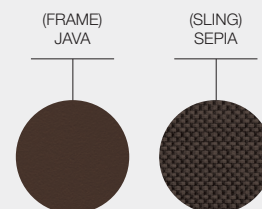

ITEM NUMBERS
101816 : Meteor Frame / Granite Sling
105183 : Meteor Frame / Anthracite Sling
101820 : White Frame / Seagull Sling
108298 : Java Frame / Sepia Sling

MATERIALS
Natural finish teak & powder coated aluminium & stainless steel frame. Ferrari sling seat & back.

ACCESSORIES
100215 : Protective Cover (Single Chair)
100216 : Protective Cover (Stack of 4 Chairs)

WARRANTY / MAINTENANCE
See gloster.com for warranty terms & maintenance instructions.

FRAME / SLING COLOUR

FRAME / SLING COLOUR

FRAME / SLING COLOUR

TEAK FINISH

SWAY TEAK STACKING CHAIR

WIDTH	55cm / 21.5"
DEPTH	61cm / 24"
HEIGHT	82cm / 32.5"
SEAT HEIGHT	47cm / 18.5"
PRODUCT WEIGHT	5.3kg / 11lb
CBM / CCF (4 Per Carton)	0.65m ³ / 23ft ³
DESIGNER	Henrik Pedersen
ASSEMBLY	Not Required

ITEM NUMBERS

101805 : Meteor Frame / Granite Sling
105182 : Meteor Frame / Anthracite Sling
101809 : White Frame / Seagull Sling
108297 : Java Frame / Sepia Sling

MATERIALS
Natural finish teak & powder coated aluminium & stainless steel frame. Ferrari sling seat & back.