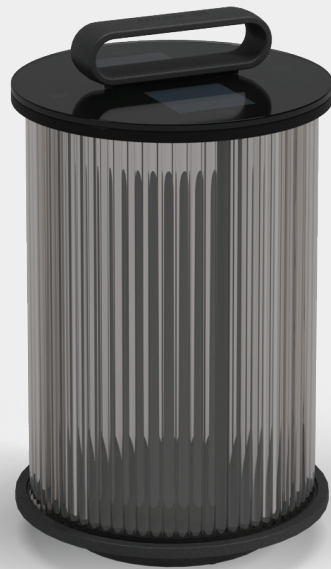

ITEM NUMBER
108332 : Ambient Lantern

MATERIALS
Natural finish teak frame with polypropylene shade.
Meteor powder coated stainless steel carrying handle.
Mains power only rechargeable LED light unit.
Infrared remote control with 8 light output settings.
Working distance for remote control of 1m - 1.5m.
Battery life of approximately 8 hours on maximum light setting.

ITEM NUMBERS
104888 : Ambient Nest (Fawn)
104887 : Ambient Nest (Steel)

MATERIALS
Woven all-weather wicker over colour matched powder coated stainless steel frame. Supplied with 2.5m hanging wire. Solar & mains power rechargeable LED light unit. Radio frequency remote control with 8 light output settings. Working distance for remote control of up to 35m. Battery life of approximately 8 hours on maximum light setting.

DIAMETER	22cm / 8.5"	ITEM NUMBER	100506 : Ambient Line Small Glass Lantern
HEIGHT	37cm / 14.5"	MATERIALS	Meteor colour powder coated aluminium frame. Grey colour, reeded glass shade.
PRODUCT WEIGHT	5kg / 11lb		Solar & mains power rechargeable LED light unit. Radio frequency remote control with 8 light output settings. Working distance for remote control of up to 35m. Battery life of approximately 8 hours on maximum light setting.
CBM / CCF	0.04m ³ / 1.72ft ³	ACCESSORIES	104874 : Additional Remote Control
NUMBER OF LED'S	18	WARRANTY / MAINTENANCE	See gloster.com for warranty terms & maintenance instructions.
COLOUR TEMPERATURE	2700K		
LUMENS	100 min - 180 max		
BATTERY TYPE	Li-Ion		
IP RATING	IP64		
ADAPTOR INPUT	100V - 240V DC		
ADAPTOR OUTPUT	4.2V		
DESIGNER	Sebastian Herkner		
ASSEMBLY	Not Required		