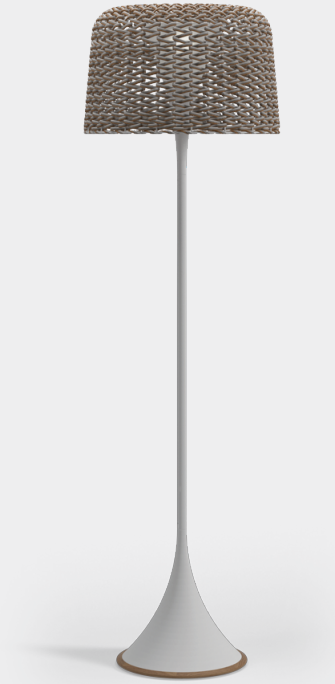

AMBIENT MESH TALL LANTERN