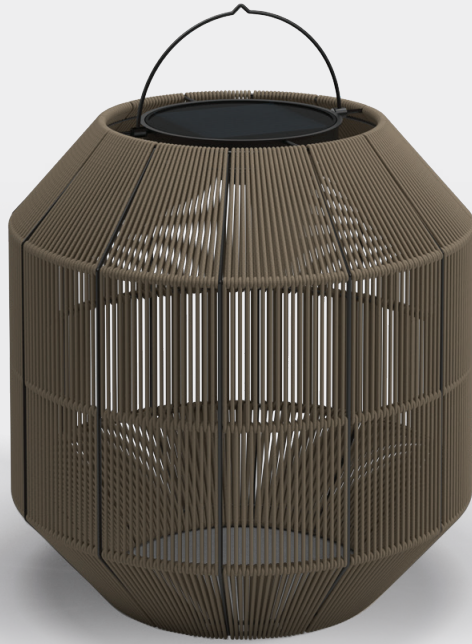

AMBIENT NEST

WIDTH	45cm / 17.5"
DEPTH	45cm / 17.5"
HEIGHT	58cm / 20.5"
PRODUCT WEIGHT	4kg / 9lb
CBM / CCF	0.14m³ / 5.06ft³
NUMBER OF LED'S	18
COLOUR TEMPERATURE	2700K
LUMENS	100 min - 180 max
BATTERY TYPE	Li-Ion
IP RATING	IP64
ADAPTOR INPUT	100V - 240V DC
ADAPTOR OUTPUT	4.2V
DESIGNER	Henrik Pedersen
ASSEMBLY	Not Required

ITEM NUMBERS
104888 : Ambient Nest (Fawn)
104887 : Ambient Nest (Steel)

MATERIALS
Woven all-weather wicker over colour matched powder coated stainless steel frame. Supplied with 2.5m hanging wire. Solar & mains power rechargeable LED light unit. Radio frequency remote control with 8 light output settings. Working distance for remote control of up to 35m. Battery life of approximately 8 hours on maximum light setting.

ACCESSORIES
104875 : Additional LED Light Unit
104874 : Additional Remote Control

WARRANTY / MAINTENANCE
See gloster.com for warranty terms & maintenance instructions.

WICKER COLOURS