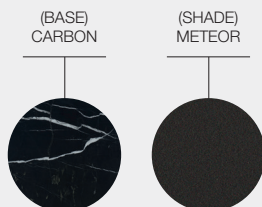

BASE / SHADE COLOUR

BASE / SHADE COLOUR