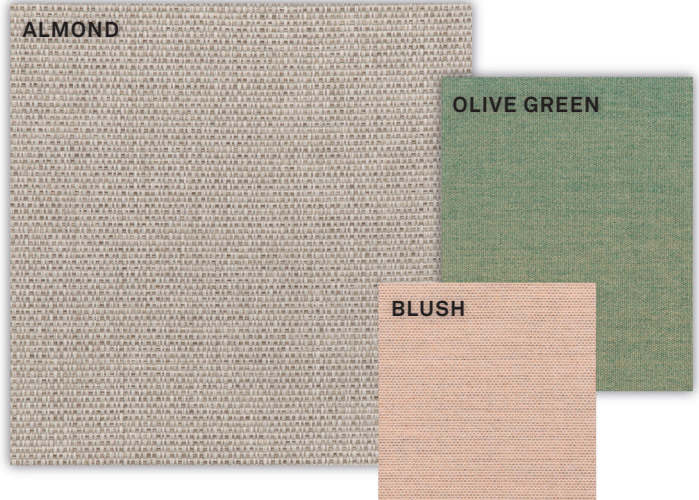

QUICK SHIP SETS FABRIC

All the Kodo products and cushions are available as quick ship sets as well. These products will be shipped within 10 days after reception of the order confirmation, except in case of stock shortage.

QUICK SHIP SET 1: SOFT TONES

Seat and back cushion	Almond
Throw pillow 60x60 or 50x50	Olive Green
Throw pillow 40x40	Blush
Throw pillow 50x35	Olive Green