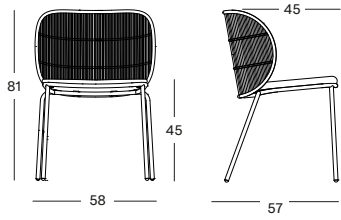

QUICK SHIP SET 1: SOFT TONES

- | | |
|-----------------------------|-------------|
| Seat and back cushion | Almond |
| Throw pillow 60x60 or 50x50 | Olive Green |
| Throw pillow 40x40 | Blush |
| Throw pillow 50x35 | Olive Green |

Check our pricelist for more detailed info.

DIMENSIONS

dining chair

lounge chair

footrest

lounge sofa

cocoon

rocking chair