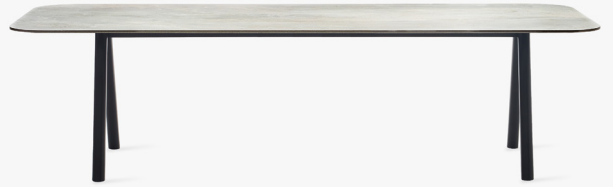

VINCENT SHEPPARD

KODO COLLECTION

KODO DINING CHAIR

fossil grey / fossil grey rope

KODO DINING TABLE

fossil grey / ceramic top flint

KODO LOUNGE CHAIR

fossil grey / fossil grey rope

KODO COCOON

fossil grey / fossil grey rope

KODO SIDE TABLE

fossil grey / ceramic top flint

KODO COFFEE TABLE

fossil grey / ceramic top flint

KODO ROCKING CHAIR
fossil grey / fossil grey rope

NEW

KODO DAYBED
fossil grey / fossil grey rope

NEW

KODO LOUNGE SOFA
fossil grey / fossil grey rope

KODO FOOTREST
fossil grey

KODO SUNLOUNGER
fossil grey / fossil grey rope

NEW

PRODUCT	CODE	FINISH	GLIDES	PACKAGING DIMENSION (cm)	CBM (m³)	WEIGHT (kg)
dining chair	GD041S033	powder coated alu	nylon	102x66x83 (stacked per 4)	0.56	5
lounge chair	GC042S033	powder coated alu	nylon	79x97x84	0.64	8.5
cocoon	GC044S033	powder coated alu	nylon	100x90x100	0.90	11
lounge sofa	GC043S033	powder coated alu	nylon	171x82x79	1.11	15
footrest	GC046S033	powder coated alu	nylon	76x70x45	0.24	5.5
rocking chair	GC084S033	powder coated alu	nylon	106x104x100	1.10	13
daybed	GC082S033	powder coated alu	nylon	155x172x90	2.40	20.5
sunlounger	GC083S033	powder coated alu	nylon	217x85x36	0.66	32
coffee table/ceramic	GT048A033K001	powder coated alu	nylon	133x49x35	0.23	28.5
coffee table	GT048A033	powder coated alu	nylon	133x49x35	0.23	10.5
side table/ceramic	GT047A033K001	powder coated alu	nylon	56x56x48	0.27	16.5
side table	GT047A033	powder coated alu	nylon	56x56x48	0.27	8.5
dining table 210x100	GT049A033K001	powder coated alu	adjustable nylon	215x110x20	0.47	78
dining table 280x106	GT050A033K001	powder coated alu	adjustable nylon	285x110x20	0.63	107

FINISHES

FOSSIL GREY A033
POWDER COATED ALUMINIUM

FOSSIL GREY S033
ACRYLIC ROPE

FLINT K001
CERAMIC

PROTECTIVE COVERS

PC001

PC008

PC007