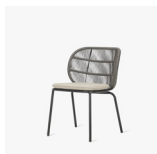

VINCENT SHEPPARD

KODO COLLECTION

KODO DINING CHAIR

fossil grey / fossil grey rope

KODO DINING TABLE

fossil grey / ceramic top flint

KODO LOUNGE CHAIR

fossil grey / fossil grey rope

KODO COCOON

fossil grey / fossil grey rope

KODO SIDE TABLE

fossil grey / ceramic top flint

KODO COFFEE TABLE

fossil grey / ceramic top flint

KODO ROCKING CHAIR
fossil grey / fossil grey rope

NEW

KODO DAYBED
fossil grey / fossil grey rope

NEW

KODO LOUNGE SOFA
fossil grey / fossil grey rope

KODO FOOTREST
fossil grey

KODO SUNLOUNGER
fossil grey / fossil grey rope

NEW

PRODUCT	CODE	FINISH	GLIDES	PACKAGING DIMENSION (cm)	CBM (m³)	WEIGHT (kg)
dining chair	GD041S033	powder coated alu	nylon	102x66x83 (stacked per 4)	0.56	5
lounge chair	GC042S033	powder coated alu	nylon	79x97x84	0.64	8.5
cocoon	GC044S033	powder coated alu	nylon	100x90x100	0.90	11
lounge sofa	GC043S033	powder coated alu	nylon	171x82x79	1.11	15
footrest	GC046S033	powder coated alu	nylon	76x70x45	0.24	5.5
rocking chair	GC084S033	powder coated alu	nylon	106x104x100	1.10	13
daybed	GC082S033	powder coated alu	nylon	155x172x90	2.40	20.5
sunlounger	GC083S033	powder coated alu	nylon	217x85x36	0.66	32
coffee table/ceramic	GT048A033K001	powder coated alu	nylon	133x49x35	0.23	28.5
coffee table	GT048A033	powder coated alu	nylon	133x49x35	0.23	10.5
side table/ceramic	GT047A033K001	powder coated alu	nylon	56x56x48	0.27	16.5
side table	GT047A033	powder coated alu	nylon	56x56x48	0.27	8.5
dining table 210x100	GT049A033K001	powder coated alu	adjustable nylon	215x110x20	0.47	78
dining table 280x106	GT050A033K001	powder coated alu	adjustable nylon	285x110x20	0.63	107

FINISHES

FOSSIL GREY A033
POWDER COATED ALUMINIUM

FOSSIL GREY S033
ACRYLIC ROPE

FLINT K001
CERAMIC

PROTECTIVE COVERS

PC001

PC008

PC007