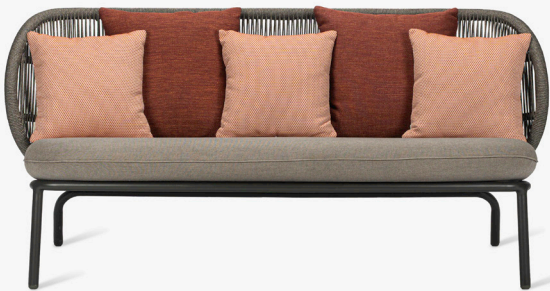

VINCENT SHEPPARD

KODO COLLECTION

KODO DINING CHAIR

fossil grey / fossil grey rope

KODO DINING TABLE

fossil grey / ceramic top flint

KODO LOUNGE CHAIR

fossil grey / fossil grey rope

KODO COCOON

fossil grey / fossil grey rope

KODO SIDE TABLE

fossil grey / ceramic top flint

KODO COFFEE TABLE

fossil grey / ceramic top flint

KODO ROCKING CHAIR
fossil grey / fossil grey rope

NEW

KODO DAYBED
fossil grey / fossil grey rope

NEW

KODO LOUNGE SOFA
fossil grey / fossil grey rope

KODO FOOTREST
fossil grey

KODO SUNLOUNGER
fossil grey / fossil grey rope

NEW

PRODUCT	CODE	FINISH	GLIDES	PACKAGING DIMENSION (cm)	CBM (m³)	WEIGHT (kg)
dining chair	GD041S033	powder coated alu	nylon	102x66x83 (stacked per 4)	0.56	5
lounge chair	GC042S033	powder coated alu	nylon	79x97x84	0.64	8.5
cocoon	GC044S033	powder coated alu	nylon	100x90x100	0.90	11
lounge sofa	GC043S033	powder coated alu	nylon	171x82x79	1.11	15
footrest	GC046S033	powder coated alu	nylon	76x70x45	0.24	5.5
rocking chair	GC084S033	powder coated alu	nylon	106x104x100	1.10	13
daybed	GC082S033	powder coated alu	nylon	155x172x90	2.40	20.5
sunlounger	GC083S033	powder coated alu	nylon	217x85x36	0.66	32
coffee table/ceramic	GT048A033K001	powder coated alu	nylon	133x49x35	0.23	28.5
coffee table	GT048A033	powder coated alu	nylon	133x49x35	0.23	10.5
side table/ceramic	GT047A033K001	powder coated alu	nylon	56x56x48	0.27	16.5
side table	GT047A033	powder coated alu	nylon	56x56x48	0.27	8.5
dining table 210x100	GT049A033K001	powder coated alu	adjustable nylon	215x110x20	0.47	78
dining table 280x106	GT050A033K001	powder coated alu	adjustable nylon	285x110x20	0.63	107