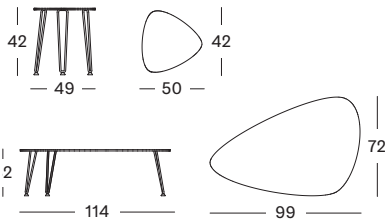

## ROZY COLLECTION

PRODUCT DATA SHEET

ROZY SIDE TABLE

ROZY COFFEE TABLE

**ROZY**

- frame** steel
- frame finish** powder coated steel
- top** hpl
- top colour** black
- glides** black tilting

**FRAME FINISH**

**DIMENSIONS**

**MAINTENANCE AND CARE**

**SYNTHETIC WEAVE**

You can use your HPL side tables inside as well as outside. Dirt does not easily stick to the material, which makes your side tables easy to maintain. Use a damp cloth and water to clean spilled solutions. The quicker you remove them, the easier.

**STEEL**

For the outdoor pieces, the steel is always epoxy coated and powder coated to make sure it is protected from all-weather influences.

**VARIANTS**

ROZY	ITEM CODE	FINISH	PACKAGE DIMENSION (cm/inch)		CBM (m <sup>3</sup> /ft <sup>3</sup> )	WEIGHT (kg/lb)	
side table	GT001	black hpl	48 x 56 x 56	19 x 22 x 22	0,15 5.32	9,5	20.94
coffee table	GT002	black hpl	38 x 117 x 75	15 x 46 x 30	0,33 11.78	11,5	29.76