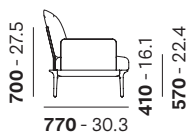

Disassembled
Da assemblare

mc 1,18
ft³ 41.7

kg 38,5
lb 84.9

MATERIALS

Materiali
Materialien
Matériaux
Materiales

• FRAME - TELAIO - GESTELL - STRUCTURE - ARMAZÓN

EN: Die-cast aluminium legs anodized finish, crosspieces in extruded aluminum, anodized finish, with textilene mesh

IT: Gambe in pressofusione di alluminio anodizzato, traversi in estruso di alluminio anodizzato, con rete in textilene

DE: Füße aus druckgegossenem, eloxiertem Aluminium, Querträger aus extrudiertem, eloxiertem Aluminium, mit Textylennetz

FR: Pieds en aluminium anodisé moulé sous pressions, traverses en extrudé d'aluminium anodisé, toile en textilène

ES: Patas en fundición de aluminio anodizado, travesaños en extruido de aluminio anodizado, con red de textileno

FRAME FINISH - FINITURA TELAIO - AUSFÜHRUNG DES GESTELL - FINITION STRUCTURE - ACABADO ARMAZÓN

EN: Powder coating

IT: Verniciato a polvere

DE: Pulverbeschichtet

FR: Époxy à poudre

ES: Barnizado en polvo

BI100E SA200E

EN: For full range of color available see finishing legend on the website

IT: Per tutta la gamma di colori disponibili vedere legenda finiture sul sito web

• BACKREST AND ARMREST - SCHIENALE E BRACCIOLI - RÜCKEN UND ARMLEHNE - DOSSIER ET ACCOUDOIRS - RESPALDO Y REPOSABRAZOS

EN: Removable tubular frame, AISI 316 stainless steel, covered in water-repellent fabric

IT: Struttura removibile in tubo, acciaio INOX AISI 316, rivestito in tessuto idrorepellente

DE: Abnehmbarer Rohrrahmen aus rostfreiem Stahl AISI 316, mit wasserabweisendem Gewebe bezogen

FR: Cadre tubulaire amovible, en acier inoxydable AISI 316, recouvert d'un tissu hydrofuge

ES: Bastidor tubular desmontable, de acero inoxidable AISI 316, recubierto de tejido hidrófugo