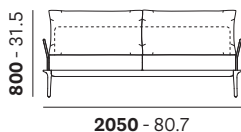

Disassembled
Da assemblare

mc 1,18
ft³ 41.7

kg 38,5
lb 84.9

MATERIALS

Materiali
Materialien
Matériaux
Materiales

• FRAME - TELAIO - GESTELL - STRUCTURE - ARMAZÓN

EN: Die-cast aluminium legs anodized finish, crosspieces in extruded aluminum, anodized finish, with textilene mesh

IT: Gambe in pressofusione di alluminio anodizzato, traversi in estruso di alluminio anodizzato, con rete in textilene

DE: Füße aus druckgegossenem, eloxiertem Aluminium, Querträger aus extrudiertem, eloxiertem Aluminium, mit Textylennetz

FR: Pieds en aluminium anodisé moulé sous pressions, traverses en extrudé d'aluminium anodisé, toile en textilène

ES: Patas en fundición de aluminio anodizado, travesaños en extruido de aluminio anodizado, con red de textileno

FRAME FINISH - FINITURA TELAIO - AUSFÜHRUNG DES GESTELL - FINITION STRUCTURE - ACABADO ARMAZÓN

EN: Powder coating

IT: Verniciato a polvere

DE: Pulverbeschichtet

FR: Époxy à poudre

ES: Barnizado en polvo

BI100E SA200E

EN: For full range of color available see finishing legend on the website

IT: Per tutta la gamma di colori disponibili vedere legenda finiture sul sito web

• BACKREST AND ARMREST - SCHIENALE E BRACCIOLI - RÜCKEN UND ARMLEHNE - DOSSIER ET ACCOUDOIRS - RESPALDO Y REPOSABRAZOS

EN: Removable tubular frame, AISI 316 stainless steel, covered in water-repellent fabric

IT: Struttura removibile in tubo, acciaio INOX AISI 316, rivestito in tessuto idrorepellente

DE: Abnehmbarer Rohrrahmen aus rostfreiem Stahl AISI 316, mit wasserabweisendem Gewebe bezogen

FR: Cadre tubulaire amovible, en acier inoxydable AISI 316, recouvert d'un tissu hydrofuge

ES: Bastidor tubular desmontable, de acero inoxidable AISI 316, recubierto de tejido hidrófugo