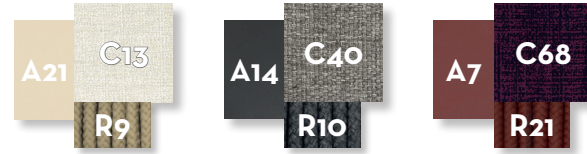

Width 145 | Depth 160 | Height 73 | H. seat 39 | H. cushion 31