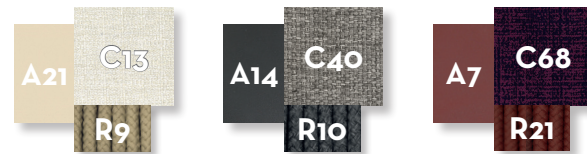

Width 145 | Depth 160 | Height 73 | H. seat 39 | H. cushion 31

SOFA DROP SX/ CODE: SCADIVGSX

Width 145 | Depth 160 | Height 73 | H. seat 39 | H. cushion 31

SOFA CORNER DX / CODE: SCADIVANGDX

Width 186 | Depth 103 | Height 73 | H. seat 39 | H. cushion 31

SOFA CORNER SX / CODE: SCADIVANGSX

Width 186 | Depth 103 | Height 73 | H. seat 39 | H. cushion 31

SOFA OBLIQUE END DX / CODE: SCADIVBLENDX

Width 163 | Depth 125 | Height 73 | H. seat 39 | H. cushion 31

SOFA OBLIQUE END SX / CODE: SCADIVBLENDXSX