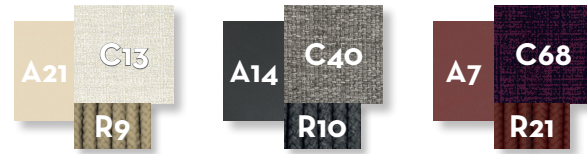

Width 145 | Depth 160 | Height 73 | H. seat 39 | H. cushion 31

SOFA DROP SX/ CODE: SCADIVGSX

Width 145 | Depth 160 | Height 73 | H. seat 39 | H. cushion 31

SOFA CORNER DX / CODE: SCADIVANGDX

Width 186 | Depth 103 | Height 73 | H. seat 39 | H. cushion 31

SOFA CORNER SX / CODE: SCADIVANGSX

Width 186 | Depth 103 | Height 73 | H. seat 39 | H. cushion 31

SOFA OBLIQUE END DX / CODE: SCADIVBLENDX

Width 163 | Depth 125 | Height 73 | H. seat 39 | H. cushion 31

SOFA OBLIQUE END SX / CODE: SCADIVBLENDXSX