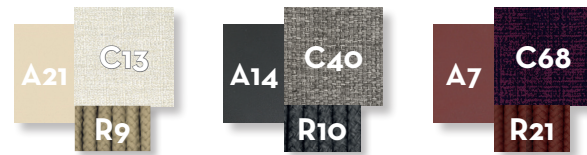

SOFA CORNER SX / CODE: SCADIVANGSX

Width 186 | Depth 103 | Height 73 | H. seat 39 | H. cushion 31

SOFA OBLIQUE END DX / CODE: SCADIVBLENDX

Width 163 | Depth 125 | Height 73 | H. seat 39 | H. cushion 31

SOFA OBLIQUE END SX / CODE: SCADIVBLENDXSX