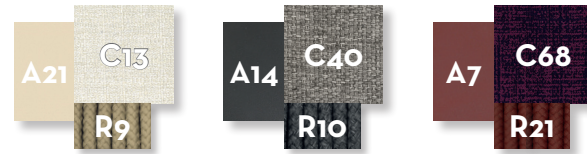

SOFA OBLIQUE DX / CODE: SCADIVOBLDX

Width	Depth	Height	H. seat	H. cushion
155	101	73	39	31

SOFA OBLIQUE SX / CODE: SCADIVBLSX

Width 155 | Depth 101 | Height 73 | H. seat 39 | H. cushion 31

SOFA DROP DX/ CODE: SCADIVGDX