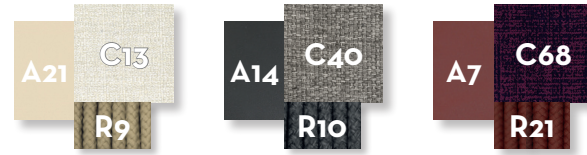

Width 145 | Depth 160 | Height 73 | H. seat 39 | H. cushion 31