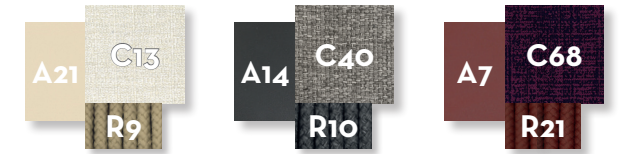

Width 163 | Depth 125 | Height 73 | H. seat 39 | H. cushion 31

ROUND POUF / CODE: SCAPUFT