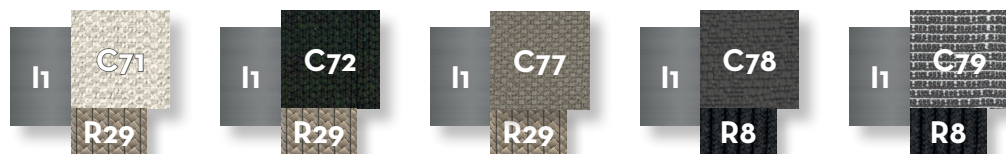

DINING CHAIR / CODE: GEOSP

KG 8,5 | unit 1 0.08 mc | ☁️☀️ | 🪑 | 🔧