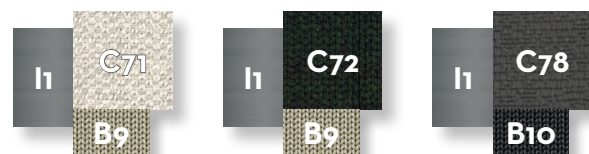

SUNBED / CODE: GEOLET

KG 28,0 | unit 1 0.45 mc | ☁️☀️ | 🔧

Width 201 | Depth 81 | Height 23 | H. cushion 10