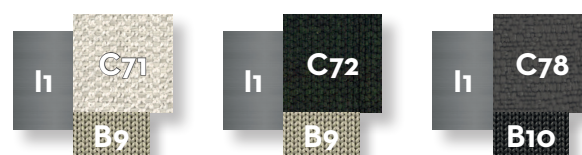

SOFA LOUNGE DX / CODE: GEOLONDX

Width	Depth	Height	H. seat	H. cushion
90	170	65	39	30

SOFA LOUNGE SX / CODE: GEOLONSX

Width	Depth	Height	H. seat	H. cushion
90	170	65	39	30

SOFA LOUNGE XL DX / CODE: GEOXLDX

Width	Depth	Height	H. seat	H. cushion
123	143	65	39	30

SOFA LOUNGE XL SX / CODE: GEOXLSX

Width	Depth	Height	H. seat	H. cushion
123	143	65	39	30

DAYBED / CODE: GEOBED

Width	Depth	Height	H. seat	H. cushion
146	143	65	39	30

LIVING ARMCHAIR / CODE: GEOPL

Width	Depth	Height	H. seat	H. cushion
86	86	65	39	15