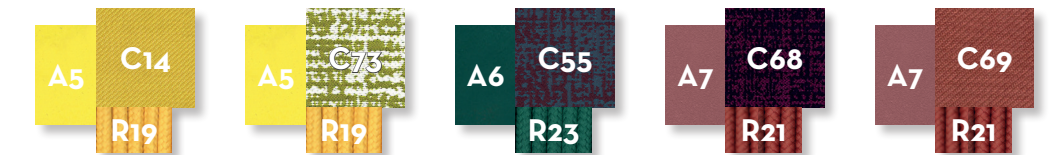

DINING ARMCHAIR / CODE: PANPP

Width 68 | Depth 58 | Height 73 | H.seat 45

KG 5.0 | unit 4 0.52 mc | ☀️ | 🪑

DINING ARMCHAIR HIGH BECKREST / CODE: PANPPA

Width 70 | Depth 69 | Height 110 | H.seat 45

KG 7.0 | unit 2 0.61 mc | ☀️ | 🪑