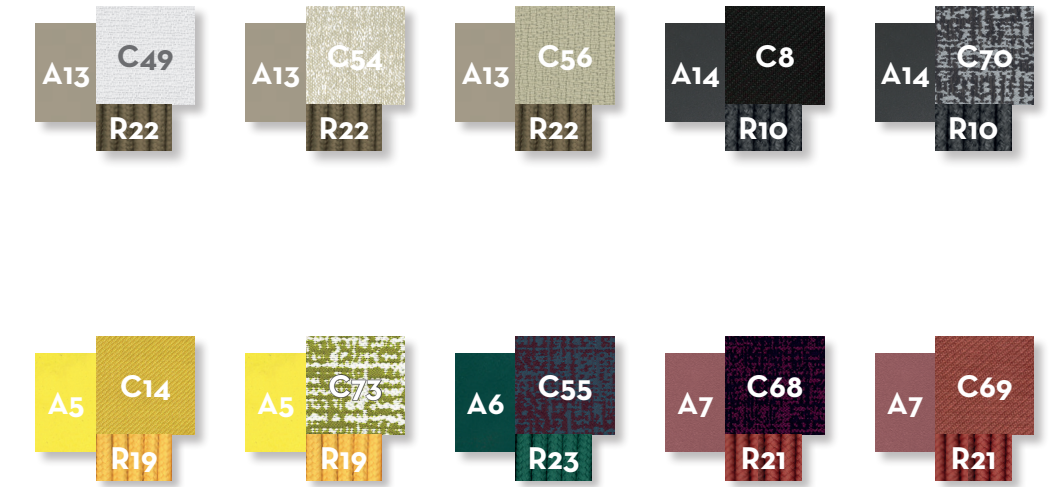

BERGER ARMREST / CODE: PANBER

Width 92 | Depth 90 | Height 110 | H.seat 30

POUF / CODE: PANPOF

Width 100 | Depth 69 | Height 34

SUNBED / CODE: PANLET

Width 156 | Depth 76 | Height 78 | H.seat 40

LIVING RELAX ARMCHAIR / CODE: PANLIVREX