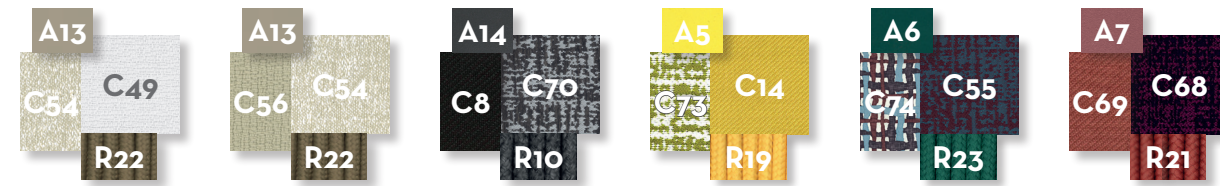

LIVING RELAX ARMCHAIR / CODE: PANLIVREX

Width 160 | Depth 125 | Height 105 | H.seat 45