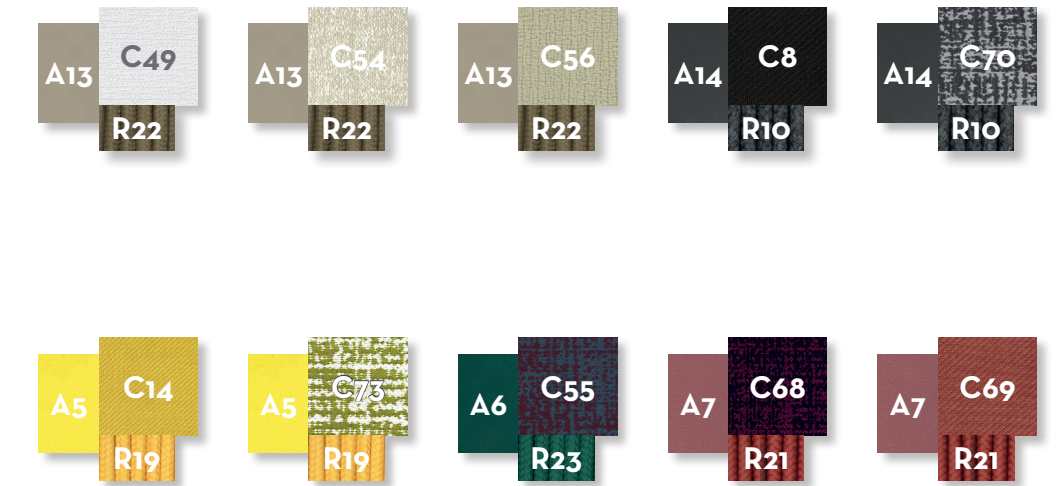

BERGER ARMREST / CODE: PANBER

Width 92 | Depth 90 | Height 110 | H.seat 30