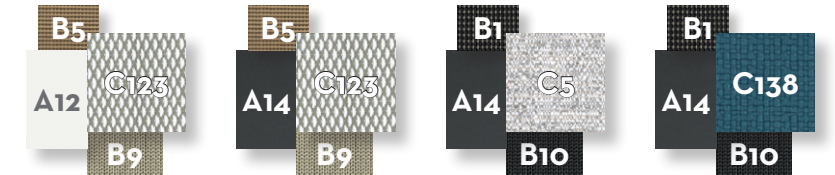

Salinas collection

Design Ludovica + Roberto Palomba

Finishing

Aluminium frame

white

graphite

Synthetic elastic belt

dark grey

ecru

Synthetic padded belt

dove

dark grey

Seat / back / armrest fabric cushions

mambo pearl

white-beige

iris deep ocean

mambo pearl

white-beige

iris deep ocean

back fabric cushions 110x50 85x50 (optional)

Pillows fabric 60x40 45x45 45x25 (optional)

plain mud

white-mud

white-beige

natural green

iris deep ocean

iris sea green

iris steel blue

ivory

mimosa

Accoya table top

natural teak colour

Concrete table top

beige cement

Lava stone coffee table table top

grey cement

beige

beige

dark grey

dark grey

Width	Depth	Height	H. armrest	H. seat	H. cushion
285	105	85	52	38	20