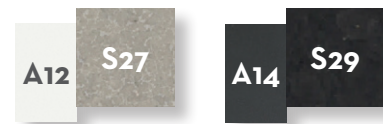

KG 42,0 | unit 1 1.19 mc | 9% | x6 |

COFFEE TABLE 90 X 90 / CODE: SALTC90

Width	Depth	Height
90	90	25

KG 38,0 | unit 1 0.24 mc | 9% |

COFFEE TABLE D80 / CODE: SALTC80

Width	Depth	Height
80	80	30

KG 12,0 | unit 1 0.23 mc | 9% |