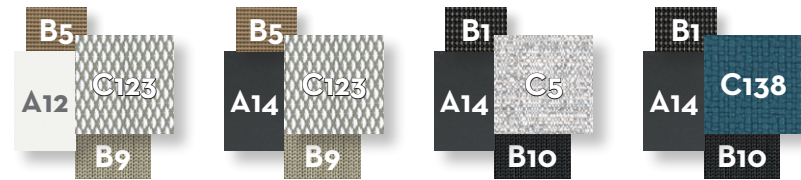

LIVING ARMCHAIR CODE: SALPL

Width	Depth	Height	H. armrest	H. seat	H. cushion
112	105	85	52	38	20

KG 42,0 | unit 1 1.19 mc | 9% | x6 |