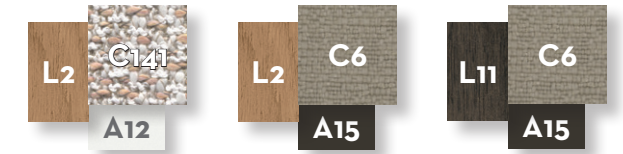

Width	Depth	Height	H. armrest	H. seat	H. cushion
280	95	70	49	40	20

SOFA DX 3 SEATER WOOD ARM + SHELF / CODE: ALLDX3P-04

Width	Depth	Height	H. armrest	H. seat	H. cushion
285	95	70	49	40	20

SOFA SX 3 SEATER WOOD ARM + SHELF / CODE: ALLSX3P-04

Width	Depth	Height	H. armrest	H. seat	H. cushion
285	95	70	49	40	20

SOFA CX 3 SEATER + DX SHELF / CODE: ALLCX3P-01

Width	Depth	Height	H. seat	H. cushion
280	95	70	40	20

SOFA CX 3 SEATER + SX SHELF / CODE: ALLCX3P-02