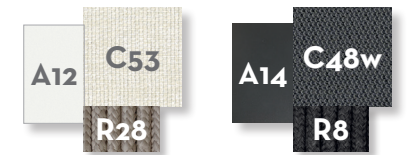

Coral collection

Design Marco Acerbis

Finishing

Aluminium frame

white

graphite

Synthetic ropes

dark grey

beige

Gres table top

beige

charcoal

Seat / back (70x45) fabric cushions

dark grey

warm white

Pillows fabric 50x35 (optional)

mélange beige

peach

blue ice

dark grey

warm white

Width	Depth	Height	H. seat	H. cushion
180	90	66	41	22

Width	Depth	Height	H. seat	H. cushion
101	101	66	41	22

Width	Depth	Height	H. seat	H. cushion
90	101	66	41	22

Width	Depth	Height	H. seat	H. cushion
101	190	66	41	22

Width	Depth	Height	H. seat	H. cushion
101	190	66	41	22

POUF / CODE: CORPUF

Width	Depth	Height	H. cushion
90	90	41	22