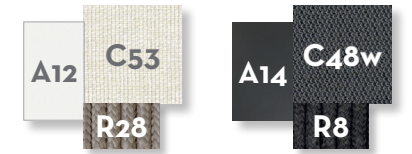

### Finishing

Aluminium frame

white

graphite

Synthetic ropes

dark grey

beige

Gres table top

blue ice

dark grey

warm white

SOFA / CODE: CORDIV

Width	Depth	Height	H. seat	H. cushion
180	90	66	41	22

SOFA CORNER / CODE: CORANG

Width	Depth	Height	H. seat	H. cushion
101	101	66	41	22

SOFA CX / CODE: CORCX