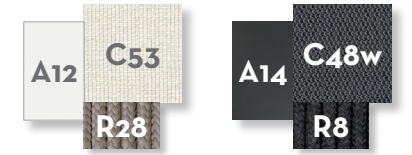

### Finishing

Aluminium frame

white

graphite

Synthetic ropes

dark grey

beige

Gres table top

blue ice

dark grey

warm white

SOFA / CODE: CORDIV

Width	Depth	Height	H. seat	H. cushion
180	90	66	41	22

SOFA CORNER / CODE: CORANG

Width	Depth	Height	H. seat	H. cushion
101	101	66	41	22

SOFA CX / CODE: CORCX