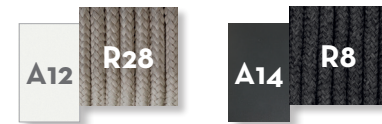

LOUNGE ARMCHAIR / CODE: CORPLON

Width	Depth	Height	H. seat
77	86	74	37

OTTOMAN / CODE: COROTT

Width	Depth	Height
62	43	32

COFFEE TABLE 120x80 / CODE: CORTC120

Width	Depth	Height
120	80	40

COFFEE TABLE 100x100 / CODE: CORTC100