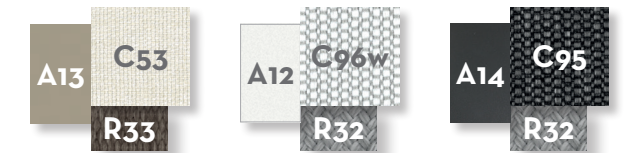

silver

plain ochre

plain sky

plain white

SOFA 3 SEATER / CODE: MLOCDIV3

Width	Depth	Height	H. seat	H. cushion
228	79	70	36	14

KG 32,0 | unit 1 0,99 mc | ☁️ | 🔧 | 🗑️

SOFA 2 SEATER / CODE: MLOCDIV2