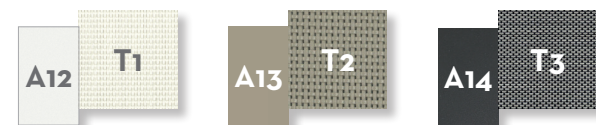

SUNBED / CODE: MLOALULET

Width 191 | Depth 77 | Height 30

DECK CHAIR / CODE: MLODEC

Width 63 | Depth 136 | Height 101 | H. armrest 60 | H. seat 40