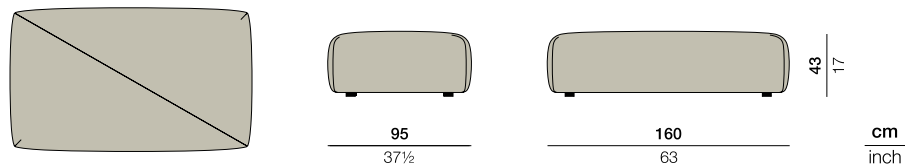

www.dedon.de

07/21

DEDON

BRIXX

Module M

Design by **Lorenza Bozzoli** | Item code: **092013** | Weight **46 kg/103 lbs** | Volume **0,7 m³/23 cu ft**

Measurements

Collection: A flexible system of rectangular modules, BRIXX offers exceptional comfort, 360° functionality and accessibility from all sides. Combining Italian craftsmanship with fashion expertise, BRIXX is fully upholstered in a luxurious, 50% recycled fabric that's water-repellent for indoor/outdoor use. Simple yet sophisticated, the collection features a refined material mix, playful accessories and appealing graphic contrasts.