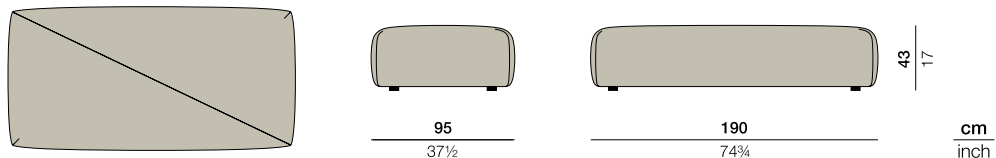

www.dedon.de

07/21

DEDON

BRIXX

Module L

Design by **Lorenza Bozzoli** | Item code: **092014** | Weight **53,5 kg/118 lbs** | Volume **0,78 m³/28 cu ft**

Measurements

Collection: A flexible system of rectangular modules, BRIXX offers exceptional comfort, 360° functionality and accessibility from all sides. Combining Italian craftsmanship with fashion expertise, BRIXX is fully upholstered in a luxurious, 50% recycled fabric that's water-repellent for indoor/outdoor use. Simple yet sophisticated, the collection features a refined material mix, playful accessories and appealing graphic contrasts.