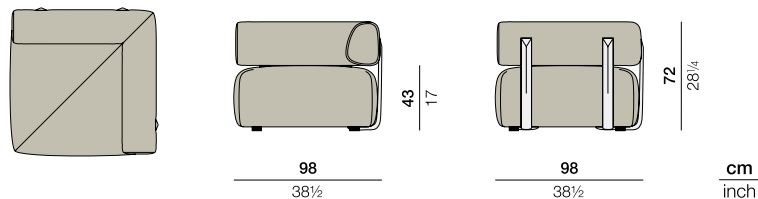

www.dedon.de

07/21

DEDON

BRIXX

Sofa module corner left

Design by **Lorenza Bozzoli** | Item code: **092019** | Weight **48,3 kg/107 lbs** | Volume **0,69 m³/25 cu ft**

Measurements

Collection: DEDON's first fully upholstered collection, BRIXX by Lorenza Bozzoli allows you to construct islands of luxurious comfort outdoors or in. Simple yet sophisticated, natural yet refined, this playful system of rectangular modules is available with or without fixed backrests, or in a mix of both. BRIXX offers 360° functionality and maximum versatility: There's not limit to the configurations you can create.

Sofa module corner left: This sofa module, which easily combines with all BRIXX and BRIXX sofa modules, is the perfect left corner piece for creating personalized configurations with 360° accessibility. Also able to stand alone as a lounge chair, it offers luxurious sitting comfort, backrest support and flexible colors settings, from fashion-inspired to conventional.