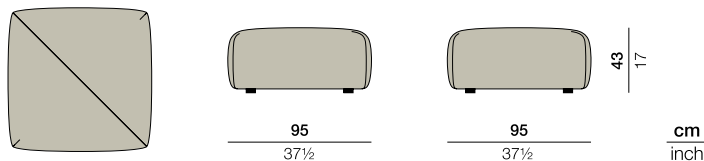

DEDON

BRIXX

BRIXX

Module S

Design by **Lorenza Bozzoli** | Item code: **092016** | Weight **28 kg/62 lbs** | Volume **0,4 m³/14 cu ft**

Measurements

Collection: A flexible system of rectangular modules, BRIXX offers exceptional comfort, 360° functionality and accessibility from all sides. Combining Italian craftsmanship with fashion expertise, BRIXX is fully upholstered in a luxurious, 50% recycled fabric that's water-repellent for indoor/outdoor use. Simple yet sophisticated, the collection features a refined material mix, playful accessories and appealing graphic contrasts.