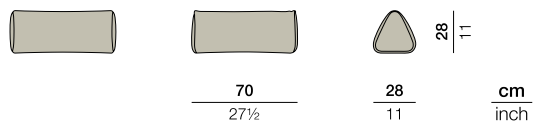

Backrest triangular

Design by **Lorenza Bozzoli** | Item code: **95092010** | Weight **7,3 kg/17 lbs** | Volume **0,05 m³/2 cu ft**

Measurements

Collection: A flexible system of rectangular modules, BRIXX offers exceptional comfort, 360° functionality and accessibility from all sides. Combining Italian craftsmanship with fashion expertise, BRIXX is fully upholstered in a luxurious, 50% recycled fabric that's water-repellent for indoor/outdoor use. Simple yet sophisticated, the collection features a refined material mix, playful accessories and appealing graphic contrasts.