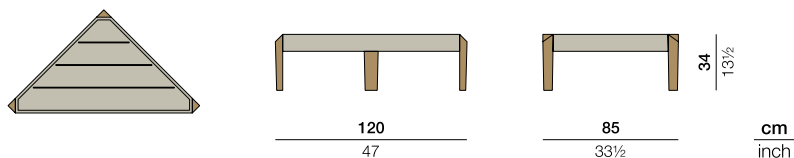

Side table triangular

Design by **Lorenza Bozzoli** | Item code: **092035** | Weight **17 kg/38 lbs** | Volume **0,35 m³/13 cu ft**

Measurements

Collection: A flexible system of rectangular modules, BRIXX offers exceptional comfort, 360° functionality and accessibility from all sides. Combining Italian craftsmanship with fashion expertise, BRIXX is fully upholstered in a luxurious, 50% recycled fabric that's water-repellent for indoor/outdoor use. Simple yet sophisticated, the collection features a refined material mix, playful accessories and appealing graphic contrasts.