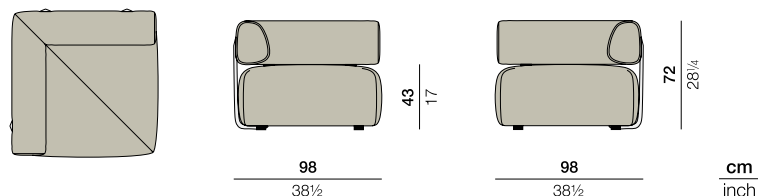

Sofa module corner right

Design by **Lorenza Bozzoli** | Item code: **092018** | Weight **48,3 kg/107 lbs** | Volume **0,69 m³/25 cu ft**

Measurements

Collection: DEDON's first fully upholstered collection, BRIXX by Lorenza Bozzoli allows you to construct islands of luxurious comfort outdoors or in. Simple yet sophisticated, natural yet refined, this playful system of rectangular modules is available with or without fixed backrests, or in a mix of both. BRIXX offers 360° functionality and maximum versatility: There's not limit to the configurations you can create.