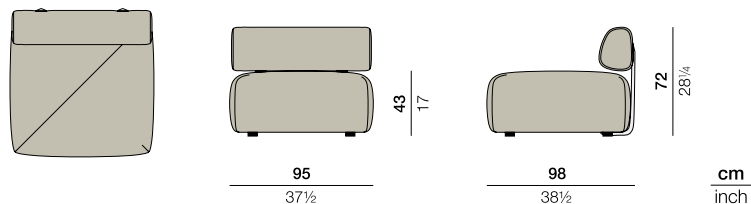

BRIXX

Sofa module S

Design by **Lorenza Bozzoli** | Item code: **092017** | Weight **39,8 kg/88 lbs** | Volume **0,67 m³/24 cu ft**

Measurements

Collection: DEDON's first fully upholstered collection, BRIXX by Lorenza Bozzoli allows you to construct islands of luxurious comfort outdoors or in. Simple yet sophisticated, natural yet refined, this playful system of rectangular modules is available with or without fixed backrests, or in a mix of both. BRIXX offers 360° functionality and maximum versatility: There's not limit to the configurations you can create.

Sofa module S: Easily combined with all BRIXX and BRIXX sofa modules, this piece is perfect for creating personalized configurations with 360° accessibility. Also able to stand alone, it offers luxurious sitting comfort, backrest support and flexible colors settings, from fashion-inspired to conventional.

Frame: Upholstery → The core of each module is protected by a water-repellent polyester covering. The fabric is treated to be stain and water-repellent.

Characteristics: Versatile, sophisticated, distinctive, luxurious, modular

Upholstery maintenance: Upholstery → To clean the fabric covers, remove them and wash them by hand.

Powder-coated aluminum → Clean the frame structure with a soft cloth and warm water.

Fabric Standard

Items of this collection are available in all fabrics Cat. B & Cat. C. Please see Fact Sheet „Fabrics“ for more information.

Additional Items

56092017000

To learn more about DEDON, our collections and warranty policy, please visit our website –

www.dedon.de

07/21

DEDON