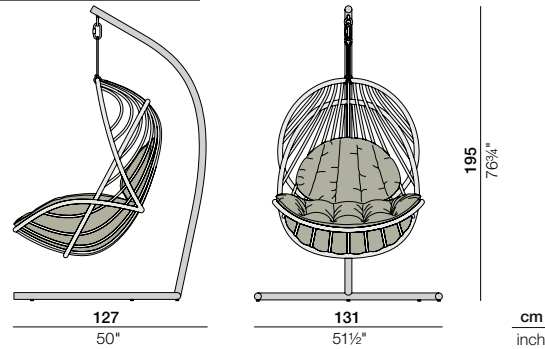

Measurements

Collection: With KIDA, Stephen Burks has designed a hanging lounge chair as delightful to look at as to use. The first collection to be wrapped rather than woven in 834 meters of DEDON special Fiber Touch it features a cradle-like organic form that's open, airy, light and inviting. Once inside, users can luxuriate in KIDA's comfy cushion, which covers the entire seating area, and feel, in Burks' own words, "as free as the breeze" when swinging.

Frame: Aluminum

Characteristics: Playful, cozy, organic, inviting, vibrantly colored

Options: May be used as a standing lounger when a base is attached

Frame Maintenance: Clean with a soft cloth and warm water.

Colors

170
glow touch

171
ease touch

172
dusk touch

Powder coating base

133
nori

Additional Items

Cover

56111005000

Cushions

Item code: **95111005 + Fabric code**

Please see Fabric Options Fact Sheet

Seat cushion

B 132   T 108   H 13 cm
W 52"   D 42 1/2"   H 5"

To learn more about DEDON, our collections and warranty policy, please visit our website –

www.dedon.de

08/21

DEDON