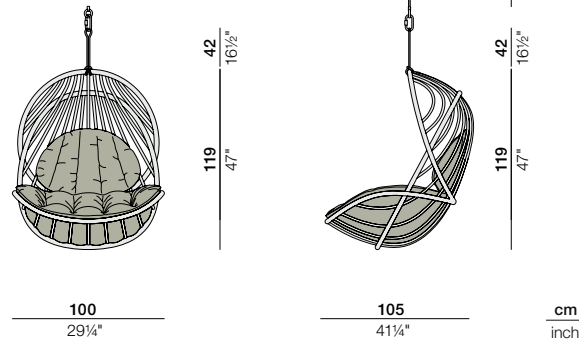

Measurements

Collection: With KIDA, Stephen Burks has designed a hanging lounge chair as delightful to look at as to use. The first collection to be wrapped rather than woven in 834 meters of DEDON special Fiber Touch it features a cradle-like organic form that's open, airy, light and inviting. Once inside, users can luxuriate in KIDA's comfy cushion, which covers the entire seating area, and feel, in Burks' own words, "as free as the breeze" when swinging.

Frame: Aluminum

Characteristics: Playful, cozy, organic, inviting, vibrantly colored

Frame Maintenance: Clean with a soft cloth and warm water.

Colors

Additional Items

56111005000

Cushions

Item code: **95111005 + Fabric code**

Please see Fabric Options Fact Sheet

Seat cushion

B 132 T 108 H 13 cm
W 52" D 42 1/2" H 5"

To learn more about DEDON, our collections and warranty policy, please visit our website –

www.dedon.de

08/21

DEDON