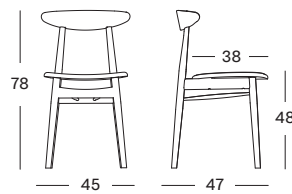

DIMENSIONS

TEO DINING CHAIR

VARIANTS

DINING CHAIR	ITEM CODE	FINISH	PACKAGE DIMENSION (cm/inch)		CBM (m ³ /ft ³)		WEIGHT (kg/lb)	
teo	DC030C005	nearly black varnished beech	46 x 103 x 76	18 x 41 x 30	0.36	12.72	4.6	10.14
teo upholstered	DC031C005	nearly black varnished beech	46 x 103 x 76	18 x 41 x 30	0.36	12.72	4.8	10.58
teo armchair	DC032C005	nearly black varnished beech	62 x 95 x 62	24 x 37 x 24	0.37	12.90	6	13.23
teo armchair uph	DC033C005	nearly black varnished beech	62 x 95 x 62	24 x 37 x 24	0.37	12.90	6.2	13.67
teo oak	DC045C014	natural varnished oak	46 x 103 x 76	18 x 41 x 30	0.36	12.72	4.6	10.14
teo oak upholstered	DC046C014	natural varnished oak	46 x 103 x 76	18 x 41 x 30	0.36	12.72	4.8	10.58
teo oak armchair	DC047C014	natural varnished oak	62 x 95 x 62	24 x 37 x 24	0.37	12.90	6	13.23
teo oak armchair uph	DC048C014	natural varnished oak	62 x 95 x 62	24 x 37 x 24	0.37	12.90	6.2	13.67