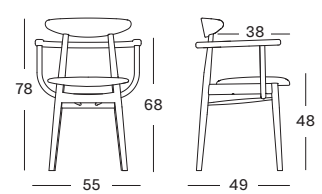

DIMENSIONS

TEO DINING CHAIR

VARIANTS

DINING CHAIR	ITEM CODE	FINISH	PACKAGE DIMENSION (cm/inch)		CBM (m ³ /ft ³)		WEIGHT (kg/lb)	
teo	DC030C005	nearly black varnished beech	46 x 103 x 76	18 x 41 x 30	0.36	12.72	4.6	10.14
teo upholstered	DC031C005	nearly black varnished beech	46 x 103 x 76	18 x 41 x 30	0.36	12.72	4.8	10.58
teo armchair	DC032C005	nearly black varnished beech	62 x 95 x 62	24 x 37 x 24	0.37	12.90	6	13.23
teo armchair uph	DC033C005	nearly black varnished beech	62 x 95 x 62	24 x 37 x 24	0.37	12.90	6.2	13.67
teo oak	DC045C014	natural varnished oak	46 x 103 x 76	18 x 41 x 30	0.36	12.72	4.6	10.14
teo oak upholstered	DC046C014	natural varnished oak	46 x 103 x 76	18 x 41 x 30	0.36	12.72	4.8	10.58
teo oak armchair	DC047C014	natural varnished oak	62 x 95 x 62	24 x 37 x 24	0.37	12.90	6	13.23
teo oak armchair uph	DC048C014	natural varnished oak	62 x 95 x 62	24 x 37 x 24	0.37	12.90	6.2	13.67