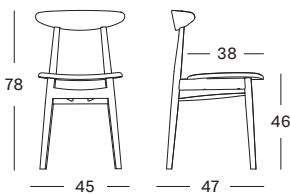

DIMENSIONS

TEO DINING CHAIR

VARIANTS

DINING CHAIR	ITEM CODE	FINISH	PACKAGE DIMENSION (cm/inch)		CBM (m ³ /ft ³)		WEIGHT (kg/lb)	
teo	DC030C005	nearly black varnished beech	46 x 103 x 76	18 x 41 x 30	0.36	12.72	4.6	10.14
teo upholstered	DC031C005	nearly black varnished beech	46 x 103 x 76	18 x 41 x 30	0.36	12.72	4.8	10.58
teo armchair	DC032C005	nearly black varnished beech	62 x 95 x 62	24 x 37 x 24	0.37	12.90	6	13.23
teo armchair uph	DC033C005	nearly black varnished beech	62 x 95 x 62	24 x 37 x 24	0.37	12.90	6.2	13.67
teo oak	DC045C014	natural varnished oak	46 x 103 x 76	18 x 41 x 30	0.36	12.72	4.6	10.14
teo oak upholstered	DC046C014	natural varnished oak	46 x 103 x 76	18 x 41 x 30	0.36	12.72	4.8	10.58
teo oak armchair	DC047C014	natural varnished oak	62 x 95 x 62	24 x 37 x 24	0.37	12.90	6	13.23
teo oak armchair uph	DC048C014	natural varnished oak	62 x 95 x 62	24 x 37 x 24	0.37	12.90	6.2	13.67