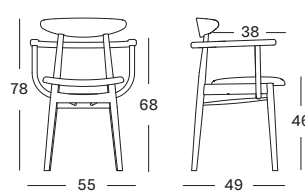

DIMENSIONS

TEO DINING CHAIR

VARIANTS

DINING CHAIR	ITEM CODE	FINISH	PACKAGE DIMENSION (cm/inch)		CBM (m ³ /ft ³)		WEIGHT (kg/lb)	
teo	DC030C005	nearly black varnished beech	46 x 103 x 76	18 x 41 x 30	0.36	12.72	4.6	10.14
teo upholstered	DC031C005	nearly black varnished beech	46 x 103 x 76	18 x 41 x 30	0.36	12.72	4.8	10.58
teo armchair	DC032C005	nearly black varnished beech	62 x 95 x 62	24 x 37 x 24	0.37	12.90	6	13.23
teo armchair uph	DC033C005	nearly black varnished beech	62 x 95 x 62	24 x 37 x 24	0.37	12.90	6.2	13.67
teo oak	DC045C014	natural varnished oak	46 x 103 x 76	18 x 41 x 30	0.36	12.72	4.6	10.14
teo oak upholstered	DC046C014	natural varnished oak	46 x 103 x 76	18 x 41 x 30	0.36	12.72	4.8	10.58
teo oak armchair	DC047C014	natural varnished oak	62 x 95 x 62	24 x 37 x 24	0.37	12.90	6	13.23
teo oak armchair uph	DC048C014	natural varnished oak	62 x 95 x 62	24 x 37 x 24	0.37	12.90	6.2	13.67