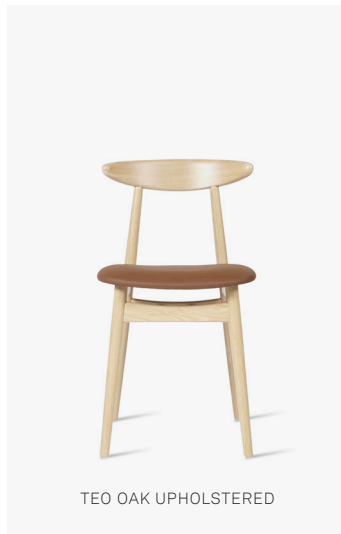

VINCENT SHEPPARD

TEO DINING CHAIRS

PRODUCT DATA SHEET

TEO DINING CHAIR

TEO

TEO UPHOLSTERED

TEO ARMCHAIR

TEO ARMCHAIR UPHOLSTERED

TEO OAK

TEO OAK UPHOLSTERED

TEO OAK ARMCHAIR

TEO OAK ARMCHAIR UPHOLSTERED

TEO

- frame** beech or oak
- frame finish** black stained or varnished
- seat** beech, oak plywood or upholstered
- seat finish** black stained, varnished or faux leather upholstery
- glides** felt

FRAME COLOURS

OAK WOOD

NEARLY BLACK BEECH

SEAT COLOUR

OAK WOOD

NEARLY BLACK BEECH

CHESTNUT FAUX LEATHER

BLACK FAUX LEATHER

DIMENSIONS

TEO DINING CHAIR

VARIANTS

DINING CHAIR	ITEM CODE	FINISH	PACKAGE DIMENSION (cm/inch)		CBM (m ³ /ft ³)		WEIGHT (kg/lb)	
teo	DC030C005	nearly black varnished beech	46 x 103 x 76	18 x 41 x 30	0.36	12.72	4.6	10.14
teo upholstered	DC031C005	nearly black varnished beech	46 x 103 x 76	18 x 41 x 30	0.36	12.72	4.8	10.58
teo armchair	DC032C005	nearly black varnished beech	62 x 95 x 62	24 x 37 x 24	0.37	12.90	6	13.23
teo armchair uph	DC033C005	nearly black varnished beech	62 x 95 x 62	24 x 37 x 24	0.37	12.90	6.2	13.67
teo oak	DC045C014	natural varnished oak	46 x 103 x 76	18 x 41 x 30	0.36	12.72	4.6	10.14
teo oak upholstered	DC046C014	natural varnished oak	46 x 103 x 76	18 x 41 x 30	0.36	12.72	4.8	10.58
teo oak armchair	DC047C014	natural varnished oak	62 x 95 x 62	24 x 37 x 24	0.37	12.90	6	13.23
teo oak armchair uph	DC048C014	natural varnished oak	62 x 95 x 62	24 x 37 x 24	0.37	12.90	6.2	13.67