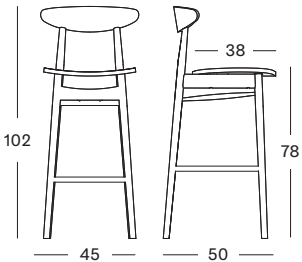

## SEAT COLOUR

OAK WOOD

NEARLY BLACK BEECH

CHESTNUT FAUX LEATHER

BLACK FAUX LEATHER

## DIMENSIONS

## VARIANTS

| VARIANT             | ITEM CODE | FINISH                       | PACKAGE DIMENSION (cm/inch) |              | CBM (m <sup>3</sup> /ft <sup>3</sup> ) |    | WEIGHT (kg/lb) |    |
|---------------------|-----------|------------------------------|-----------------------------|--------------|--|----|----------------|----|
| counter             | CS015C005 | nearly black varnished beech | 56 x 118 x 51               | 22 x 46 x 20 | 0.34                                   | 12 | 5.5            | 12 |
| counter upholstered | CS016C005 | nearly black varnished beech | 56 x 118 x 51               | 22 x 46 x 20 | 0.34                                   | 12 | 5.5            | 12 |
| bar                 | BS015C005 | nearly black varnished beech | 56 x 118 x 51               | 22 x 46 x 20 | 0.34                                   | 12 | 5.5            | 12 |
| bar upholstered     | BS016C005 | nearly black varnished beech | 56 x 118 x 51               | 22 x 46 x 20 | 0.34                                   | 12 | 5.5            | 12 |
| counter             | CS115C014 | natural varnished oak        | 56 x 118 x 51               | 22 x 46 x 20 | 0.34                                   | 12 | 5.5            | 12 |
| counter upholstered | CS116C014 | natural varnished oak        | 56 x 118 x 51               | 22 x 46 x 20 | 0.34                                   | 12 | 5.5            | 12 |
| bar                 | BS115C014 | natural varnished oak        | 56 x 118 x 51               | 22 x 46 x 20 | 0.34                                   | 12 | 5.5            | 12 |
| bar upholstered     | BS116C014 | natural varnished oak        | 56 x 118 x 51               | 22 x 46 x 20 | 0.34                                   | 12 | 5.5            | 12 |