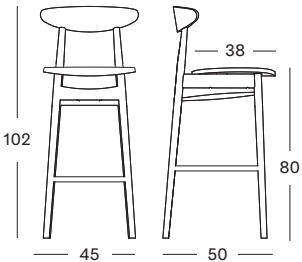

## SEAT COLOUR

OAK WOOD

NEARLY BLACK BEECH

CHESTNUT FAUX LEATHER

BLACK FAUX LEATHER

## DIMENSIONS

## VARIANTS

| VARIANT             | ITEM CODE | FINISH                       | PACKAGE DIMENSION (cm/inch) |              | CBM (m <sup>3</sup> /ft <sup>3</sup> ) |    | WEIGHT (kg/lb) |    |
|---------------------|-----------|------------------------------|-----------------------------|--------------|--|----|----------------|----|
| counter             | CS015C005 | nearly black varnished beech | 56 x 118 x 51               | 22 x 46 x 20 | 0.34                                   | 12 | 5.5            | 12 |
| counter upholstered | CS016C005 | nearly black varnished beech | 56 x 118 x 51               | 22 x 46 x 20 | 0.34                                   | 12 | 5.5            | 12 |
| bar                 | BS015C005 | nearly black varnished beech | 56 x 118 x 51               | 22 x 46 x 20 | 0.34                                   | 12 | 5.5            | 12 |
| bar upholstered     | BS016C005 | nearly black varnished beech | 56 x 118 x 51               | 22 x 46 x 20 | 0.34                                   | 12 | 5.5            | 12 |
| counter             | CS115C014 | natural varnished oak        | 56 x 118 x 51               | 22 x 46 x 20 | 0.34                                   | 12 | 5.5            | 12 |
| counter upholstered | CS116C014 | natural varnished oak        | 56 x 118 x 51               | 22 x 46 x 20 | 0.34                                   | 12 | 5.5            | 12 |
| bar                 | BS115C014 | natural varnished oak        | 56 x 118 x 51               | 22 x 46 x 20 | 0.34                                   | 12 | 5.5            | 12 |
| bar upholstered     | BS116C014 | natural varnished oak        | 56 x 118 x 51               | 22 x 46 x 20 | 0.34                                   | 12 | 5.5            | 12 |