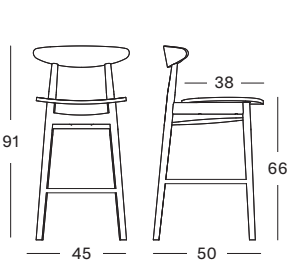

## DIMENSIONS

## VARIANTS

| VARIANT             | ITEM CODE | FINISH                       | PACKAGE DIMENSION (cm/inch) |              | CBM (m <sup>3</sup> /ft <sup>3</sup> ) |    | WEIGHT (kg/lb) |    |
|---------------------|-----------|------------------------------|-----------------------------|--------------|--|----|----------------|----|
| counter             | CS015C005 | nearly black varnished beech | 56 x 118 x 51               | 22 x 46 x 20 | 0.34                                   | 12 | 5.5            | 12 |
| counter upholstered | CS016C005 | nearly black varnished beech | 56 x 118 x 51               | 22 x 46 x 20 | 0.34                                   | 12 | 5.5            | 12 |
| bar                 | BS015C005 | nearly black varnished beech | 56 x 118 x 51               | 22 x 46 x 20 | 0.34                                   | 12 | 5.5            | 12 |
| bar upholstered     | BS016C005 | nearly black varnished beech | 56 x 118 x 51               | 22 x 46 x 20 | 0.34                                   | 12 | 5.5            | 12 |
| counter             | CS115C014 | natural varnished oak        | 56 x 118 x 51               | 22 x 46 x 20 | 0.34                                   | 12 | 5.5            | 12 |
| counter upholstered | CS116C014 | natural varnished oak        | 56 x 118 x 51               | 22 x 46 x 20 | 0.34                                   | 12 | 5.5            | 12 |
| bar                 | BS115C014 | natural varnished oak        | 56 x 118 x 51               | 22 x 46 x 20 | 0.34                                   | 12 | 5.5            | 12 |
| bar upholstered     | BS116C014 | natural varnished oak        | 56 x 118 x 51               | 22 x 46 x 20 | 0.34                                   | 12 | 5.5            | 12 |