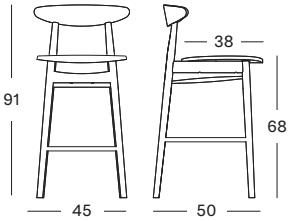

## SEAT COLOUR

OAK WOOD

NEARLY BLACK BEECH

CHESTNUT FAUX LEATHER

BLACK FAUX LEATHER

## DIMENSIONS

## VARIANTS

| VARIANT             | ITEM CODE | FINISH                       | PACKAGE DIMENSION (cm/inch) |              | CBM (m <sup>3</sup> /ft <sup>3</sup> ) |    | WEIGHT (kg/lb) |    |
|---------------------|-----------|------------------------------|-----------------------------|--------------|--|----|----------------|----|
| counter             | CS015C005 | nearly black varnished beech | 56 x 118 x 51               | 22 x 46 x 20 | 0.34                                   | 12 | 5.5            | 12 |
| counter upholstered | CS016C005 | nearly black varnished beech | 56 x 118 x 51               | 22 x 46 x 20 | 0.34                                   | 12 | 5.5            | 12 |
| bar                 | BS015C005 | nearly black varnished beech | 56 x 118 x 51               | 22 x 46 x 20 | 0.34                                   | 12 | 5.5            | 12 |
| bar upholstered     | BS016C005 | nearly black varnished beech | 56 x 118 x 51               | 22 x 46 x 20 | 0.34                                   | 12 | 5.5            | 12 |
| counter             | CS115C014 | natural varnished oak        | 56 x 118 x 51               | 22 x 46 x 20 | 0.34                                   | 12 | 5.5            | 12 |
| counter upholstered | CS116C014 | natural varnished oak        | 56 x 118 x 51               | 22 x 46 x 20 | 0.34                                   | 12 | 5.5            | 12 |
| bar                 | BS115C014 | natural varnished oak        | 56 x 118 x 51               | 22 x 46 x 20 | 0.34                                   | 12 | 5.5            | 12 |
| bar upholstered     | BS116C014 | natural varnished oak        | 56 x 118 x 51               | 22 x 46 x 20 | 0.34                                   | 12 | 5.5            | 12 |