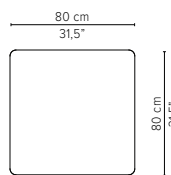

Dia 90cm / 35,4"

D2160-Cx
CERAMIC TOP

D2160-Lx
LAVASTONE TOP

D2160-T
TEAK TOP

Packaging bottom plate: 74x74x16cm - 0,09m³ - 34,75kg
 Packaging leg: 75x10x10cm - 0,01m³ - 4,45kg
 Packaging top plate: tbc
 Packaging ceramic top: tbc
 Packaging lavastone top: tbc
 Packaging teak top: tbc

Dia 125cm / 49,2"

D2162-Cx
CERAMIC TOP

D2162-Lx
LAVASTONE TOP

D2162-T
TEAK TOP

Packaging bottom plate: 74x74x16cm - 0,09m³ - 34,75kg
 Packaging leg: 75x10x10cm - 0,01m³ - 4,45kg
 Packaging top plate: tbc
 Packaging ceramic top: tbc
 Packaging lavastone top: tbc
 Packaging teak top: tbc

* Appearances, measurements and weights may slightly differ from reality.

T-TABLE

DINING TABLES

H 75cm / 29,5"

TECHNICAL DRAWINGS

80x80cm / 31,5"x31,5"

D2169-Cx
CERAMIC TOP

D2169-Lx
LAVASTONE TOP

D2169-T
TEAK TOP

Packaging bottom plate: 74x74x16cm - 0,09m³ - 34,75kg
Packaging leg: 75x10x10cm - 0,01m³ - 4,45kg
Packaging top plate: tbc
Packaging ceramic top: tbc
Packaging lavastone top: tbc
Packaging teak top: tbc