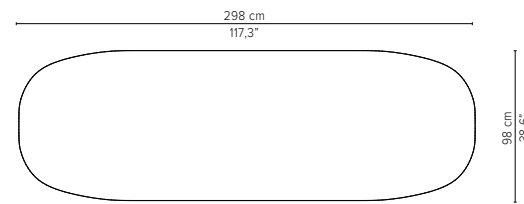

90x90cm / 35,4"x35,4"

D2170-Cx
CERAMIC TOP

D2170-Lx
LAVASTONE TOP

D2170-T
TEAK TOP

Packaging bottom plate: 74x74x16cm - 0,09m³ - 34,75kg
Packaging leg: 75x10x10cm - 0,01m³ - 4,45kg
Packaging top plate: tbc
Packaging ceramic top: tbc
Packaging lavastone top: tbc
Packaging teak top: tbc

* Appearances, measurements and weights may slightly differ from reality.

T-TABLE

TECHNICAL DRAWINGS

DINING TABLES

H 75cm / 29,5"

240x98cm / 94,5"x38,6"

D2175-Cx
CERAMIC TOP

D2175-T
TEAK TOP

Packaging bottom plate: 74x74x16cm - 0,09m³ - 34,75kg
 Packaging leg: 75x10x10cm - 0,01m³ - 4,45kg
 Packaging top plate: tbc
 Packaging ceramic top: tbc
 Packaging lavastone top: tbc
 Packaging teak top: tbc

298x98cm / 117,3"x38,6"

D2176-Cx
CERAMIC TOP

D2176-T
TEAK TOP

Packaging bottom plate: 74x74x16cm - 0,09m³ - 34,75kg
 Packaging leg: 75x10x10cm - 0,01m³ - 4,45kg
 Packaging top plate: tbc
 Packaging ceramic top: tbc
 Packaging lavastone top: tbc
 Packaging teak top: tbc