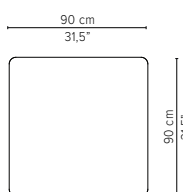

* Appearances, measurements and weights may slightly differ from reality.

T-TABLE

TECHNICAL DRAWINGS

COFFEE TABLES

H 35cm / 13,8"

80x80cm / 31,5"x31,5"

D2173-Cx
CERAMIC TOP

D2173-Lx
LAVASTONE TOP

D2173-T
TEAK TOP

Packaging bottom plate: 74x74x16cm - 0,09m³ - 34,75kg

Packaging leg: 34x10x10cm - 0,01m³ - 2,05kg

Packaging top plate: tbc

Packaging ceramic top: tbc

Packaging lavastone top: tbc

Packaging teak top: tbc

90x90cm / 35,4"x35,4"

D2174-Cx
CERAMIC TOP

D2174-Lx
LAVASTONE TOP

D2174-T
TEAK TOP

Packaging bottom plate: 74x74x16cm - 0,09m³ - 34,75kg

Packaging leg: 34x10x10cm - 0,01m³ - 2,05kg

Packaging top plate: tbc

Packaging ceramic top: tbc

Packaging lavastone top: tbc

Packaging teak top: tbc

* Appearances, measurements and weights may slightly differ from reality.

T-TABLE

TECHNICAL DRAWINGS

COFFEE TABLES

H 35cm / 13,8"

240x98cm / 94,5"x38,6"