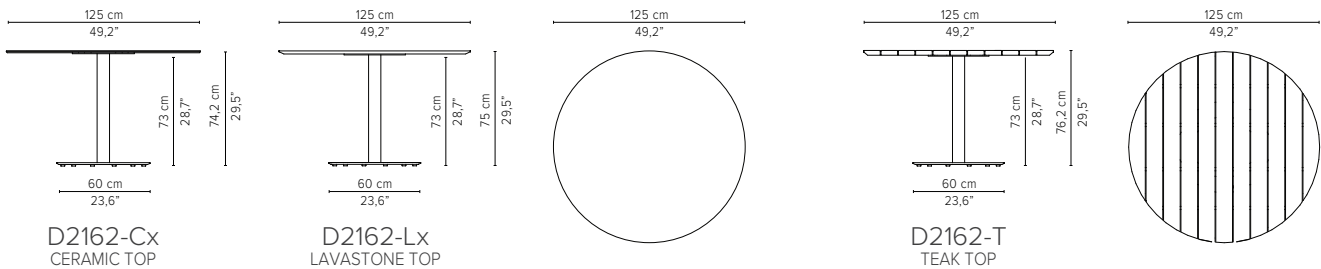

D2166-Lx
LAVASTONE TOP

D2166-T
TEAK TOP

Packaging bottom plate: 74x74x16cm - 0,09m³ - 34,75kg
 Packaging leg: 75x10x10cm - 0,01m³ - 4,45kg
 Packaging top plate: tbc
 Packaging ceramic top: tbc
 Packaging lavastone top: tbc
 Packaging teak top: tbc

Dia 90cm / 35,4"

D2160-Cx
CERAMIC TOP

D2160-Lx
LAVASTONE TOP

D2160-T
TEAK TOP

Packaging bottom plate: 74x74x16cm - 0,09m³ - 34,75kg
 Packaging leg: 75x10x10cm - 0,01m³ - 4,45kg
 Packaging top plate: tbc
 Packaging ceramic top: tbc
 Packaging lavastone top: tbc
 Packaging teak top: tbc

Dia 125cm / 49,2"

D2162-Cx
CERAMIC TOP

D2162-Lx
LAVASTONE TOP

D2162-T
TEAK TOP

Packaging bottom plate: 74x74x16cm - 0,09m³ - 34,75kg
 Packaging leg: 75x10x10cm - 0,01m³ - 4,45kg
 Packaging top plate: tbc
 Packaging ceramic top: tbc
 Packaging lavastone top: tbc
 Packaging teak top: tbc

* Appearances, measurements and weights may slightly differ from reality.

T-TABLE

DINING TABLES

H 75cm / 29,5"

TECHNICAL DRAWINGS

80x80cm / 31,5"x31,5"

D2169-Cx
CERAMIC TOP

D2169-Lx
LAVASTONE TOP