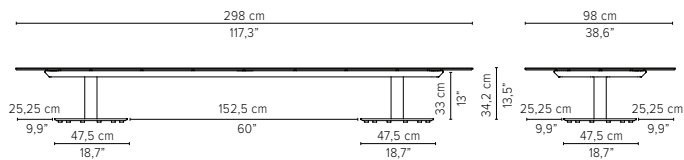

Packaging lavastone top: tbc

Packaging teak top: tbc

* Appearances, measurements and weights may slightly differ from reality.

T-TABLE

TECHNICAL DRAWINGS

COFFEE TABLES

H 35cm / 13,8"

240x98cm / 94,5"x38,6"

D2179-Cx
CERAMIC TOP

D2179-T
TEAK TOP

Packaging bottom plate: 74x74x16cm - 0,09m³ - 34,75kg
 Packaging leg: 34x10x10cm - 0,01m³ - 2,05kg
 Packaging top plate: tbc
 Packaging ceramic top: tbc
 Packaging lavastone top: tbc
 Packaging teak top: tbc

298x98cm / 117,3"x38,6"

D2180-Cx
CERAMIC TOP

D2180-T
TEAK TOP

Packaging bottom plate: 74x74x16cm - 0,09m³ - 34,75kg
 Packaging leg: 34x10x10cm - 0,01m³ - 2,05kg
 Packaging top plate: tbc
 Packaging ceramic top: tbc
 Packaging lavastone top: tbc
 Packaging teak top: tbc