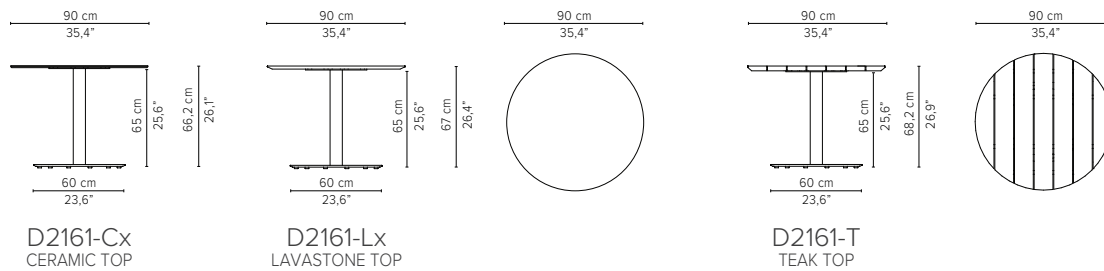

D2161-Cx
CERAMIC TOP

D2161-Lx
LAVASTONE TOP

D2161-T
TEAK TOP

Packaging bottom plate: 74x74x16cm - 0,09m³ - 34,75kg
Packaging leg: 67x10x10cm - 0,01m³ - 4,05kg
Packaging top plate: tbc
Packaging ceramic top: tbc
Packaging lavastone top: tbc
Packaging teak top: tbc

Dia 125cm / 49,2"