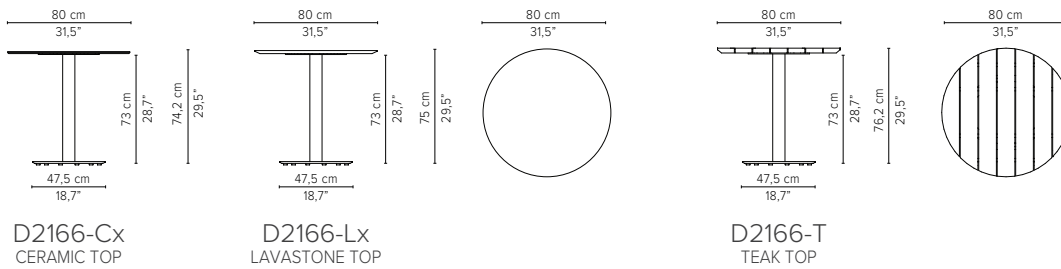

TABLE TOP CERAMIC

* this colour may possibly show subtle veins

T-TABLE

TECHNICAL DRAWINGS

DINING TABLES

H 75cm / 29,5"

Dia 80cm / 31,5"

D2166-Cx
CERAMIC TOP

D2166-Lx
LAVASTONE TOP

D2166-T
TEAK TOP

Packaging bottom plate: 74x74x16cm - 0,09m³ - 34,75kg
 Packaging leg: 75x10x10cm - 0,01m³ - 4,45kg
 Packaging top plate: tbc
 Packaging ceramic top: tbc
 Packaging lavastone top: tbc
 Packaging teak top: tbc

Dia 90cm / 35,4"

D2160-Cx
CERAMIC TOP

D2160-Lx
LAVASTONE TOP

D2160-T
TEAK TOP

Packaging bottom plate: 74x74x16cm - 0,09m³ - 34,75kg
 Packaging leg: 75x10x10cm - 0,01m³ - 4,45kg
 Packaging top plate: tbc
 Packaging ceramic top: tbc
 Packaging lavastone top: tbc
 Packaging teak top: tbc

* Appearances, measurements and weights may slightly differ from reality.

T-TABLE

DINING TABLES

H 75cm / 29,5"

TECHNICAL DRAWINGS

80x80cm / 31,5"x31,5"

D2169-Cx
CERAMIC TOP

D2169-Lx
LAVASTONE TOP