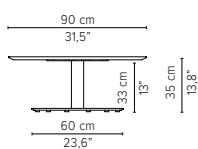

* Appearances, measurements and weights may slightly differ from reality.

T-TABLE

TECHNICAL DRAWINGS

COFFEE TABLES

H 35cm / 13,8"

80x80cm / 31,5"x31,5"

D2173-Cx
CERAMIC TOP

D2173-Lx
LAVASTONE TOP

D2173-T
TEAK TOP

Packaging bottom plate: 74x74x16cm - 0,09m³ - 34,75kg

Packaging leg: 34x10x10cm - 0,01m³ - 2,05kg

Packaging top plate: tbc

Packaging ceramic top: tbc

Packaging lavastone top: tbc

Packaging teak top: tbc

90x90cm / 35,4"x35,4"

D2174-Cx
CERAMIC TOP

D2174-Lx
LAVASTONE TOP

D2174-T
TEAK TOP

Packaging bottom plate: 74x74x16cm - 0,09m³ - 34,75kg

Packaging leg: 34x10x10cm - 0,01m³ - 2,05kg

Packaging top plate: tbc

Packaging ceramic top: tbc

Packaging lavastone top: tbc

Packaging teak top: tbc

* Appearances, measurements and weights may slightly differ from reality.

T-TABLE

TECHNICAL DRAWINGS

COFFEE TABLES

H 35cm / 13,8"

240x98cm / 94,5"x38,6"