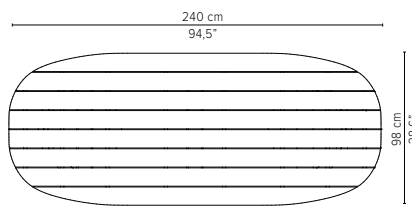

* Appearances, measurements and weights may slightly differ from reality.

T-TABLE

DINING TABLES

H 75cm / 29,5"

TECHNICAL DRAWINGS

80x80cm / 31,5"x31,5"

D2169-Cx
CERAMIC TOP

D2169-Lx
LAVASTONE TOP

90x90cm / 35,4"x35,4"

D2170-Cx
CERAMIC TOP

D2170-Lx
LAVASTONE TOP

D2170-T
TEAK TOP

Packaging bottom plate: 74x74x16cm - 0,09m³ - 34,75kg
Packaging leg: 75x10x10cm - 0,01m³ - 4,45kg
Packaging top plate: tbc
Packaging ceramic top: tbc
Packaging lavastone top: tbc
Packaging teak top: tbc

* Appearances, measurements and weights may slightly differ from reality.

T-TABLE

TECHNICAL DRAWINGS

DINING TABLES

H 75cm / 29,5"

240x98cm / 94,5"x38,6"

D2175-Cx
CERAMIC TOP

D2175-T
TEAK TOP

Packaging bottom plate: 74x74x16cm - 0,09m³ - 34,75kg
 Packaging leg: 75x10x10cm - 0,01m³ - 4,45kg
 Packaging top plate: tbc
 Packaging ceramic top: tbc
 Packaging lavastone top: tbc
 Packaging teak top: tbc