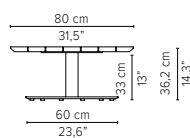

* Appearances, measurements and weights may slightly differ from reality.

T-TABLE

TECHNICAL DRAWINGS

COFFEE TABLES

H 35cm / 13,8"

Dia 80cm / 31,5"

D2168-Cx
CERAMIC TOP

D2168-Lx
LAVASTONE TOP

Dia 125cm / 49,2"

D2165-Cx
CERAMIC TOP

D2165-Lx
LAVASTONE TOP

D2165-T
TEAK TOP

Packaging bottom plate: 74x74x16cm - 0.09m³ - 34,75kg
 Packaging leg: 34x10x10cm - 0,01m³ - 2,05kg
 Packaging top plate: tbc
 Packaging ceramic top: tbc
 Packaging lavastone top: tbc
 Packaging teak top: tbc

* Appearances, measurements and weights may slightly differ from reality.

T-TABLE

TECHNICAL DRAWINGS

COFFEE TABLES

H 35cm / 13,8"

80x80cm / 31,5"x31,5"

D2173-Cx
CERAMIC TOP

D2173-Lx
LAVASTONE TOP

D2173-T
TEAK TOP

Packaging bottom plate: 74x74x16cm - 0,09m³ - 34,75kg

Packaging leg: 34x10x10cm - 0,01m³ - 2,05kg

Packaging top plate: tbc

Packaging ceramic top: tbc

Packaging lavastone top: tbc

Packaging teak top: tbc