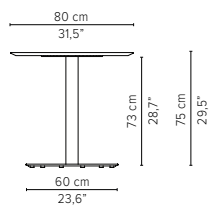

Dia 90cm / 35,4"

D2160-Cx
CERAMIC TOP

D2160-Lx
LAVASTONE TOP

D2160-T
TEAK TOP

Packaging bottom plate: 74x74x16cm - 0,09m³ - 34,75kg
 Packaging leg: 75x10x10cm - 0,01m³ - 4,45kg
 Packaging top plate: tbc
 Packaging ceramic top: tbc
 Packaging lavastone top: tbc
 Packaging teak top: tbc

Dia 125cm / 49,2"

D2162-Cx
CERAMIC TOP

D2162-Lx
LAVASTONE TOP

D2162-T
TEAK TOP

Packaging bottom plate: 74x74x16cm - 0,09m³ - 34,75kg
 Packaging leg: 75x10x10cm - 0,01m³ - 4,45kg
 Packaging top plate: tbc
 Packaging ceramic top: tbc
 Packaging lavastone top: tbc
 Packaging teak top: tbc

* Appearances, measurements and weights may slightly differ from reality.

T-TABLE

DINING TABLES

H 75cm / 29,5"

TECHNICAL DRAWINGS

80x80cm / 31,5"x31,5"

D2169-Cx
CERAMIC TOP

D2169-Lx
LAVASTONE TOP

D2169-T
TEAK TOP

Packaging bottom plate: 74x74x16cm - 0,09m³ - 34,75kg
Packaging leg: 75x10x10cm - 0,01m³ - 4,45kg
Packaging top plate: tbc
Packaging ceramic top: tbc
Packaging lavastone top: tbc
Packaging teak top: tbc