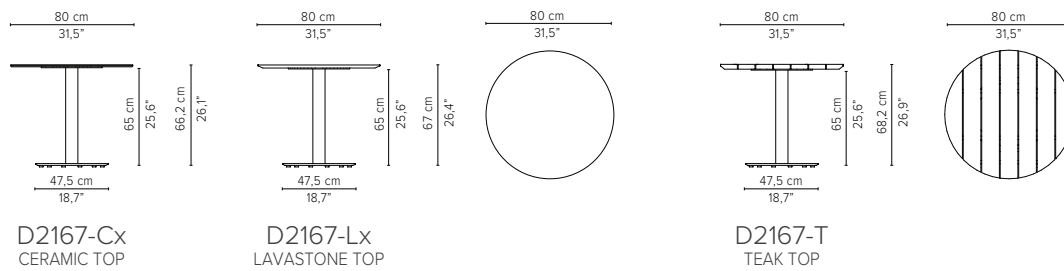

Packaging bottom plate: 74x74x16cm - 0,09m³ - 34,75kg
 Packaging leg: 75x10x10cm - 0,01m³ - 4,45kg
 Packaging top plate: tbc
 Packaging ceramic top: tbc
 Packaging lavastone top: tbc
 Packaging teak top: tbc

298x98cm / 117,3"x38,6"

D2176-Cx
CERAMIC TOP

D2176-T
TEAK TOP

Packaging bottom plate: 74x74x16cm - 0,09m³ - 34,75kg
 Packaging leg: 75x10x10cm - 0,01m³ - 4,45kg
 Packaging top plate: tbc
 Packaging ceramic top: tbc
 Packaging lavastone top: tbc
 Packaging teak top: tbc

* Appearances, measurements and weights may slightly differ from reality.

T-TABLE

TECHNICAL DRAWINGS

LOW DINING TABLES

H 67cm / 26,4"

Dia 80cm / 31,5"

D2167-Cx
CERAMIC TOP

D2167-Lx
LAVASTONE TOP

D2167-T
TEAK TOP

Packaging bottom plate: 74x74x16cm - 0,09m³ - 34,75kg
 Packaging leg: 67x10x10cm - 0,01m³ - 4,05kg
 Packaging top plate: tbc
 Packaging ceramic top: tbc
 Packaging lavastone top: tbc
 Packaging teak top: tbc