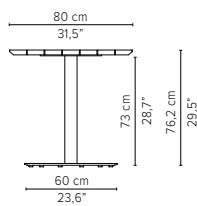

Dia 90cm / 35,4"

D2160-Cx
CERAMIC TOP

D2160-Lx
LAVASTONE TOP

D2160-T
TEAK TOP

Packaging bottom plate: 74x74x16cm - 0,09m³ - 34,75kg
 Packaging leg: 75x10x10cm - 0,01m³ - 4,45kg
 Packaging top plate: tbc
 Packaging ceramic top: tbc
 Packaging lavastone top: tbc
 Packaging teak top: tbc

Dia 125cm / 49,2"

D2162-Cx
CERAMIC TOP

D2162-Lx
LAVASTONE TOP

D2162-T
TEAK TOP

Packaging bottom plate: 74x74x16cm - 0,09m³ - 34,75kg
 Packaging leg: 75x10x10cm - 0,01m³ - 4,45kg
 Packaging top plate: tbc
 Packaging ceramic top: tbc
 Packaging lavastone top: tbc
 Packaging teak top: tbc

* Appearances, measurements and weights may slightly differ from reality.

T-TABLE

DINING TABLES

H 75cm / 29,5"

TECHNICAL DRAWINGS

80x80cm / 31,5"x31,5"

D2169-Cx
CERAMIC TOP

D2169-Lx
LAVASTONE TOP

D2169-T
TEAK TOP

Packaging bottom plate: 74x74x16cm - 0,09m³ - 34,75kg
Packaging leg: 75x10x10cm - 0,01m³ - 4,45kg
Packaging top plate: tbc
Packaging ceramic top: tbc
Packaging lavastone top: tbc
Packaging teak top: tbc