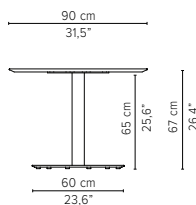

* Appearances, measurements and weights may slightly differ from reality.

T-TABLE

LOW DINING TABLES

H 67cm / 26,4"

TECHNICAL DRAWINGS

80x80cm / 31,5"x31,5"

D2171-Cx
CERAMIC TOP

D2171-Lx
LAVASTONE TOP

D2171-T
TEAK TOP

Packaging bottom plate: 74x74x16cm - 0,09m³ - 34,75kg
Packaging leg: 67x10x10cm - 0,01m³ - 4,05kg
Packaging top plate: tbc
Packaging ceramic top: tbc
Packaging lavastone top: tbc
Packaging teak top: tbc

90x90cm / 35,4"x35,4"

D2172-Cx
CERAMIC TOP

D2172-Lx
LAVASTONE TOP

D2172-T
TEAK TOP

Packaging bottom plate: 74x74x16cm - 0,09m³ - 34,75kg
Packaging leg: 67x10x10cm - 0,01m³ - 4,05kg
Packaging top plate: tbc
Packaging ceramic top: tbc
Packaging lavastone top: tbc
Packaging teak top: tbc

* Appearances, measurements and weights may slightly differ from reality.

T-TABLE

TECHNICAL DRAWINGS

LOW DINING TABLES

H 67cm / 26,4"

240x98cm / 94,5"x38,6"

D2177-Cx
CERAMIC TOP

D2177-T
TEAK TOP