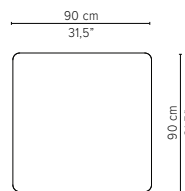

* Appearances, measurements and weights may slightly differ from reality.

T-TABLE

DINING TABLES

H 75cm / 29,5"

TECHNICAL DRAWINGS

80x80cm / 31,5"x31,5"

D2169-Cx
CERAMIC TOP

D2169-Lx
LAVASTONE TOP

D2169-T
TEAK TOP

Packaging bottom plate: 74x74x16cm - 0,09m³ - 34,75kg
Packaging leg: 75x10x10cm - 0,01m³ - 4,45kg
Packaging top plate: tbc
Packaging ceramic top: tbc
Packaging lavastone top: tbc
Packaging teak top: tbc

90x90cm / 35,4"x35,4"

D2170-Cx
CERAMIC TOP

D2170-Lx
LAVASTONE TOP

D2170-T
TEAK TOP

Packaging bottom plate: 74x74x16cm - 0,09m³ - 34,75kg
Packaging leg: 75x10x10cm - 0,01m³ - 4,45kg
Packaging top plate: tbc
Packaging ceramic top: tbc
Packaging lavastone top: tbc
Packaging teak top: tbc

* Appearances, measurements and weights may slightly differ from reality.

T-TABLE

TECHNICAL DRAWINGS

DINING TABLES

H 75cm / 29,5"

240x98cm / 94,5"x38,6"

D2175-Cx
CERAMIC TOP

D2175-T
TEAK TOP