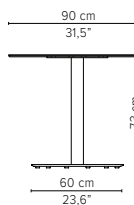

Packaging bottom plate: 74x74x16cm - 0,09m³ - 34,75kg
Packaging leg: 75x10x10cm - 0,01m³ - 4,45kg
Packaging top plate: tbc
Packaging ceramic top: tbc
Packaging lavastone top: tbc
Packaging teak top: tbc

90x90cm / 35,4"x35,4"

D2170-Cx
CERAMIC TOP