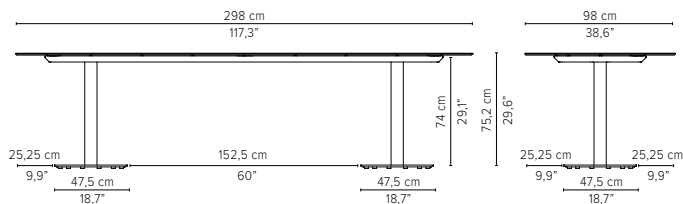

D2176-Cx
CERAMIC TOP