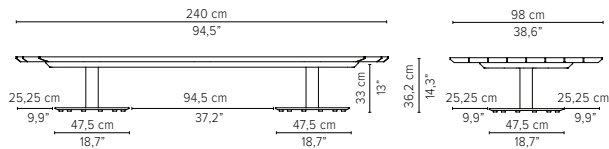

D2179-T
TEAK TOP

Packaging bottom plate: 74x74x16cm - 0,09m³ - 34,75kg
Packaging leg: 34x10x10cm - 0,01m³ - 2,05kg
Packaging top plate: tbc
Packaging ceramic top: tbc
Packaging lavastone top: tbc
Packaging teak top: tbc

298x98cm / 117,3"x38,6"