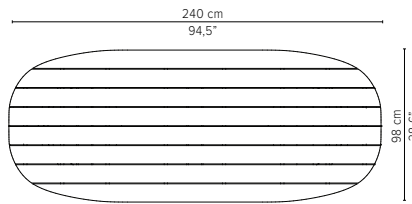

90x90cm / 35,4"x35,4"

D2174-Cx
CERAMIC TOP

D2174-Lx
LAVASTONE TOP

D2174-T
TEAK TOP

Packaging bottom plate: 74x74x16cm - 0,09m³ - 34,75kg

Packaging leg: 34x10x10cm - 0,01m³ - 2,05kg

Packaging top plate: tbc

Packaging ceramic top: tbc

Packaging lavastone top: tbc

Packaging teak top: tbc

* Appearances, measurements and weights may slightly differ from reality.

T-TABLE

TECHNICAL DRAWINGS

COFFEE TABLES

H 35cm / 13,8"

240x98cm / 94,5"x38,6"

D2179-Cx
CERAMIC TOP

D2179-T
TEAK TOP

Packaging bottom plate: 74x74x16cm - 0,09m³ - 34,75kg
 Packaging leg: 34x10x10cm - 0,01m³ - 2,05kg
 Packaging top plate: tbc
 Packaging ceramic top: tbc
 Packaging lavastone top: tbc
 Packaging teak top: tbc