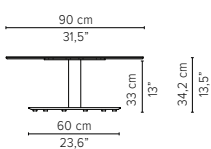

* Appearances, measurements and weights may slightly differ from reality.

T-TABLE

TECHNICAL DRAWINGS

COFFEE TABLES

H 35cm / 13,8"

80x80cm / 31,5"x31,5"

D2173-Cx
CERAMIC TOP

D2173-Lx
LAVASTONE TOP

D2173-T
TEAK TOP

Packaging bottom plate: 74x74x16cm - 0,09m³ - 34,75kg

Packaging leg: 34x10x10cm - 0,01m³ - 2,05kg

Packaging top plate: tbc

Packaging ceramic top: tbc

Packaging lavastone top: tbc

Packaging teak top: tbc

90x90cm / 35,4"x35,4"

D2174-Cx
CERAMIC TOP

D2174-Lx
LAVASTONE TOP

D2174-T
TEAK TOP

Packaging bottom plate: 74x74x16cm - 0,09m³ - 34,75kg

Packaging leg: 34x10x10cm - 0,01m³ - 2,05kg

Packaging top plate: tbc

Packaging ceramic top: tbc

Packaging lavastone top: tbc

Packaging teak top: tbc

* Appearances, measurements and weights may slightly differ from reality.

T-TABLE

TECHNICAL DRAWINGS

COFFEE TABLES

H 35cm / 13,8"

240x98cm / 94,5"x38,6"