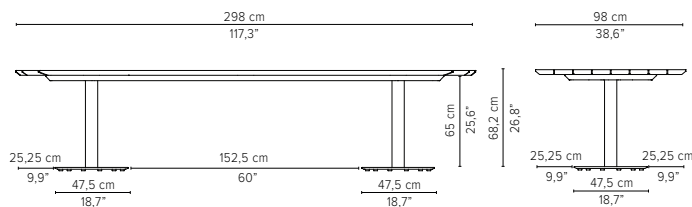

90x90cm / 35,4"x35,4"

D2172-Cx
CERAMIC TOP

D2172-Lx
LAVASTONE TOP

D2172-T
TEAK TOP

Packaging bottom plate: 74x74x16cm - 0,09m³ - 34,75kg
Packaging leg: 67x10x10cm - 0,01m³ - 4,05kg
Packaging top plate: tbc
Packaging ceramic top: tbc
Packaging lavastone top: tbc
Packaging teak top: tbc

* Appearances, measurements and weights may slightly differ from reality.

T-TABLE

TECHNICAL DRAWINGS

LOW DINING TABLES

H 67cm / 26,4"

240x98cm / 94,5"x38,6"

D2177-Cx
CERAMIC TOP

D2177-T
TEAK TOP

Packaging bottom plate: 74x74x16cm - 0,09m³ - 34,75kg
 Packaging leg: 67x10x10cm - 0,01m³ - 4,05kg
 Packaging top plate: tbc
 Packaging ceramic top: tbc
 Packaging lavastone top: tbc
 Packaging teak top: tbc

298x98cm / 117,3"x38,6"

D2178-Cx
CERAMIC TOP

D2178-T
TEAK TOP

Packaging bottom plate: 74x74x16cm - 0,09m³ - 34,75kg
 Packaging leg: 67x10x10cm - 0,01m³ - 4,05kg
 Packaging top plate: tbc
 Packaging ceramic top: tbc
 Packaging lavastone top: tbc
 Packaging teak top: tbc