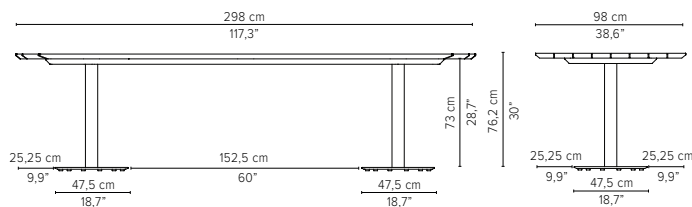

D2176-T
TEAK TOP

Packaging bottom plate: 74x74x16cm - 0,09m³ - 34,75kg
Packaging leg: 75x10x10cm - 0,01m³ - 4,45kg
Packaging top plate: tbc
Packaging ceramic top: tbc
Packaging lavastone top: tbc
Packaging teak top: tbc

* Appearances, measurements and weights may slightly differ from reality.