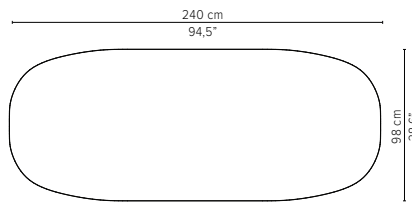

90x90cm / 35,4"x35,4"

D2174-Cx
CERAMIC TOP

D2174-Lx
LAVASTONE TOP

D2174-T
TEAK TOP

Packaging bottom plate: 74x74x16cm - 0,09m³ - 34,75kg

Packaging leg: 34x10x10cm - 0,01m³ - 2,05kg

Packaging top plate: tbc

Packaging ceramic top: tbc

Packaging lavastone top: tbc

Packaging teak top: tbc

* Appearances, measurements and weights may slightly differ from reality.

T-TABLE

TECHNICAL DRAWINGS

COFFEE TABLES

H 35cm / 13,8"

240x98cm / 94,5"x38,6"

D2179-Cx
CERAMIC TOP

D2179-T
TEAK TOP

Packaging bottom plate: 74x74x16cm - 0,09m³ - 34,75kg
 Packaging leg: 34x10x10cm - 0,01m³ - 2,05kg
 Packaging top plate: tbc
 Packaging ceramic top: tbc
 Packaging lavastone top: tbc
 Packaging teak top: tbc