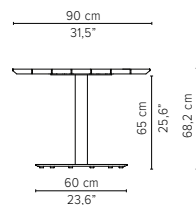

* Appearances, measurements and weights may slightly differ from reality.

T-TABLE

LOW DINING TABLES

H 67cm / 26,4"

TECHNICAL DRAWINGS

80x80cm / 31,5"x31,5"

D2171-Cx
CERAMIC TOP

D2171-Lx
LAVASTONE TOP

D2171-T
TEAK TOP

Packaging bottom plate: 74x74x16cm - 0,09m³ - 34,75kg
Packaging leg: 67x10x10cm - 0,01m³ - 4,05kg
Packaging top plate: tbc
Packaging ceramic top: tbc
Packaging lavastone top: tbc
Packaging teak top: tbc

90x90cm / 35,4"x35,4"

D2172-Cx
CERAMIC TOP

D2172-Lx
LAVASTONE TOP

D2172-T
TEAK TOP

Packaging bottom plate: 74x74x16cm - 0,09m³ - 34,75kg
Packaging leg: 67x10x10cm - 0,01m³ - 4,05kg
Packaging top plate: tbc
Packaging ceramic top: tbc
Packaging lavastone top: tbc
Packaging teak top: tbc

* Appearances, measurements and weights may slightly differ from reality.

T-TABLE

TECHNICAL DRAWINGS

LOW DINING TABLES

H 67cm / 26,4"

240x98cm / 94,5"x38,6"

D2177-Cx
CERAMIC TOP

D2177-T
TEAK TOP