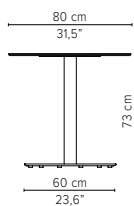

Dia 90cm / 35,4"

D2160-Cx
CERAMIC TOP

D2160-Lx
LAVASTONE TOP

D2160-T
TEAK TOP

Packaging bottom plate: 74x74x16cm - 0,09m³ - 34,75kg
 Packaging leg: 75x10x10cm - 0,01m³ - 4,45kg
 Packaging top plate: tbc
 Packaging ceramic top: tbc
 Packaging lavastone top: tbc
 Packaging teak top: tbc

Dia 125cm / 49,2"

D2162-Cx
CERAMIC TOP

D2162-Lx
LAVASTONE TOP

D2162-T
TEAK TOP

Packaging bottom plate: 74x74x16cm - 0,09m³ - 34,75kg
 Packaging leg: 75x10x10cm - 0,01m³ - 4,45kg
 Packaging top plate: tbc
 Packaging ceramic top: tbc
 Packaging lavastone top: tbc
 Packaging teak top: tbc

* Appearances, measurements and weights may slightly differ from reality.

T-TABLE

DINING TABLES

H 75cm / 29,5"

TECHNICAL DRAWINGS

80x80cm / 31,5"x31,5"

D2169-Cx
CERAMIC TOP

D2169-Lx
LAVASTONE TOP

D2169-T
TEAK TOP

Packaging bottom plate: 74x74x16cm - 0,09m³ - 34,75kg
Packaging leg: 75x10x10cm - 0,01m³ - 4,45kg
Packaging top plate: tbc
Packaging ceramic top: tbc
Packaging lavastone top: tbc
Packaging teak top: tbc