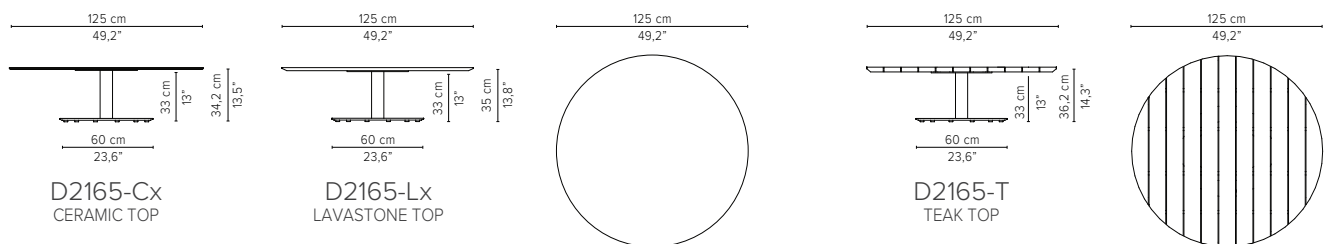

D2165-Cx
CERAMIC TOP

D2165-Lx
LAVASTONE TOP

D2165-T
TEAK TOP

Packaging bottom plate: 74x74x16cm - 0.09m³ - 34,75kg
Packaging leg: 34x10x10cm - 0,01m³ - 2,05kg
Packaging top plate: tbc
Packaging ceramic top: tbc
Packaging lavastone top: tbc
Packaging teak top: tbc

* Appearances, measurements and weights may slightly differ from reality.