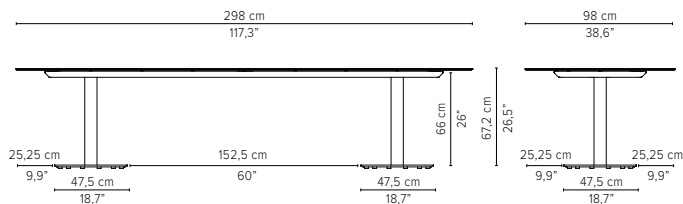

D2178-Cx
CERAMIC TOP