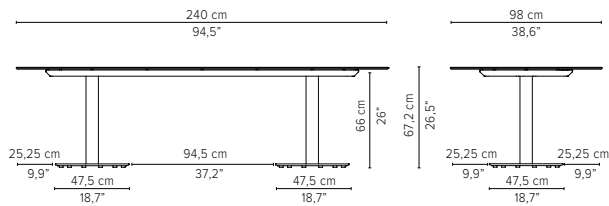

* Appearances, measurements and weights may slightly differ from reality.

T-TABLE

LOW DINING TABLES

H 67cm / 26,4"

TECHNICAL DRAWINGS

80x80cm / 31,5"x31,5"

D2171-Cx
CERAMIC TOP

D2171-Lx
LAVASTONE TOP

90x90cm / 35,4"x35,4"

D2172-Cx
CERAMIC TOP

D2172-Lx
LAVASTONE TOP

D2172-T
TEAK TOP

Packaging bottom plate: 74x74x16cm - 0,09m³ - 34,75kg
Packaging leg: 67x10x10cm - 0,01m³ - 4,05kg
Packaging top plate: tbc
Packaging ceramic top: tbc
Packaging lavastone top: tbc
Packaging teak top: tbc

* Appearances, measurements and weights may slightly differ from reality.

T-TABLE

TECHNICAL DRAWINGS

LOW DINING TABLES

H 67cm / 26,4"

240x98cm / 94,5"x38,6"

D2177-Cx
CERAMIC TOP

D2177-T
TEAK TOP

Packaging bottom plate: 74x74x16cm - 0,09m³ - 34,75kg
 Packaging leg: 67x10x10cm - 0,01m³ - 4,05kg
 Packaging top plate: tbc
 Packaging ceramic top: tbc
 Packaging lavastone top: tbc
 Packaging teak top: tbc