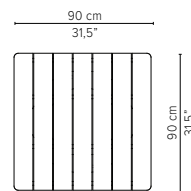

* Appearances, measurements and weights may slightly differ from reality.

T-TABLE

DINING TABLES

H 75cm / 29,5"

TECHNICAL DRAWINGS

80x80cm / 31,5"x31,5"

D2169-Cx
CERAMIC TOP

D2169-Lx
LAVASTONE TOP

D2169-T
TEAK TOP

Packaging bottom plate: 74x74x16cm - 0,09m³ - 34,75kg
Packaging leg: 75x10x10cm - 0,01m³ - 4,45kg
Packaging top plate: tbc
Packaging ceramic top: tbc
Packaging lavastone top: tbc
Packaging teak top: tbc

90x90cm / 35,4"x35,4"

D2170-Cx
CERAMIC TOP

D2170-Lx
LAVASTONE TOP

D2170-T
TEAK TOP

Packaging bottom plate: 74x74x16cm - 0,09m³ - 34,75kg
Packaging leg: 75x10x10cm - 0,01m³ - 4,45kg
Packaging top plate: tbc
Packaging ceramic top: tbc
Packaging lavastone top: tbc
Packaging teak top: tbc

* Appearances, measurements and weights may slightly differ from reality.

T-TABLE

TECHNICAL DRAWINGS

DINING TABLES

H 75cm / 29,5"

240x98cm / 94,5"x38,6"

D2175-Cx
CERAMIC TOP

D2175-T
TEAK TOP