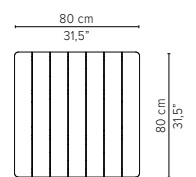

Dia 90cm / 35,4"

D2161-Cx
CERAMIC TOP

D2161-Lx
LAVASTONE TOP

D2161-T
TEAK TOP

Packaging bottom plate: 74x74x16cm - 0,09m³ - 34,75kg
 Packaging leg: 67x10x10cm - 0,01m³ - 4,05kg
 Packaging top plate: tbc
 Packaging ceramic top: tbc
 Packaging lavastone top: tbc
 Packaging teak top: tbc

Dia 125cm / 49,2"

D2163-Cx
CERAMIC TOP

D2163-Lx
LAVASTONE TOP

D2163-T
TEAK TOP

Packaging bottom plate: 74x74x16cm - 0,09m³ - 34,75kg
 Packaging leg: 67x10x10cm - 0,01m³ - 4,05kg
 Packaging top plate: tbc
 Packaging ceramic top: tbc
 Packaging lavastone top: tbc
 Packaging teak top: tbc

* Appearances, measurements and weights may slightly differ from reality.

T-TABLE

LOW DINING TABLES

H 67cm / 26,4"

TECHNICAL DRAWINGS

80x80cm / 31,5"x31,5"

D2171-Cx
CERAMIC TOP

D2171-Lx
LAVASTONE TOP

D2171-T
TEAK TOP

Packaging bottom plate: 74x74x16cm - 0,09m³ - 34,75kg
Packaging leg: 67x10x10cm - 0,01m³ - 4,05kg
Packaging top plate: tbc
Packaging ceramic top: tbc
Packaging lavastone top: tbc
Packaging teak top: tbc