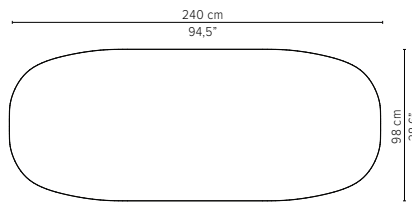

90x90cm / 35,4"x35,4"

D2172-Cx
CERAMIC TOP

D2172-Lx
LAVASTONE TOP

D2172-T
TEAK TOP

Packaging bottom plate: 74x74x16cm - 0,09m³ - 34,75kg
Packaging leg: 67x10x10cm - 0,01m³ - 4,05kg
Packaging top plate: tbc
Packaging ceramic top: tbc
Packaging lavastone top: tbc
Packaging teak top: tbc

* Appearances, measurements and weights may slightly differ from reality.

T-TABLE

TECHNICAL DRAWINGS

LOW DINING TABLES

H 67cm / 26,4"

240x98cm / 94,5"x38,6"

D2177-Cx
CERAMIC TOP

D2177-T
TEAK TOP

Packaging bottom plate: 74x74x16cm - 0,09m³ - 34,75kg
 Packaging leg: 67x10x10cm - 0,01m³ - 4,05kg
 Packaging top plate: tbc
 Packaging ceramic top: tbc
 Packaging lavastone top: tbc
 Packaging teak top: tbc

298x98cm / 117,3"x38,6"

D2178-Cx
CERAMIC TOP

D2178-T
TEAK TOP

Packaging bottom plate: 74x74x16cm - 0,09m³ - 34,75kg
 Packaging leg: 67x10x10cm - 0,01m³ - 4,05kg
 Packaging top plate: tbc
 Packaging ceramic top: tbc
 Packaging lavastone top: tbc
 Packaging teak top: tbc