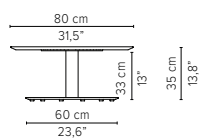

* Appearances, measurements and weights may slightly differ from reality.

T-TABLE

TECHNICAL DRAWINGS

COFFEE TABLES

H 35cm / 13,8"

Dia 80cm / 31,5"

D2168-Cx
CERAMIC TOP

D2168-Lx
LAVASTONE TOP

Dia 125cm / 49,2"

D2165-Cx
CERAMIC TOP

D2165-Lx
LAVASTONE TOP

D2165-T
TEAK TOP

Packaging bottom plate: 74x74x16cm - 0.09m³ - 34,75kg
 Packaging leg: 34x10x10cm - 0,01m³ - 2,05kg
 Packaging top plate: tbc
 Packaging ceramic top: tbc
 Packaging lavastone top: tbc
 Packaging teak top: tbc

* Appearances, measurements and weights may slightly differ from reality.

T-TABLE

TECHNICAL DRAWINGS

COFFEE TABLES

H 35cm / 13,8"

80x80cm / 31,5"x31,5"

D2173-Cx
CERAMIC TOP

D2173-Lx
LAVASTONE TOP

D2173-T
TEAK TOP

Packaging bottom plate: 74x74x16cm - 0,09m³ - 34,75kg

Packaging leg: 34x10x10cm - 0,01m³ - 2,05kg

Packaging top plate: tbc

Packaging ceramic top: tbc

Packaging lavastone top: tbc

Packaging teak top: tbc