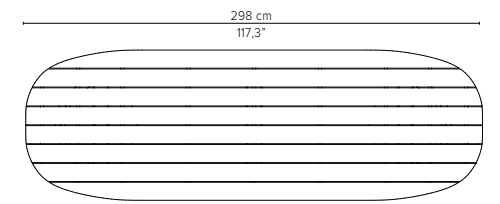

D2180-T
TEAK TOP

Packaging bottom plate: 74x74x16cm - 0,09m³ - 34,75kg
Packaging leg: 34x10x10cm - 0,01m³ - 2,05kg
Packaging top plate: tbc
Packaging ceramic top: tbc
Packaging lavastone top: tbc
Packaging teak top: tbc

* Appearances, measurements and weights may slightly differ from reality.