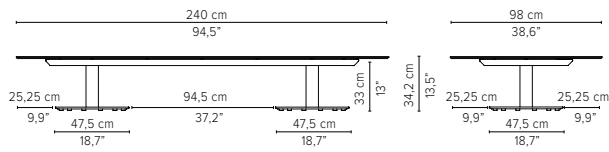

* Appearances, measurements and weights may slightly differ from reality.

T-TABLE

TECHNICAL DRAWINGS

COFFEE TABLES

H 35cm / 13,8"

80x80cm / 31,5"x31,5"

D2173-Cx
CERAMIC TOP

D2173-Lx
LAVASTONE TOP

90x90cm / 35,4"x35,4"

D2174-Cx
CERAMIC TOP

D2174-Lx
LAVASTONE TOP

D2174-T
TEAK TOP

Packaging bottom plate: 74x74x16cm - 0,09m³ - 34,75kg

Packaging leg: 34x10x10cm - 0,01m³ - 2,05kg

Packaging top plate: tbc

Packaging ceramic top: tbc

Packaging lavastone top: tbc

Packaging teak top: tbc

* Appearances, measurements and weights may slightly differ from reality.

T-TABLE

TECHNICAL DRAWINGS

COFFEE TABLES

H 35cm / 13,8"

240x98cm / 94,5"x38,6"

D2179-Cx
CERAMIC TOP

D2179-T
TEAK TOP

Packaging bottom plate: 74x74x16cm - 0,09m³ - 34,75kg
 Packaging leg: 34x10x10cm - 0,01m³ - 2,05kg
 Packaging top plate: tbc
 Packaging ceramic top: tbc
 Packaging lavastone top: tbc
 Packaging teak top: tbc