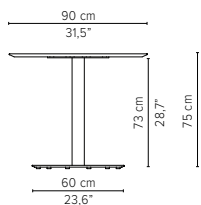

* Appearances, measurements and weights may slightly differ from reality.

T-TABLE

DINING TABLES

H 75cm / 29,5"

TECHNICAL DRAWINGS

80x80cm / 31,5"x31,5"

D2169-Cx
CERAMIC TOP

D2169-Lx
LAVASTONE TOP

D2169-T
TEAK TOP

Packaging bottom plate: 74x74x16cm - 0,09m³ - 34,75kg
Packaging leg: 75x10x10cm - 0,01m³ - 4,45kg
Packaging top plate: tbc
Packaging ceramic top: tbc
Packaging lavastone top: tbc
Packaging teak top: tbc

90x90cm / 35,4"x35,4"

D2170-Cx
CERAMIC TOP

D2170-Lx
LAVASTONE TOP

D2170-T
TEAK TOP

Packaging bottom plate: 74x74x16cm - 0,09m³ - 34,75kg
Packaging leg: 75x10x10cm - 0,01m³ - 4,45kg
Packaging top plate: tbc
Packaging ceramic top: tbc
Packaging lavastone top: tbc
Packaging teak top: tbc

* Appearances, measurements and weights may slightly differ from reality.

T-TABLE

TECHNICAL DRAWINGS

DINING TABLES

H 75cm / 29,5"

240x98cm / 94,5"x38,6"

D2175-Cx
CERAMIC TOP

D2175-T
TEAK TOP