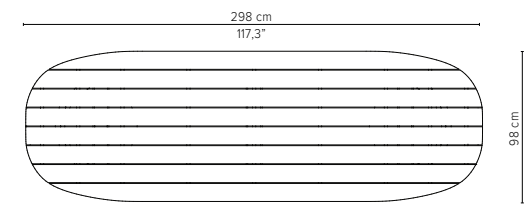

D2176-T
TEAK TOP

Packaging bottom plate: 74x74x16cm - 0,09m³ - 34,75kg
Packaging leg: 75x10x10cm - 0,01m³ - 4,45kg
Packaging top plate: tbc
Packaging ceramic top: tbc
Packaging lavastone top: tbc
Packaging teak top: tbc

* Appearances, measurements and weights may slightly differ from reality.