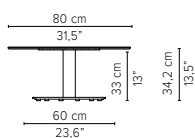

* Appearances, measurements and weights may slightly differ from reality.

T-TABLE

TECHNICAL DRAWINGS

COFFEE TABLES

H 35cm / 13,8"

Dia 80cm / 31,5"

D2168-Cx
CERAMIC TOP

D2168-Lx
LAVASTONE TOP

Dia 125cm / 49,2"

D2165-Cx
CERAMIC TOP

D2165-Lx
LAVASTONE TOP

D2165-T
TEAK TOP

Packaging bottom plate: 74x74x16cm - 0.09m³ - 34,75kg
 Packaging leg: 34x10x10cm - 0,01m³ - 2,05kg
 Packaging top plate: tbc
 Packaging ceramic top: tbc
 Packaging lavastone top: tbc
 Packaging teak top: tbc

* Appearances, measurements and weights may slightly differ from reality.

T-TABLE

TECHNICAL DRAWINGS

COFFEE TABLES

H 35cm / 13,8"

80x80cm / 31,5"x31,5"

D2173-Cx
CERAMIC TOP

D2173-Lx
LAVASTONE TOP

D2173-T
TEAK TOP

Packaging bottom plate: 74x74x16cm - 0,09m³ - 34,75kg

Packaging leg: 34x10x10cm - 0,01m³ - 2,05kg

Packaging top plate: tbc

Packaging ceramic top: tbc

Packaging lavastone top: tbc

Packaging teak top: tbc