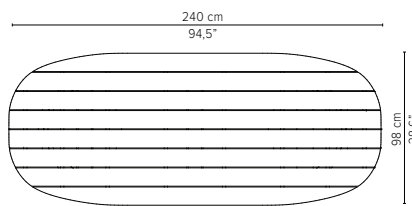

90x90cm / 35,4"x35,4"

D2172-Cx
CERAMIC TOP

D2172-Lx
LAVASTONE TOP

D2172-T
TEAK TOP

Packaging bottom plate: 74x74x16cm - 0,09m³ - 34,75kg
Packaging leg: 67x10x10cm - 0,01m³ - 4,05kg
Packaging top plate: tbc
Packaging ceramic top: tbc
Packaging lavastone top: tbc
Packaging teak top: tbc

* Appearances, measurements and weights may slightly differ from reality.

T-TABLE

TECHNICAL DRAWINGS

LOW DINING TABLES

H 67cm / 26,4"

240x98cm / 94,5"x38,6"

D2177-Cx
CERAMIC TOP

D2177-T
TEAK TOP

Packaging bottom plate: 74x74x16cm - 0,09m³ - 34,75kg
 Packaging leg: 67x10x10cm - 0,01m³ - 4,05kg
 Packaging top plate: tbc
 Packaging ceramic top: tbc
 Packaging lavastone top: tbc
 Packaging teak top: tbc