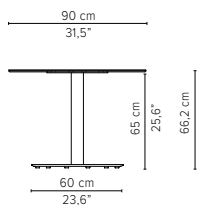

Packaging bottom plate: 74x74x16cm - 0,09m³ - 34,75kg
Packaging leg: 67x10x10cm - 0,01m³ - 4,05kg
Packaging top plate: tbc
Packaging ceramic top: tbc
Packaging lavastone top: tbc
Packaging teak top: tbc

90x90cm / 35,4"x35,4"

D2172-Cx
CERAMIC TOP