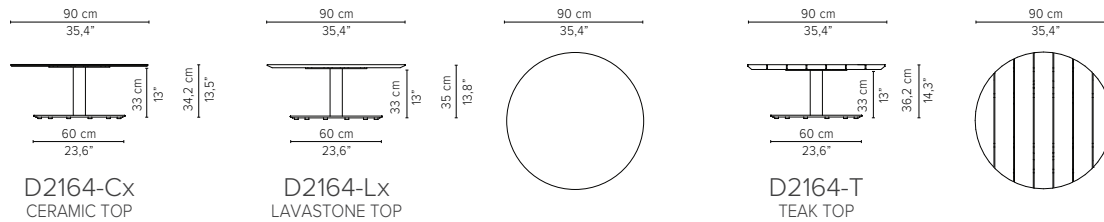

D2164-Cx
CERAMIC TOP

D2164-Lx
LAVASTONE TOP

D2164-T
TEAK TOP

Packaging bottom plate: 74x74x16cm - 0.09m³ - 34,75kg
Packaging leg: 34x10x10cm - 0,01m³ - 2,05kg
Packaging top plate: tbc
Packaging ceramic top: tbc
Packaging lavastone top: tbc
Packaging teak top: tbc

Dia 125cm / 49,2"