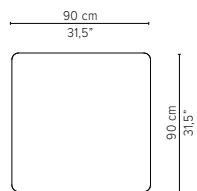

* Appearances, measurements and weights may slightly differ from reality.

T-TABLE

LOW DINING TABLES

H 67cm / 26,4"

TECHNICAL DRAWINGS

80x80cm / 31,5"x31,5"

D2171-Cx
CERAMIC TOP

D2171-Lx
LAVASTONE TOP

D2171-T
TEAK TOP

Packaging bottom plate: 74x74x16cm - 0,09m³ - 34,75kg
Packaging leg: 67x10x10cm - 0,01m³ - 4,05kg
Packaging top plate: tbc
Packaging ceramic top: tbc
Packaging lavastone top: tbc
Packaging teak top: tbc

90x90cm / 35,4"x35,4"

D2172-Cx
CERAMIC TOP

D2172-Lx
LAVASTONE TOP

D2172-T
TEAK TOP

Packaging bottom plate: 74x74x16cm - 0,09m³ - 34,75kg
Packaging leg: 67x10x10cm - 0,01m³ - 4,05kg
Packaging top plate: tbc
Packaging ceramic top: tbc
Packaging lavastone top: tbc
Packaging teak top: tbc

* Appearances, measurements and weights may slightly differ from reality.

T-TABLE

TECHNICAL DRAWINGS

LOW DINING TABLES

H 67cm / 26,4"

240x98cm / 94,5"x38,6"

D2177-Cx
CERAMIC TOP

D2177-T
TEAK TOP