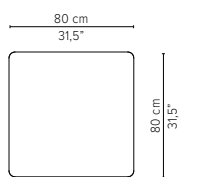

Dia 90cm / 35,4"

D2161-Cx
CERAMIC TOP

D2161-Lx
LAVASTONE TOP

D2161-T
TEAK TOP

Packaging bottom plate: 74x74x16cm - 0,09m³ - 34,75kg
 Packaging leg: 67x10x10cm - 0,01m³ - 4,05kg
 Packaging top plate: tbc
 Packaging ceramic top: tbc
 Packaging lavastone top: tbc
 Packaging teak top: tbc

Dia 125cm / 49,2"

D2163-Cx
CERAMIC TOP

D2163-Lx
LAVASTONE TOP

D2163-T
TEAK TOP

Packaging bottom plate: 74x74x16cm - 0,09m³ - 34,75kg
 Packaging leg: 67x10x10cm - 0,01m³ - 4,05kg
 Packaging top plate: tbc
 Packaging ceramic top: tbc
 Packaging lavastone top: tbc
 Packaging teak top: tbc

* Appearances, measurements and weights may slightly differ from reality.

T-TABLE

LOW DINING TABLES

H 67cm / 26,4"

TECHNICAL DRAWINGS

80x80cm / 31,5"x31,5"

D2171-Cx
CERAMIC TOP

D2171-Lx
LAVASTONE TOP

D2171-T
TEAK TOP

Packaging bottom plate: 74x74x16cm - 0,09m³ - 34,75kg
Packaging leg: 67x10x10cm - 0,01m³ - 4,05kg
Packaging top plate: tbc
Packaging ceramic top: tbc
Packaging lavastone top: tbc
Packaging teak top: tbc