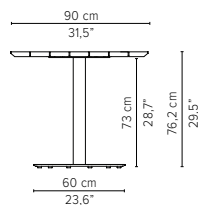

* Appearances, measurements and weights may slightly differ from reality.

T-TABLE

DINING TABLES

H 75cm / 29,5"

TECHNICAL DRAWINGS

80x80cm / 31,5"x31,5"

D2169-Cx
CERAMIC TOP

D2169-Lx
LAVASTONE TOP

D2169-T
TEAK TOP

Packaging bottom plate: 74x74x16cm - 0,09m³ - 34,75kg
Packaging leg: 75x10x10cm - 0,01m³ - 4,45kg
Packaging top plate: tbc
Packaging ceramic top: tbc
Packaging lavastone top: tbc
Packaging teak top: tbc

90x90cm / 35,4"x35,4"

D2170-Cx
CERAMIC TOP

D2170-Lx
LAVASTONE TOP

D2170-T
TEAK TOP

Packaging bottom plate: 74x74x16cm - 0,09m³ - 34,75kg
Packaging leg: 75x10x10cm - 0,01m³ - 4,45kg
Packaging top plate: tbc
Packaging ceramic top: tbc
Packaging lavastone top: tbc
Packaging teak top: tbc

* Appearances, measurements and weights may slightly differ from reality.

T-TABLE

TECHNICAL DRAWINGS

DINING TABLES

H 75cm / 29,5"

240x98cm / 94,5"x38,6"

D2175-Cx
CERAMIC TOP

D2175-T
TEAK TOP