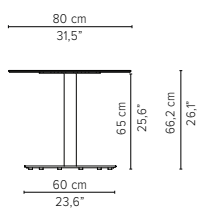

Dia 125cm / 49,2"

D2163-Cx
CERAMIC TOP

D2163-Lx
LAVASTONE TOP

D2163-T
TEAK TOP

Packaging bottom plate: 74x74x16cm - 0,09m³ - 34,75kg
 Packaging leg: 67x10x10cm - 0,01m³ - 4,05kg
 Packaging top plate: tbc
 Packaging ceramic top: tbc
 Packaging lavastone top: tbc
 Packaging teak top: tbc

* Appearances, measurements and weights may slightly differ from reality.

T-TABLE

LOW DINING TABLES

H 67cm / 26,4"

TECHNICAL DRAWINGS

80x80cm / 31,5"x31,5"

D2171-Cx
CERAMIC TOP

D2171-Lx
LAVASTONE TOP

D2171-T
TEAK TOP

Packaging bottom plate: 74x74x16cm - 0,09m³ - 34,75kg
Packaging leg: 67x10x10cm - 0,01m³ - 4,05kg
Packaging top plate: tbc
Packaging ceramic top: tbc
Packaging lavastone top: tbc
Packaging teak top: tbc

* Appearances, measurements and weights may slightly differ from reality.

T-TABLE

TECHNICAL DRAWINGS

LOW DINING TABLES

H 67cm / 26,4"

240x98cm / 94,5"x38,6"

D2177-Cx
CERAMIC TOP

D2177-T
TEAK TOP