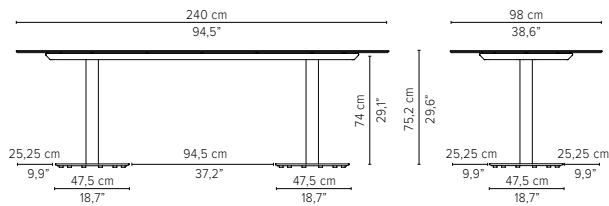

* Appearances, measurements and weights may slightly differ from reality.

T-TABLE

DINING TABLES

H 75cm / 29,5"

TECHNICAL DRAWINGS

80x80cm / 31,5"x31,5"

D2169-Cx
CERAMIC TOP

D2169-Lx
LAVASTONE TOP

90x90cm / 35,4"x35,4"

D2170-Cx
CERAMIC TOP

D2170-Lx
LAVASTONE TOP

D2170-T
TEAK TOP

Packaging bottom plate: 74x74x16cm - 0,09m³ - 34,75kg
Packaging leg: 75x10x10cm - 0,01m³ - 4,45kg
Packaging top plate: tbc
Packaging ceramic top: tbc
Packaging lavastone top: tbc
Packaging teak top: tbc

* Appearances, measurements and weights may slightly differ from reality.

T-TABLE

TECHNICAL DRAWINGS

DINING TABLES

H 75cm / 29,5"

240x98cm / 94,5"x38,6"

D2175-Cx
CERAMIC TOP

D2175-T
TEAK TOP

Packaging bottom plate: 74x74x16cm - 0,09m³ - 34,75kg
 Packaging leg: 75x10x10cm - 0,01m³ - 4,45kg
 Packaging top plate: tbc
 Packaging ceramic top: tbc
 Packaging lavastone top: tbc
 Packaging teak top: tbc