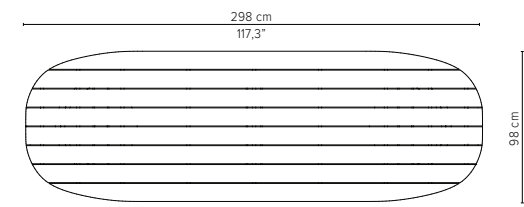

D2178-T
TEAK TOP

Packaging bottom plate: 74x74x16cm - 0,09m³ - 34,75kg
Packaging leg: 67x10x10cm - 0,01m³ - 4,05kg
Packaging top plate: tbc
Packaging ceramic top: tbc
Packaging lavastone top: tbc
Packaging teak top: tbc

* Appearances, measurements and weights may slightly differ from reality.