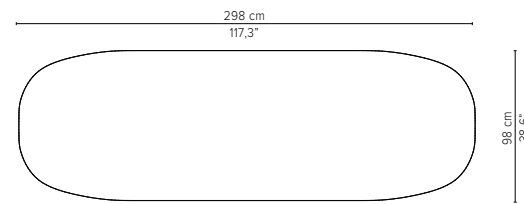

D2178-Cx
CERAMIC TOP