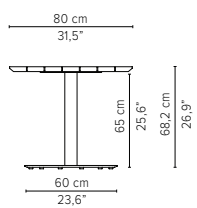

Dia 125cm / 49,2"

D2163-Cx
CERAMIC TOP

D2163-Lx
LAVASTONE TOP

D2163-T
TEAK TOP

Packaging bottom plate: 74x74x16cm - 0,09m³ - 34,75kg
 Packaging leg: 67x10x10cm - 0,01m³ - 4,05kg
 Packaging top plate: tbc
 Packaging ceramic top: tbc
 Packaging lavastone top: tbc
 Packaging teak top: tbc

* Appearances, measurements and weights may slightly differ from reality.

T-TABLE

LOW DINING TABLES

H 67cm / 26,4"

TECHNICAL DRAWINGS

80x80cm / 31,5"x31,5"

D2171-Cx
CERAMIC TOP

D2171-Lx
LAVASTONE TOP

D2171-T
TEAK TOP

Packaging bottom plate: 74x74x16cm - 0,09m³ - 34,75kg
Packaging leg: 67x10x10cm - 0,01m³ - 4,05kg
Packaging top plate: tbc
Packaging ceramic top: tbc
Packaging lavastone top: tbc
Packaging teak top: tbc

* Appearances, measurements and weights may slightly differ from reality.

T-TABLE

TECHNICAL DRAWINGS

LOW DINING TABLES

H 67cm / 26,4"

240x98cm / 94,5"x38,6"

D2177-Cx
CERAMIC TOP

D2177-T
TEAK TOP