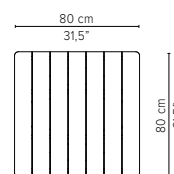

* Appearances, measurements and weights may slightly differ from reality.

T-TABLE

TECHNICAL DRAWINGS

COFFEE TABLES

H 35cm / 13,8"

Dia 80cm / 31,5"

D2168-Cx
CERAMIC TOP

D2168-Lx
LAVASTONE TOP

Dia 125cm / 49,2"

D2165-Cx
CERAMIC TOP

D2165-Lx
LAVASTONE TOP

D2165-T
TEAK TOP

Packaging bottom plate: 74x74x16cm - 0.09m³ - 34,75kg
 Packaging leg: 34x10x10cm - 0,01m³ - 2,05kg
 Packaging top plate: tbc
 Packaging ceramic top: tbc
 Packaging lavastone top: tbc
 Packaging teak top: tbc

* Appearances, measurements and weights may slightly differ from reality.

T-TABLE

TECHNICAL DRAWINGS

COFFEE TABLES

H 35cm / 13,8"

80x80cm / 31,5"x31,5"

D2173-Cx
CERAMIC TOP

D2173-Lx
LAVASTONE TOP

D2173-T
TEAK TOP

Packaging bottom plate: 74x74x16cm - 0,09m³ - 34,75kg

Packaging leg: 34x10x10cm - 0,01m³ - 2,05kg

Packaging top plate: tbc

Packaging ceramic top: tbc

Packaging lavastone top: tbc

Packaging teak top: tbc