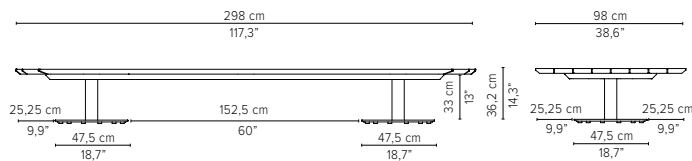

Packaging lavastone top: tbc

Packaging teak top: tbc

* Appearances, measurements and weights may slightly differ from reality.

T-TABLE

TECHNICAL DRAWINGS

COFFEE TABLES

H 35cm / 13,8"

240x98cm / 94,5"x38,6"

D2179-Cx
CERAMIC TOP

D2179-T
TEAK TOP

Packaging bottom plate: 74x74x16cm - 0,09m³ - 34,75kg
 Packaging leg: 34x10x10cm - 0,01m³ - 2,05kg
 Packaging top plate: tbc
 Packaging ceramic top: tbc
 Packaging lavastone top: tbc
 Packaging teak top: tbc

298x98cm / 117,3"x38,6"

D2180-Cx
CERAMIC TOP

D2180-T
TEAK TOP

Packaging bottom plate: 74x74x16cm - 0,09m³ - 34,75kg
 Packaging leg: 34x10x10cm - 0,01m³ - 2,05kg
 Packaging top plate: tbc
 Packaging ceramic top: tbc
 Packaging lavastone top: tbc
 Packaging teak top: tbc