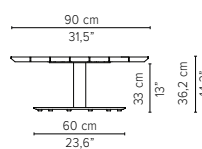

* Appearances, measurements and weights may slightly differ from reality.

T-TABLE

TECHNICAL DRAWINGS

COFFEE TABLES

H 35cm / 13,8"

80x80cm / 31,5"x31,5"

D2173-Cx
CERAMIC TOP

D2173-Lx
LAVASTONE TOP

D2173-T
TEAK TOP

Packaging bottom plate: 74x74x16cm - 0,09m³ - 34,75kg

Packaging leg: 34x10x10cm - 0,01m³ - 2,05kg

Packaging top plate: tbc

Packaging ceramic top: tbc

Packaging lavastone top: tbc

Packaging teak top: tbc

90x90cm / 35,4"x35,4"

D2174-Cx
CERAMIC TOP

D2174-Lx
LAVASTONE TOP

D2174-T
TEAK TOP

Packaging bottom plate: 74x74x16cm - 0,09m³ - 34,75kg

Packaging leg: 34x10x10cm - 0,01m³ - 2,05kg

Packaging top plate: tbc

Packaging ceramic top: tbc

Packaging lavastone top: tbc

Packaging teak top: tbc

* Appearances, measurements and weights may slightly differ from reality.

T-TABLE

TECHNICAL DRAWINGS

COFFEE TABLES

H 35cm / 13,8"

240x98cm / 94,5"x38,6"