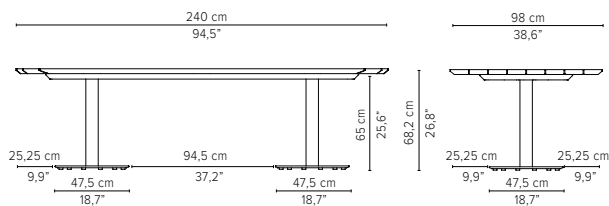

* Appearances, measurements and weights may slightly differ from reality.

T-TABLE

LOW DINING TABLES

H 67cm / 26,4"

TECHNICAL DRAWINGS

80x80cm / 31,5"x31,5"

D2171-Cx
CERAMIC TOP

D2171-Lx
LAVASTONE TOP

90x90cm / 35,4"x35,4"

D2172-Cx
CERAMIC TOP

D2172-Lx
LAVASTONE TOP

D2172-T
TEAK TOP

Packaging bottom plate: 74x74x16cm - 0,09m³ - 34,75kg
Packaging leg: 67x10x10cm - 0,01m³ - 4,05kg
Packaging top plate: tbc
Packaging ceramic top: tbc
Packaging lavastone top: tbc
Packaging teak top: tbc

* Appearances, measurements and weights may slightly differ from reality.

T-TABLE

TECHNICAL DRAWINGS

LOW DINING TABLES

H 67cm / 26,4"

240x98cm / 94,5"x38,6"

D2177-Cx
CERAMIC TOP

D2177-T
TEAK TOP

Packaging bottom plate: 74x74x16cm - 0,09m³ - 34,75kg
 Packaging leg: 67x10x10cm - 0,01m³ - 4,05kg
 Packaging top plate: tbc
 Packaging ceramic top: tbc
 Packaging lavastone top: tbc
 Packaging teak top: tbc