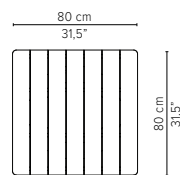

Dia 90cm / 35,4"

D2160-Cx
CERAMIC TOP

D2160-Lx
LAVASTONE TOP

D2160-T
TEAK TOP

Packaging bottom plate: 74x74x16cm - 0,09m³ - 34,75kg
 Packaging leg: 75x10x10cm - 0,01m³ - 4,45kg
 Packaging top plate: tbc
 Packaging ceramic top: tbc
 Packaging lavastone top: tbc
 Packaging teak top: tbc

Dia 125cm / 49,2"

D2162-Cx
CERAMIC TOP

D2162-Lx
LAVASTONE TOP

D2162-T
TEAK TOP

Packaging bottom plate: 74x74x16cm - 0,09m³ - 34,75kg
 Packaging leg: 75x10x10cm - 0,01m³ - 4,45kg
 Packaging top plate: tbc
 Packaging ceramic top: tbc
 Packaging lavastone top: tbc
 Packaging teak top: tbc

* Appearances, measurements and weights may slightly differ from reality.

T-TABLE

DINING TABLES

H 75cm / 29,5"

TECHNICAL DRAWINGS

80x80cm / 31,5"x31,5"

D2169-Cx
CERAMIC TOP

D2169-Lx
LAVASTONE TOP

D2169-T
TEAK TOP

Packaging bottom plate: 74x74x16cm - 0,09m³ - 34,75kg
Packaging leg: 75x10x10cm - 0,01m³ - 4,45kg
Packaging top plate: tbc
Packaging ceramic top: tbc
Packaging lavastone top: tbc
Packaging teak top: tbc