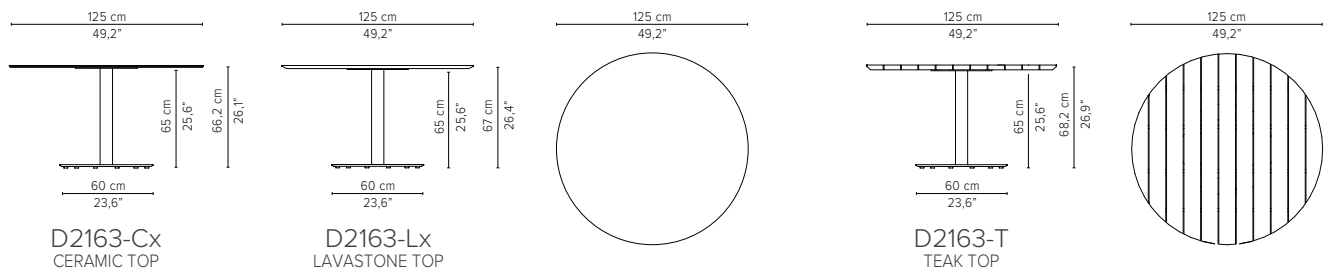

* Appearances, measurements and weights may slightly differ from reality.

T-TABLE

TECHNICAL DRAWINGS

LOW DINING TABLES

H 67cm / 26,4"

Dia 80cm / 31,5"

D2167-Cx
CERAMIC TOP

D2167-Lx
LAVASTONE TOP

Dia 90cm / 35,4"

D2161-Cx
CERAMIC TOP

D2161-Lx
LAVASTONE TOP

D2161-T
TEAK TOP

Packaging bottom plate: 74x74x16cm - 0,09m³ - 34,75kg
 Packaging leg: 67x10x10cm - 0,01m³ - 4,05kg
 Packaging top plate: tbc
 Packaging ceramic top: tbc
 Packaging lavastone top: tbc
 Packaging teak top: tbc

Dia 125cm / 49,2"

D2163-Cx
CERAMIC TOP

D2163-Lx
LAVASTONE TOP

D2163-T
TEAK TOP

Packaging bottom plate: 74x74x16cm - 0,09m³ - 34,75kg
 Packaging leg: 67x10x10cm - 0,01m³ - 4,05kg
 Packaging top plate: tbc
 Packaging ceramic top: tbc
 Packaging lavastone top: tbc
 Packaging teak top: tbc

* Appearances, measurements and weights may slightly differ from reality.

T-TABLE

LOW DINING TABLES

H 67cm / 26,4"

TECHNICAL DRAWINGS

80x80cm / 31,5"x31,5"

D2171-Cx
CERAMIC TOP

D2171-Lx
LAVASTONE TOP