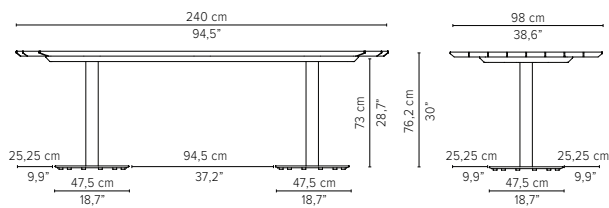

* Appearances, measurements and weights may slightly differ from reality.

T-TABLE

DINING TABLES

H 75cm / 29,5"

TECHNICAL DRAWINGS

80x80cm / 31,5"x31,5"

D2169-Cx
CERAMIC TOP

D2169-Lx
LAVASTONE TOP

90x90cm / 35,4"x35,4"

D2170-Cx
CERAMIC TOP

D2170-Lx
LAVASTONE TOP

D2170-T
TEAK TOP

Packaging bottom plate: 74x74x16cm - 0,09m³ - 34,75kg
Packaging leg: 75x10x10cm - 0,01m³ - 4,45kg
Packaging top plate: tbc
Packaging ceramic top: tbc
Packaging lavastone top: tbc
Packaging teak top: tbc

* Appearances, measurements and weights may slightly differ from reality.

T-TABLE

TECHNICAL DRAWINGS

DINING TABLES

H 75cm / 29,5"

240x98cm / 94,5"x38,6"

D2175-Cx
CERAMIC TOP

D2175-T
TEAK TOP

Packaging bottom plate: 74x74x16cm - 0,09m³ - 34,75kg
 Packaging leg: 75x10x10cm - 0,01m³ - 4,45kg
 Packaging top plate: tbc
 Packaging ceramic top: tbc
 Packaging lavastone top: tbc
 Packaging teak top: tbc