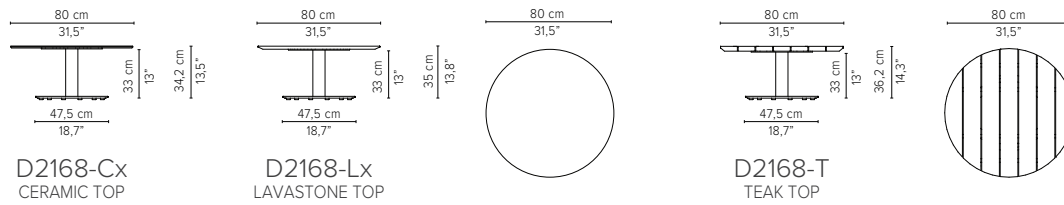

* Appearances, measurements and weights may slightly differ from reality.

T-TABLE

TECHNICAL DRAWINGS

LOW DINING TABLES

H 67cm / 26,4"

240x98cm / 94,5"x38,6"

D2177-Cx
CERAMIC TOP

D2177-T
TEAK TOP

298x98cm / 117,3"x38,6"

D2178-Cx
CERAMIC TOP

D2178-T
TEAK TOP

Packaging bottom plate: 74x74x16cm - 0,09m³ - 34,75kg
 Packaging leg: 67x10x10cm - 0,01m³ - 4,05kg
 Packaging top plate: tbc
 Packaging ceramic top: tbc
 Packaging lavastone top: tbc
 Packaging teak top: tbc

* Appearances, measurements and weights may slightly differ from reality.

T-TABLE

TECHNICAL DRAWINGS

COFFEE TABLES

H 35cm / 13,8"

Dia 80cm / 31,5"

D2168-Cx
CERAMIC TOP

D2168-Lx
LAVASTONE TOP