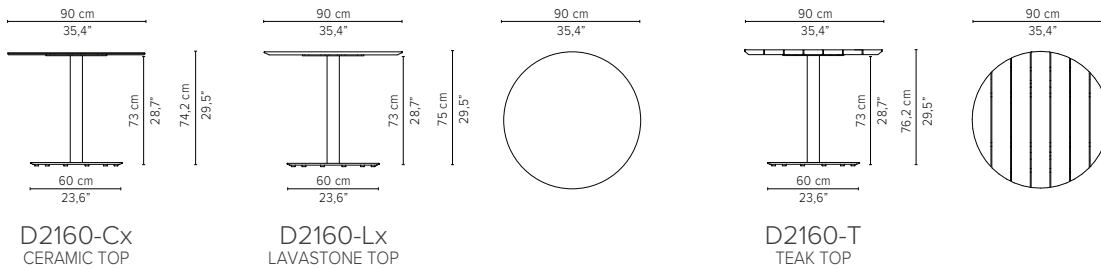

TABLE TOP CERAMIC

* this colour may possibly show subtle veins

T-TABLE

TECHNICAL DRAWINGS

DINING TABLES

H 75cm / 29,5"

Dia 80cm / 31,5"

D2166-Cx
CERAMIC TOP

D2166-Lx
LAVASTONE TOP

D2166-T
TEAK TOP

Packaging bottom plate: 74x74x16cm - 0,09m³ - 34,75kg
 Packaging leg: 75x10x10cm - 0,01m³ - 4,45kg
 Packaging top plate: tbc
 Packaging ceramic top: tbc
 Packaging lavastone top: tbc
 Packaging teak top: tbc

Dia 90cm / 35,4"

D2160-Cx
CERAMIC TOP

D2160-Lx
LAVASTONE TOP

D2160-T
TEAK TOP

Packaging bottom plate: 74x74x16cm - 0,09m³ - 34,75kg
 Packaging leg: 75x10x10cm - 0,01m³ - 4,45kg
 Packaging top plate: tbc
 Packaging ceramic top: tbc
 Packaging lavastone top: tbc
 Packaging teak top: tbc

* Appearances, measurements and weights may slightly differ from reality.

T-TABLE

DINING TABLES

H 75cm / 29,5"

TECHNICAL DRAWINGS

80x80cm / 31,5"x31,5"

D2169-Cx
CERAMIC TOP

D2169-Lx
LAVASTONE TOP