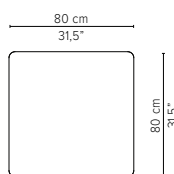

* Appearances, measurements and weights may slightly differ from reality.

T-TABLE

TECHNICAL DRAWINGS

COFFEE TABLES

H 35cm / 13,8"

Dia 80cm / 31,5"

D2168-Cx
CERAMIC TOP

D2168-Lx
LAVASTONE TOP

Dia 125cm / 49,2"

D2165-Cx
CERAMIC TOP

D2165-Lx
LAVASTONE TOP

D2165-T
TEAK TOP

Packaging bottom plate: 74x74x16cm - 0.09m³ - 34,75kg
 Packaging leg: 34x10x10cm - 0,01m³ - 2,05kg
 Packaging top plate: tbc
 Packaging ceramic top: tbc
 Packaging lavastone top: tbc
 Packaging teak top: tbc

* Appearances, measurements and weights may slightly differ from reality.

T-TABLE

TECHNICAL DRAWINGS

COFFEE TABLES

H 35cm / 13,8"

80x80cm / 31,5"x31,5"

D2173-Cx
CERAMIC TOP

D2173-Lx
LAVASTONE TOP

D2173-T
TEAK TOP

Packaging bottom plate: 74x74x16cm - 0,09m³ - 34,75kg

Packaging leg: 34x10x10cm - 0,01m³ - 2,05kg

Packaging top plate: tbc

Packaging ceramic top: tbc

Packaging lavastone top: tbc

Packaging teak top: tbc