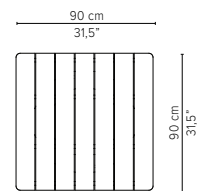

* Appearances, measurements and weights may slightly differ from reality.

T-TABLE

LOW DINING TABLES

H 67cm / 26,4"

TECHNICAL DRAWINGS

80x80cm / 31,5"x31,5"

D2171-Cx
CERAMIC TOP

D2171-Lx
LAVASTONE TOP

D2171-T
TEAK TOP

Packaging bottom plate: 74x74x16cm - 0,09m³ - 34,75kg
Packaging leg: 67x10x10cm - 0,01m³ - 4,05kg
Packaging top plate: tbc
Packaging ceramic top: tbc
Packaging lavastone top: tbc
Packaging teak top: tbc

90x90cm / 35,4"x35,4"

D2172-Cx
CERAMIC TOP

D2172-Lx
LAVASTONE TOP

D2172-T
TEAK TOP

Packaging bottom plate: 74x74x16cm - 0,09m³ - 34,75kg
Packaging leg: 67x10x10cm - 0,01m³ - 4,05kg
Packaging top plate: tbc
Packaging ceramic top: tbc
Packaging lavastone top: tbc
Packaging teak top: tbc

* Appearances, measurements and weights may slightly differ from reality.

T-TABLE

TECHNICAL DRAWINGS

LOW DINING TABLES

H 67cm / 26,4"

240x98cm / 94,5"x38,6"

D2177-Cx
CERAMIC TOP

D2177-T
TEAK TOP