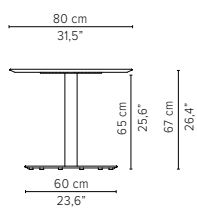

Dia 125cm / 49,2"

D2163-Cx
CERAMIC TOP

D2163-Lx
LAVASTONE TOP

D2163-T
TEAK TOP

Packaging bottom plate: 74x74x16cm - 0,09m³ - 34,75kg
 Packaging leg: 67x10x10cm - 0,01m³ - 4,05kg
 Packaging top plate: tbc
 Packaging ceramic top: tbc
 Packaging lavastone top: tbc
 Packaging teak top: tbc

* Appearances, measurements and weights may slightly differ from reality.

T-TABLE

LOW DINING TABLES

H 67cm / 26,4"

TECHNICAL DRAWINGS

80x80cm / 31,5"x31,5"

D2171-Cx
CERAMIC TOP

D2171-Lx
LAVASTONE TOP

D2171-T
TEAK TOP

Packaging bottom plate: 74x74x16cm - 0,09m³ - 34,75kg
Packaging leg: 67x10x10cm - 0,01m³ - 4,05kg
Packaging top plate: tbc
Packaging ceramic top: tbc
Packaging lavastone top: tbc
Packaging teak top: tbc

* Appearances, measurements and weights may slightly differ from reality.

T-TABLE

TECHNICAL DRAWINGS

LOW DINING TABLES

H 67cm / 26,4"

240x98cm / 94,5"x38,6"

D2177-Cx
CERAMIC TOP

D2177-T
TEAK TOP