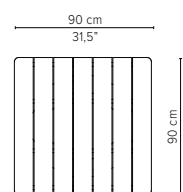

* Appearances, measurements and weights may slightly differ from reality.

T-TABLE

TECHNICAL DRAWINGS

COFFEE TABLES

H 35cm / 13,8"

80x80cm / 31,5"x31,5"

D2173-Cx
CERAMIC TOP

D2173-Lx
LAVASTONE TOP

D2173-T
TEAK TOP

Packaging bottom plate: 74x74x16cm - 0,09m³ - 34,75kg

Packaging leg: 34x10x10cm - 0,01m³ - 2,05kg

Packaging top plate: tbc

Packaging ceramic top: tbc

Packaging lavastone top: tbc

Packaging teak top: tbc

90x90cm / 35,4"x35,4"

D2174-Cx
CERAMIC TOP

D2174-Lx
LAVASTONE TOP

D2174-T
TEAK TOP

Packaging bottom plate: 74x74x16cm - 0,09m³ - 34,75kg

Packaging leg: 34x10x10cm - 0,01m³ - 2,05kg

Packaging top plate: tbc

Packaging ceramic top: tbc

Packaging lavastone top: tbc

Packaging teak top: tbc

* Appearances, measurements and weights may slightly differ from reality.

T-TABLE

TECHNICAL DRAWINGS

COFFEE TABLES

H 35cm / 13,8"

240x98cm / 94,5"x38,6"