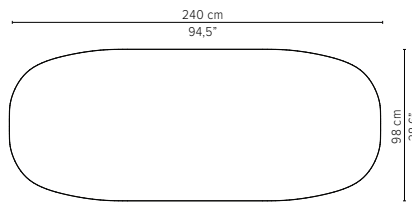

90x90cm / 35,4"x35,4"

D2170-Cx
CERAMIC TOP

D2170-Lx
LAVASTONE TOP

D2170-T
TEAK TOP

Packaging bottom plate: 74x74x16cm - 0,09m³ - 34,75kg
Packaging leg: 75x10x10cm - 0,01m³ - 4,45kg
Packaging top plate: tbc
Packaging ceramic top: tbc
Packaging lavastone top: tbc
Packaging teak top: tbc

* Appearances, measurements and weights may slightly differ from reality.

T-TABLE

TECHNICAL DRAWINGS

DINING TABLES

H 75cm / 29,5"

240x98cm / 94,5"x38,6"

D2175-Cx
CERAMIC TOP

D2175-T
TEAK TOP

Packaging bottom plate: 74x74x16cm - 0,09m³ - 34,75kg
 Packaging leg: 75x10x10cm - 0,01m³ - 4,45kg
 Packaging top plate: tbc
 Packaging ceramic top: tbc
 Packaging lavastone top: tbc
 Packaging teak top: tbc

298x98cm / 117,3"x38,6"

D2176-Cx
CERAMIC TOP

D2176-T
TEAK TOP

Packaging bottom plate: 74x74x16cm - 0,09m³ - 34,75kg
 Packaging leg: 75x10x10cm - 0,01m³ - 4,45kg
 Packaging top plate: tbc
 Packaging ceramic top: tbc
 Packaging lavastone top: tbc
 Packaging teak top: tbc