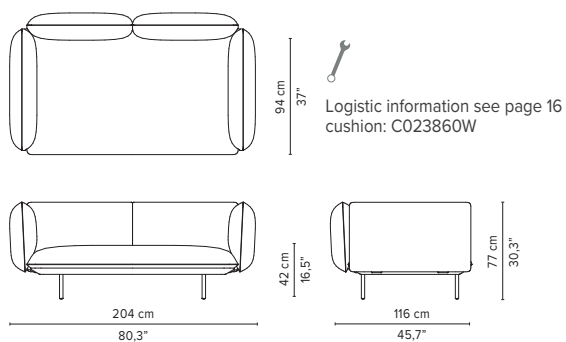

* Appearances, measurements and weights may slightly differ from reality.
The cushions on the drawings are not included in the article.

SENJA SOFA

TECHNICAL DRAWINGS

DEEP SEAT

TOTAL DEPTH 116 CM / 45.75"

023856-x-y Right Corner arm high

023857-x-y Left Corner arm high

023858-x-y Right Corner arm low

023859-x-y Left Corner arm low

023860-x-y 2-seater arm high

023861-x-y 2-seater arm low

023862-x-y 2-seater right arm low/high

023863-x-y 2-seater left arm low/high

* Appearances, measurements and weights may slightly differ from reality.
The cushions on the drawings are not included in the article.

SENJA SOFA

TECHNICAL DRAWINGS

DEEP SEAT

TOTAL DEPTH 116 CM / 45.75"

023864-x-y Right Corner arm high + pouf