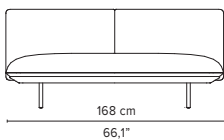

023919-x-y-z Right corner arm high + table

023920-x-y-z Left corner arm high + table

023921-x-y-z Right corner arm low + table

023922-x-y-z Left corner arm low + table

* Appearances, measurements and weights may slightly differ from reality.
The cushions on the drawings are not included in the article.

SENJA SOFA

TECHNICAL DRAWINGS

DEEP SEAT

TOTAL DEPTH 116 CM / 45.75"

023851-x-y Double pouf module

Logistic information see page 16
cushion: C023851W

023852-x-y-z Pouf + table

Logistic information see page 16
cushion: C023852W

023853-x-y Single module + pouf

Logistic information see page 16
cushion: C023853W

023854-x-y-z Single module + table

Logistic information see page 16
cushion: C023854W

023855-x-y Double module

Logistic information see page 16
cushion: C023855W

* Appearances, measurements and weights may slightly differ from reality.
The cushions on the drawings are not included in the article.

SENJA SOFA

TECHNICAL DRAWINGS

DEEP SEAT

TOTAL DEPTH 116 CM / 45.75"

023856-x-y Right Corner arm high