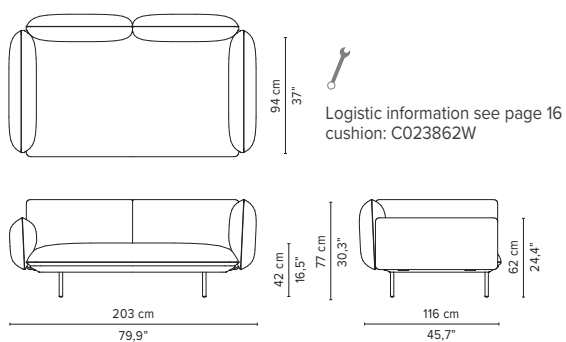

* Appearances, measurements and weights may slightly differ from reality.
The cushions on the drawings are not included in the article.

SENJA SOFA

TECHNICAL DRAWINGS

DEEP SEAT

TOTAL DEPTH 116 CM / 45.75"

023856-x-y Right Corner arm high

023857-x-y Left Corner arm high

023858-x-y Right Corner arm low

023859-x-y Left Corner arm low

023860-x-y 2-seater arm high

023861-x-y 2-seater arm low

023862-x-y 2-seater right arm low/high

023863-x-y 2-seater left arm low/high

* Appearances, measurements and weights may slightly differ from reality.
The cushions on the drawings are not included in the article.

SENJA SOFA

TECHNICAL DRAWINGS

DEEP SEAT

TOTAL DEPTH 116 CM / 45.75"

023864-x-y Right Corner arm high + pouf