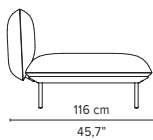

023919-x-y-z Right corner arm high + table

023920-x-y-z Left corner arm high + table

023921-x-y-z Right corner arm low + table

023922-x-y-z Left corner arm low + table

* Appearances, measurements and weights may slightly differ from reality.
The cushions on the drawings are not included in the article.

SENJA SOFA

TECHNICAL DRAWINGS

DEEP SEAT

TOTAL DEPTH 116 CM / 45.75"

023851-x-y Double pouf module

Logistic information see page 16
cushion: C023851W

023852-x-y-z Pouf + table

Logistic information see page 16
cushion: C023852W

023853-x-y Single module + pouf

Logistic information see page 16
cushion: C023853W

023854-x-y-z Single module + table

Logistic information see page 16
cushion: C023854W

023855-x-y Double module

Logistic information see page 16
cushion: C023855W

* Appearances, measurements and weights may slightly differ from reality.
The cushions on the drawings are not included in the article.

SENJA SOFA

TECHNICAL DRAWINGS

DEEP SEAT

TOTAL DEPTH 116 CM / 45.75"

023856-x-y Right Corner arm high