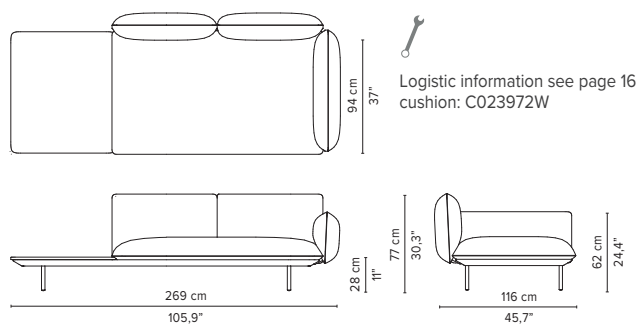

SENJA SOFA

TECHNICAL DRAWINGS

DEEP SEAT

TOTAL DEPTH 116 CM / 45.75"

023967-x-y Right corner arm low + pouf

023968-x-y Left corner arm low + pouf

023969-x-y-z Right corner arm high + table

023970-x-y-z Left corner arm high + table

023971-x-y-z Right corner arm low + table

023972-x-y-z Left corner arm low + table

* Appearances, measurements and weights may slightly differ from reality.
The cushions on the drawings are not included in the article.