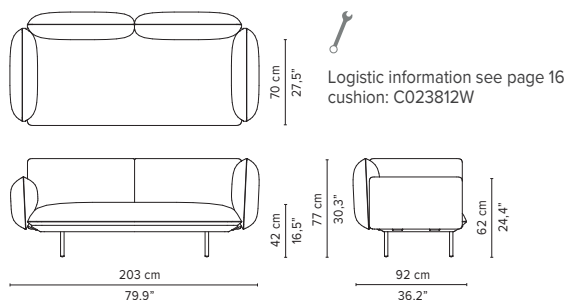

L10-Linen

L70-Ocean

T-Teak

SENJA SOFA

TECHNICAL DRAWINGS

REGULAR SEAT

TOTAL DEPTH 92 CM / 36.25"

023200-x-y Pouf module

SENJA SOFA

TECHNICAL DRAWINGS

REGULAR SEAT

TOTAL DEPTH 92 CM / 36.25"

023805-x-y Double module

023806-x-y Right Corner arm high

023807-x-y Left Corner arm high

023808-x-y Right Corner arm low

023809-x-y Left Corner arm low

023810-x-y 2-seater arm high

023811-x-y 2-seater arm low

* Appearances, measurements and weights may slightly differ from reality.
The cushions on the drawings are not included in the article.

SENJA SOFA

TECHNICAL DRAWINGS

REGULAR SEAT

TOTAL DEPTH 92 CM / 36.25"

023812-x-y 2-seater right arm low/high

023813-x-y 2-seater left arm low/high

023814-x-y Right corner arm high + pouf

023815-x-y Left corner arm high + pouf