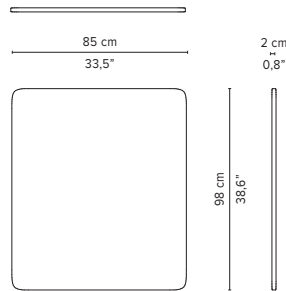

023403-x-y Meridienne Daybed

* Appearances, measurements and weights may slightly differ from reality.
The cushions on the drawings are not included in the article.

SENJA SOFA

TECHNICAL DRAWINGS

02387-x-z Console table

02381-x-z Side table

* Height from the floor = 45 cm / 17.7"

02370S-x-z Table top regular

02370D-x-z Table top deep

C02300-xW Casual back cushion

* Appearances, measurements and weights may slightly differ from reality.
The cushions on the drawings are not included in the article.