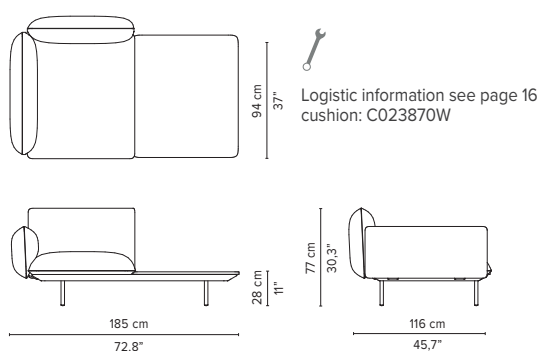

* Appearances, measurements and weights may slightly differ from reality.
The cushions on the drawings are not included in the article.

SENJA SOFA

TECHNICAL DRAWINGS

DEEP SEAT

TOTAL DEPTH 116 CM / 45.75"

023864-x-y Right Corner arm high + pouf

023865-x-y Left Corner arm high + pouf

023866-x-y Right Corner arm low + pouf

023867-x-y Left Corner arm low + pouf

023868-x-y-z Right Corner arm high + table

023869-x-y-z Left Corner arm high + table

023870-x-y-z Right Corner arm low + table

023871-x-y-z Left Corner arm low + table

* Appearances, measurements and weights may slightly differ from reality. The cushions on the drawings are not included in the article.

SENJA SOFA

TECHNICAL DRAWINGS