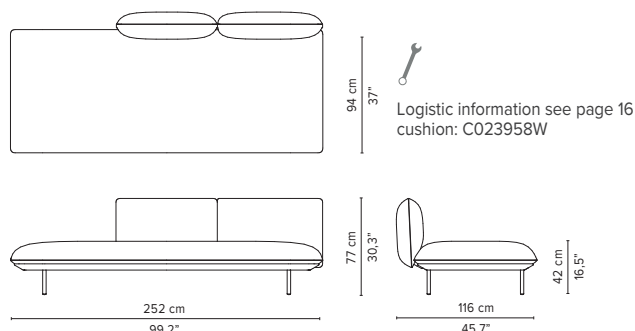

023871-x-y-z Left Corner arm low + table

* Appearances, measurements and weights may slightly differ from reality. The cushions on the drawings are not included in the article.

SENJA SOFA

TECHNICAL DRAWINGS

DEEP SEAT

TOTAL DEPTH 116 CM / 45.75"

023951-x-y Triple pouf module

023952-x-y Triple module

023953-x-y 3-seater arm high

023954-x-y 3-seater arm low

023955-x-y 3-seater right arm low/high

023956-x-y 3-seater left arm low/high

023957-x-y Right extension + pouf

023958-x-y Left extension + pouf

* Appearances, measurements and weights may slightly differ from reality.
The cushions on the drawings are not included in the article.