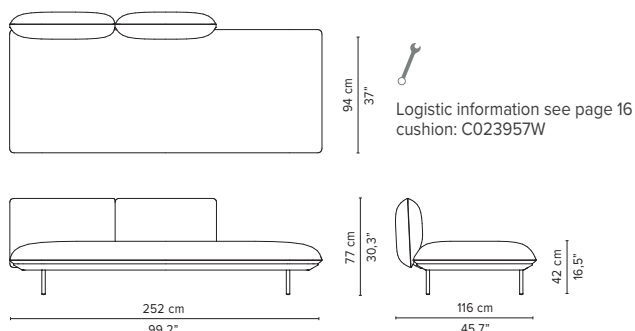

023871-x-y-z Left Corner arm low + table

* Appearances, measurements and weights may slightly differ from reality. The cushions on the drawings are not included in the article.

SENJA SOFA

TECHNICAL DRAWINGS

DEEP SEAT

TOTAL DEPTH 116 CM / 45.75"

023951-x-y Triple pouf module

023952-x-y Triple module

023953-x-y 3-seater arm high

023954-x-y 3-seater arm low

023955-x-y 3-seater right arm low/high

023956-x-y 3-seater left arm low/high

023957-x-y Right extension + pouf

023958-x-y Left extension + pouf

* Appearances, measurements and weights may slightly differ from reality.
The cushions on the drawings are not included in the article.