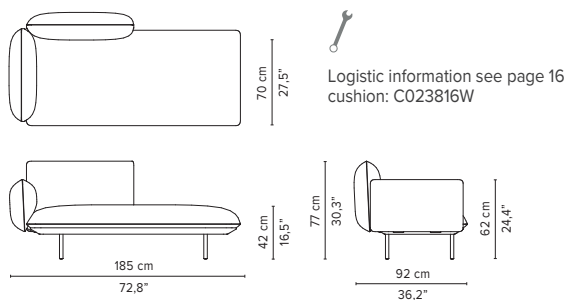

L10-Linen

L70-Ocean

T-Teak

SENJA SOFA

TECHNICAL DRAWINGS

REGULAR SEAT

TOTAL DEPTH 92 CM / 36.25"

023200-x-y Pouf module

023809-x-y Left Corner arm low

023810-x-y 2-seater arm high

023811-x-y 2-seater arm low

* Appearances, measurements and weights may slightly differ from reality.
The cushions on the drawings are not included in the article.

SENJA SOFA

TECHNICAL DRAWINGS

REGULAR SEAT

TOTAL DEPTH 92 CM / 36.25"

023812-x-y 2-seater right arm low/high

023813-x-y 2-seater left arm low/high

023814-x-y Right corner arm high + pouf

023815-x-y Left corner arm high + pouf

023816-x-y Right corner arm low + pouf

023817-x-y Left corner arm low + pouf

023818-x-y-z Right Corner arm high + table

023819-x-y-z Left Corner arm high + table

* Appearances, measurements and weights may slightly differ from reality.
The cushions on the drawings are not included in the article.