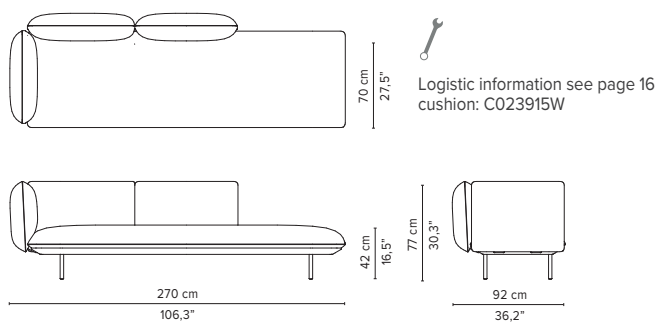

SENJA SOFA

TECHNICAL DRAWINGS

REGULAR SEAT

TOTAL DEPTH 92 CM / 36.25"

023907-x-y Right extension + pouf

023908-x-y Left extension + pouf

023909-x-y-z Right extension + table

023910-x-y-z Left extension + table

023911-x-y Right corner arm high

023912-x-y Left corner arm high

023913-x-y Right corner arm low

023914-x-y Left corner arm low

* Appearances, measurements and weights may slightly differ from reality.
The cushions on the drawings are not included in the article.

SENJA SOFA

TECHNICAL DRAWINGS

REGULAR SEAT

TOTAL DEPTH 92 CM / 36.25"

023915-x-y Right corner arm high + pouf

023916-x-y Left corner arm high + pouf

023917-x-y Right corner arm low + pouf

023918-x-y Left corner arm low + pouf