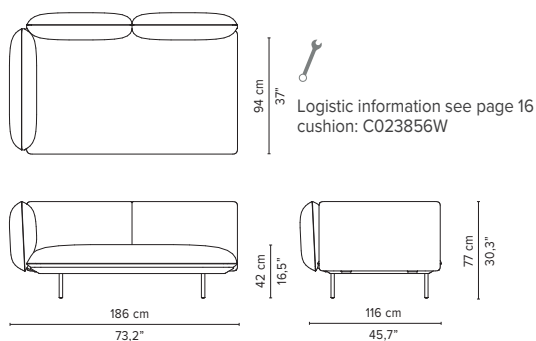

SENJA SOFA

TECHNICAL DRAWINGS

DEEP SEAT

TOTAL DEPTH 116 CM / 45.75"

023851-x-y Double pouf module

Logistic information see page 16
cushion: C023851W

023852-x-y-z Pouf + table

Logistic information see page 16
cushion: C023852W

* Appearances, measurements and weights may slightly differ from reality.
The cushions on the drawings are not included in the article.

SENJA SOFA

TECHNICAL DRAWINGS

DEEP SEAT

TOTAL DEPTH 116 CM / 45.75"

023856-x-y Right Corner arm high

023857-x-y Left Corner arm high

023858-x-y Right Corner arm low

023859-x-y Left Corner arm low

023860-x-y 2-seater arm high

023861-x-y 2-seater arm low

023862-x-y 2-seater right arm low/high

023863-x-y 2-seater left arm low/high

* Appearances, measurements and weights may slightly differ from reality.
The cushions on the drawings are not included in the article.

SENJA SOFA

TECHNICAL DRAWINGS

DEEP SEAT

TOTAL DEPTH 116 CM / 45.75"

023864-x-y Right Corner arm high + pouf