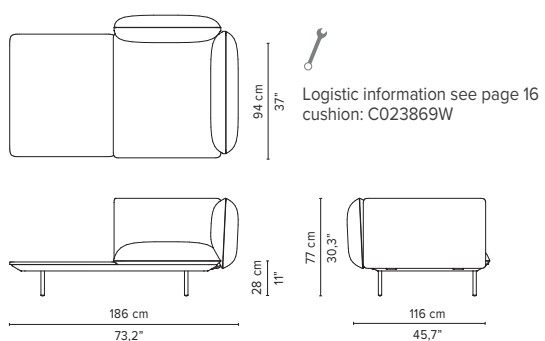

* Appearances, measurements and weights may slightly differ from reality.
The cushions on the drawings are not included in the article.

SENJA SOFA

TECHNICAL DRAWINGS

DEEP SEAT

TOTAL DEPTH 116 CM / 45.75"

023864-x-y Right Corner arm high + pouf

023865-x-y Left Corner arm high + pouf

023866-x-y Right Corner arm low + pouf

023867-x-y Left Corner arm low + pouf

023868-x-y-z Right Corner arm high + table

023869-x-y-z Left Corner arm high + table

023870-x-y-z Right Corner arm low + table

023871-x-y-z Left Corner arm low + table

* Appearances, measurements and weights may slightly differ from reality. The cushions on the drawings are not included in the article.

SENJA SOFA

TECHNICAL DRAWINGS