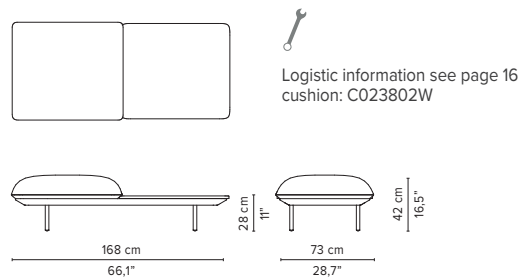

L10-Linen

L70-Ocean

T-Teak

SENJA SOFA

TECHNICAL DRAWINGS

REGULAR SEAT

TOTAL DEPTH 92 CM / 36.25"

023200-x-y Pouf module

023201-x-y Single module

023202-x-y 1-seater arm high

023203-x-y 1-seater arm low

023801-x-y Double pouf module

023802-x-y-z Pouf + table

023803-x-y Single module + pouf

023804-x-y-z Single module + table

* Appearances, measurements and weights may slightly differ from reality.
The cushions on the drawings are not included in the article.

SENJA SOFA

TECHNICAL DRAWINGS

REGULAR SEAT

TOTAL DEPTH 92 CM / 36.25"

023805-x-y Double module

023806-x-y Right Corner arm high

023807-x-y Left Corner arm high

023808-x-y Right Corner arm low