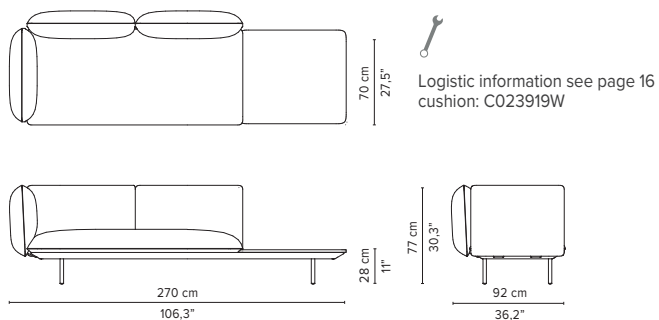

023911-x-y Right corner arm high

023912-x-y Left corner arm high

023913-x-y Right corner arm low

023914-x-y Left corner arm low

* Appearances, measurements and weights may slightly differ from reality.
The cushions on the drawings are not included in the article.

SENJA SOFA

TECHNICAL DRAWINGS

REGULAR SEAT

TOTAL DEPTH 92 CM / 36.25"

023915-x-y Right corner arm high + pouf

023916-x-y Left corner arm high + pouf

023917-x-y Right corner arm low + pouf

023918-x-y Left corner arm low + pouf

023919-x-y-z Right corner arm high + table

023920-x-y-z Left corner arm high + table

023921-x-y-z Right corner arm low + table

023922-x-y-z Left corner arm low + table

* Appearances, measurements and weights may slightly differ from reality.
The cushions on the drawings are not included in the article.