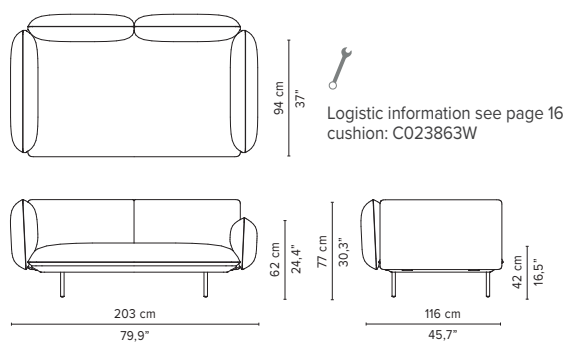

* Appearances, measurements and weights may slightly differ from reality.
The cushions on the drawings are not included in the article.

SENJA SOFA

TECHNICAL DRAWINGS

DEEP SEAT

TOTAL DEPTH 116 CM / 45.75"

023856-x-y Right Corner arm high

023857-x-y Left Corner arm high

023858-x-y Right Corner arm low

023859-x-y Left Corner arm low

023860-x-y 2-seater arm high

023861-x-y 2-seater arm low

023862-x-y 2-seater right arm low/high

023863-x-y 2-seater left arm low/high

* Appearances, measurements and weights may slightly differ from reality.
The cushions on the drawings are not included in the article.

SENJA SOFA

TECHNICAL DRAWINGS

DEEP SEAT

TOTAL DEPTH 116 CM / 45.75"

023864-x-y Right Corner arm high + pouf