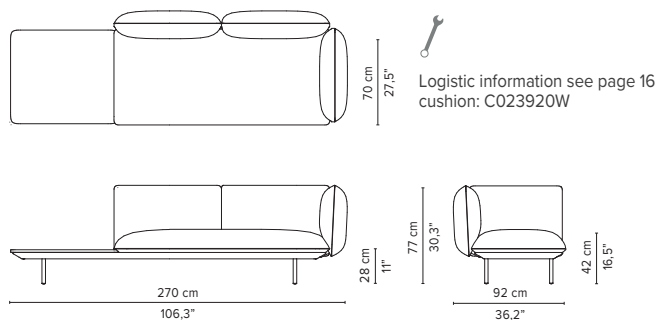

SENJA SOFA

TECHNICAL DRAWINGS

REGULAR SEAT

TOTAL DEPTH 92 CM / 36.25"

023907-x-y Right extension + pouf

023908-x-y Left extension + pouf

023909-x-y-z Right extension + table

023910-x-y-z Left extension + table

023911-x-y Right corner arm high

023912-x-y Left corner arm high

023913-x-y Right corner arm low

023914-x-y Left corner arm low

* Appearances, measurements and weights may slightly differ from reality.
The cushions on the drawings are not included in the article.

SENJA SOFA

TECHNICAL DRAWINGS

REGULAR SEAT

TOTAL DEPTH 92 CM / 36.25"

023915-x-y Right corner arm high + pouf

023916-x-y Left corner arm high + pouf

023917-x-y Right corner arm low + pouf

023918-x-y Left corner arm low + pouf

023919-x-y-z Right corner arm high + table

023920-x-y-z Left corner arm high + table

023921-x-y-z Right corner arm low + table

023922-x-y-z Left corner arm low + table

* Appearances, measurements and weights may slightly differ from reality.
The cushions on the drawings are not included in the article.