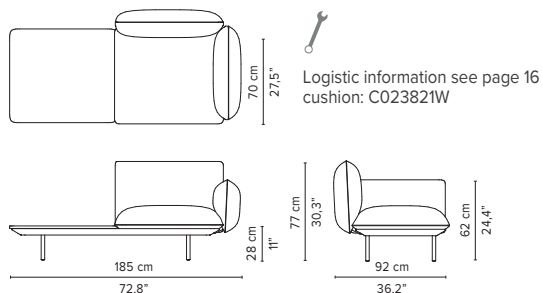

SENJA SOFA

TECHNICAL DRAWINGS

REGULAR SEAT

TOTAL DEPTH 92 CM / 36.25"

023812-x-y 2-seater right arm low/high

023813-x-y 2-seater left arm low/high

023814-x-y Right corner arm high + pouf

023815-x-y Left corner arm high + pouf

023816-x-y Right corner arm low + pouf

023817-x-y Left corner arm low + pouf

023818-x-y-z Right Corner arm high + table

023819-x-y-z Left Corner arm high + table

* Appearances, measurements and weights may slightly differ from reality.
The cushions on the drawings are not included in the article.

SENJA SOFA

TECHNICAL DRAWINGS

REGULAR SEAT

TOTAL DEPTH 92 CM / 36.25"

023820-x-y-z Right Corner arm low + table

023821-x-y-z Left Corner arm low + table

023901-x-y Triple pouf module

023902-x-y Triple module

023903-x-y 3-seater arm high

023904-x-y 3-seater arm low

023905-x-y 3-seater right arm low/high

023906-x-y 3-seater left arm low/high

* Appearances, measurements and weights may slightly differ from reality.
The cushions on the drawings are not included in the article.