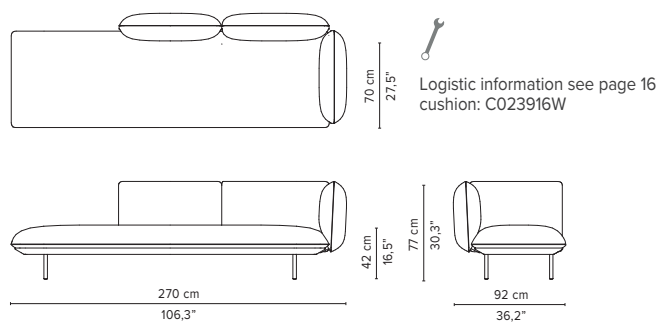

SENJA SOFA

TECHNICAL DRAWINGS

REGULAR SEAT

TOTAL DEPTH 92 CM / 36.25"

023907-x-y Right extension + pouf

023908-x-y Left extension + pouf

023909-x-y-z Right extension + table

023910-x-y-z Left extension + table

023911-x-y Right corner arm high

023912-x-y Left corner arm high

023913-x-y Right corner arm low

023914-x-y Left corner arm low

* Appearances, measurements and weights may slightly differ from reality.
The cushions on the drawings are not included in the article.

SENJA SOFA

TECHNICAL DRAWINGS

REGULAR SEAT

TOTAL DEPTH 92 CM / 36.25"

023915-x-y Right corner arm high + pouf

023916-x-y Left corner arm high + pouf

023917-x-y Right corner arm low + pouf

023918-x-y Left corner arm low + pouf

023919-x-y-z Right corner arm high + table

023920-x-y-z Left corner arm high + table

023921-x-y-z Right corner arm low + table

023922-x-y-z Left corner arm low + table

* Appearances, measurements and weights may slightly differ from reality.
The cushions on the drawings are not included in the article.