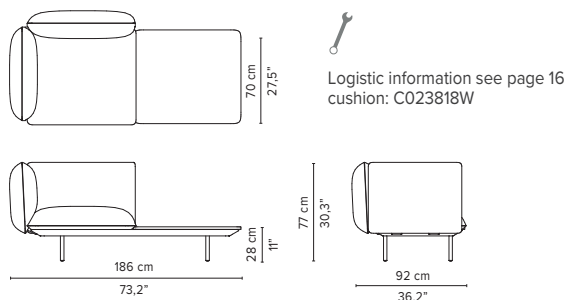

023809-x-y Left Corner arm low

023810-x-y 2-seater arm high

023811-x-y 2-seater arm low

* Appearances, measurements and weights may slightly differ from reality.
The cushions on the drawings are not included in the article.

SENJA SOFA

TECHNICAL DRAWINGS

REGULAR SEAT

TOTAL DEPTH 92 CM / 36.25"

023812-x-y 2-seater right arm low/high

023813-x-y 2-seater left arm low/high

023814-x-y Right corner arm high + pouf

023815-x-y Left corner arm high + pouf

023816-x-y Right corner arm low + pouf

023817-x-y Left corner arm low + pouf

023818-x-y-z Right Corner arm high + table

023819-x-y-z Left Corner arm high + table

* Appearances, measurements and weights may slightly differ from reality.
The cushions on the drawings are not included in the article.