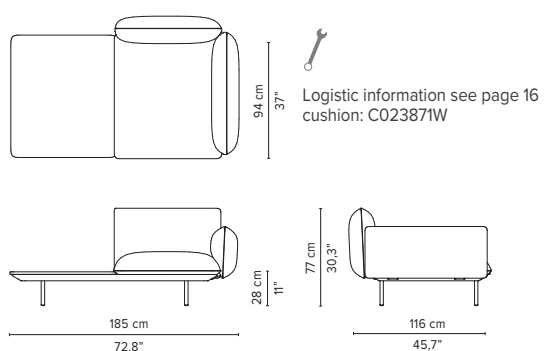

* Appearances, measurements and weights may slightly differ from reality.
The cushions on the drawings are not included in the article.

SENJA SOFA

TECHNICAL DRAWINGS

DEEP SEAT

TOTAL DEPTH 116 CM / 45.75"

023864-x-y Right Corner arm high + pouf

023865-x-y Left Corner arm high + pouf

023866-x-y Right Corner arm low + pouf

023867-x-y Left Corner arm low + pouf

023868-x-y-z Right Corner arm high + table

023869-x-y-z Left Corner arm high + table

023870-x-y-z Right Corner arm low + table

023871-x-y-z Left Corner arm low + table

* Appearances, measurements and weights may slightly differ from reality. The cushions on the drawings are not included in the article.

SENJA SOFA

TECHNICAL DRAWINGS