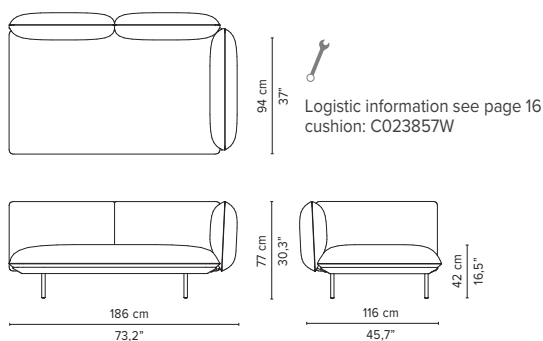

SENJA SOFA

TECHNICAL DRAWINGS

DEEP SEAT

TOTAL DEPTH 116 CM / 45.75"

023851-x-y Double pouf module

Logistic information see page 16
cushion: C023851W

023852-x-y-z Pouf + table

Logistic information see page 16
cushion: C023852W

* Appearances, measurements and weights may slightly differ from reality.
The cushions on the drawings are not included in the article.

SENJA SOFA

TECHNICAL DRAWINGS

DEEP SEAT

TOTAL DEPTH 116 CM / 45.75"

023856-x-y Right Corner arm high

023857-x-y Left Corner arm high

023858-x-y Right Corner arm low

023859-x-y Left Corner arm low

023860-x-y 2-seater arm high

023861-x-y 2-seater arm low

023862-x-y 2-seater right arm low/high

023863-x-y 2-seater left arm low/high

* Appearances, measurements and weights may slightly differ from reality.
The cushions on the drawings are not included in the article.

SENJA SOFA

TECHNICAL DRAWINGS

DEEP SEAT

TOTAL DEPTH 116 CM / 45.75"

023864-x-y Right Corner arm high + pouf