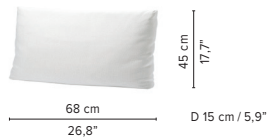

02381-x-z Side table

* Height from the floor = 45 cm / 17.7"

02370S-x-z Table top regular

02370D-x-z Table top deep

C02300-xW Casual back cushion

* Appearances, measurements and weights may slightly differ from reality.
The cushions on the drawings are not included in the article.