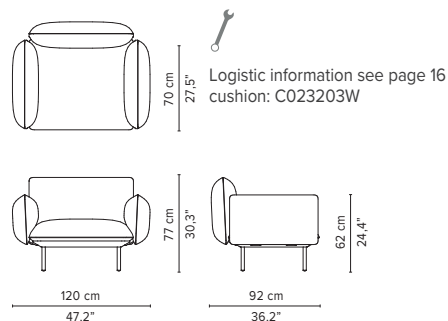

L10-Linen

L70-Ocean

T-Teak

SENJA SOFA

TECHNICAL DRAWINGS

REGULAR SEAT

TOTAL DEPTH 92 CM / 36.25"

023200-x-y Pouf module

023201-x-y Single module

023202-x-y 1-seater arm high

023203-x-y 1-seater arm low

023801-x-y Double pouf module

023802-x-y-z Pouf + table

023803-x-y Single module + pouf

023804-x-y-z Single module + table

* Appearances, measurements and weights may slightly differ from reality.
The cushions on the drawings are not included in the article.

SENJA SOFA

TECHNICAL DRAWINGS

REGULAR SEAT

TOTAL DEPTH 92 CM / 36.25"

023805-x-y Double module

023806-x-y Right Corner arm high

023807-x-y Left Corner arm high

023808-x-y Right Corner arm low