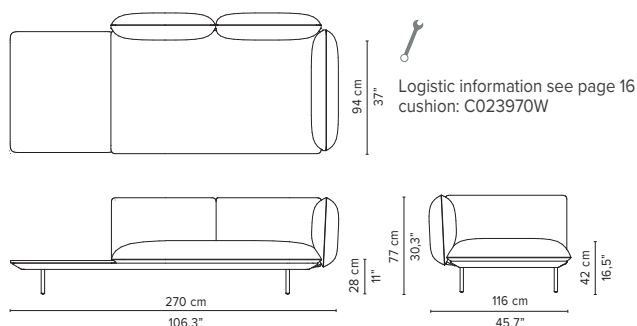

SENJA SOFA

TECHNICAL DRAWINGS

DEEP SEAT

TOTAL DEPTH 116 CM / 45.75"

023967-x-y Right corner arm low + pouf

023968-x-y Left corner arm low + pouf

023969-x-y-z Right corner arm high + table

023970-x-y-z Left corner arm high + table

023971-x-y-z Right corner arm low + table

023972-x-y-z Left corner arm low + table

* Appearances, measurements and weights may slightly differ from reality.
The cushions on the drawings are not included in the article.