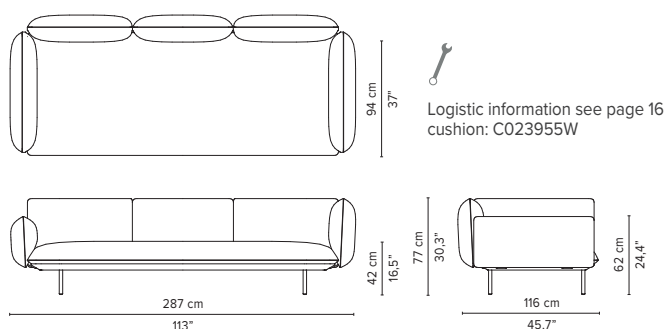

023871-x-y-z Left Corner arm low + table

* Appearances, measurements and weights may slightly differ from reality. The cushions on the drawings are not included in the article.

SENJA SOFA

TECHNICAL DRAWINGS

DEEP SEAT

TOTAL DEPTH 116 CM / 45.75"

023951-x-y Triple pouf module

023952-x-y Triple module

023953-x-y 3-seater arm high

023954-x-y 3-seater arm low

023955-x-y 3-seater right arm low/high

023956-x-y 3-seater left arm low/high

023957-x-y Right extension + pouf

023958-x-y Left extension + pouf

* Appearances, measurements and weights may slightly differ from reality.
The cushions on the drawings are not included in the article.