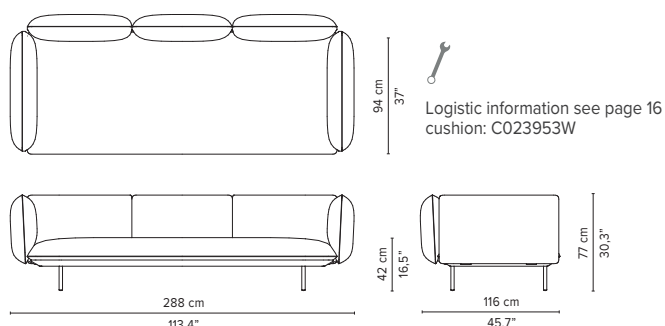

023871-x-y-z Left Corner arm low + table

* Appearances, measurements and weights may slightly differ from reality. The cushions on the drawings are not included in the article.

SENJA SOFA

TECHNICAL DRAWINGS

DEEP SEAT

TOTAL DEPTH 116 CM / 45.75"

023951-x-y Triple pouf module

023952-x-y Triple module

023953-x-y 3-seater arm high

023954-x-y 3-seater arm low

023955-x-y 3-seater right arm low/high

023956-x-y 3-seater left arm low/high

023957-x-y Right extension + pouf

023958-x-y Left extension + pouf

* Appearances, measurements and weights may slightly differ from reality.
The cushions on the drawings are not included in the article.