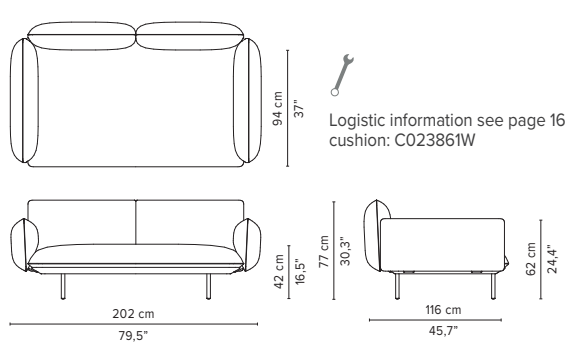

L10-Linen

L70-Ocean

T-Teak

SENJA SOFA

TECHNICAL DRAWINGS

REGULAR SEAT

TOTAL DEPTH 92 CM / 36.25"

023200-x-y Pouf module

* Appearances, measurements and weights may slightly differ from reality.
The cushions on the drawings are not included in the article.

SENJA SOFA

TECHNICAL DRAWINGS

DEEP SEAT

TOTAL DEPTH 116 CM / 45.75"

023856-x-y Right Corner arm high

023857-x-y Left Corner arm high

023858-x-y Right Corner arm low

023859-x-y Left Corner arm low

023860-x-y 2-seater arm high

023861-x-y 2-seater arm low

023862-x-y 2-seater right arm low/high

023863-x-y 2-seater left arm low/high

* Appearances, measurements and weights may slightly differ from reality.
The cushions on the drawings are not included in the article.

SENJA SOFA

TECHNICAL DRAWINGS

DEEP SEAT

TOTAL DEPTH 116 CM / 45.75"

023864-x-y Right Corner arm high + pouf