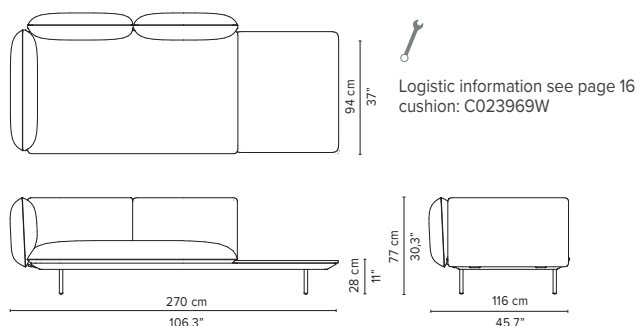

SENJA SOFA

TECHNICAL DRAWINGS

DEEP SEAT

TOTAL DEPTH 116 CM / 45.75"

023967-x-y Right corner arm low + pouf

023968-x-y Left corner arm low + pouf

023969-x-y-z Right corner arm high + table

023970-x-y-z Left corner arm high + table

023971-x-y-z Right corner arm low + table

023972-x-y-z Left corner arm low + table

* Appearances, measurements and weights may slightly differ from reality.
The cushions on the drawings are not included in the article.