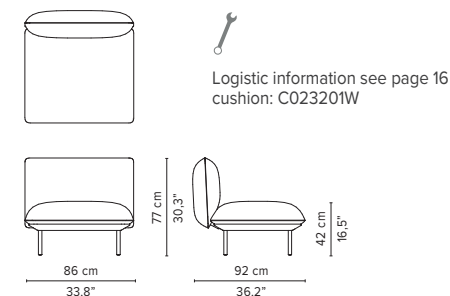

L10-Linen

L70-Ocean

T-Teak

SENJA SOFA

TECHNICAL DRAWINGS

REGULAR SEAT

TOTAL DEPTH 92 CM / 36.25"

023200-x-y Pouf module

023201-x-y Single module

023202-x-y 1-seater arm high

023203-x-y 1-seater arm low

023801-x-y Double pouf module

023802-x-y-z Pouf + table

023803-x-y Single module + pouf

023804-x-y-z Single module + table

* Appearances, measurements and weights may slightly differ from reality.
The cushions on the drawings are not included in the article.

SENJA SOFA

TECHNICAL DRAWINGS

REGULAR SEAT

TOTAL DEPTH 92 CM / 36.25"

023805-x-y Double module

023806-x-y Right Corner arm high

023807-x-y Left Corner arm high

023808-x-y Right Corner arm low