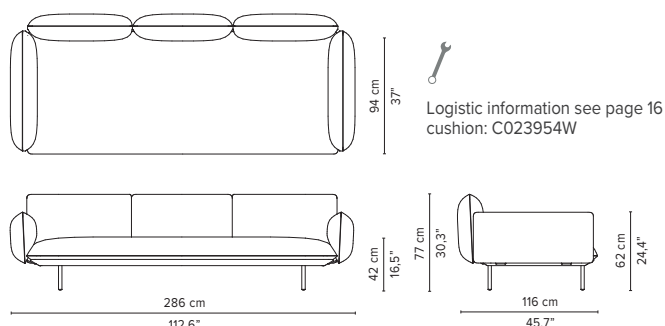

023871-x-y-z Left Corner arm low + table

* Appearances, measurements and weights may slightly differ from reality. The cushions on the drawings are not included in the article.

SENJA SOFA

TECHNICAL DRAWINGS

DEEP SEAT

TOTAL DEPTH 116 CM / 45.75"

023951-x-y Triple pouf module

023952-x-y Triple module

023953-x-y 3-seater arm high

023954-x-y 3-seater arm low

023955-x-y 3-seater right arm low/high

023956-x-y 3-seater left arm low/high

023957-x-y Right extension + pouf

023958-x-y Left extension + pouf

* Appearances, measurements and weights may slightly differ from reality.
The cushions on the drawings are not included in the article.