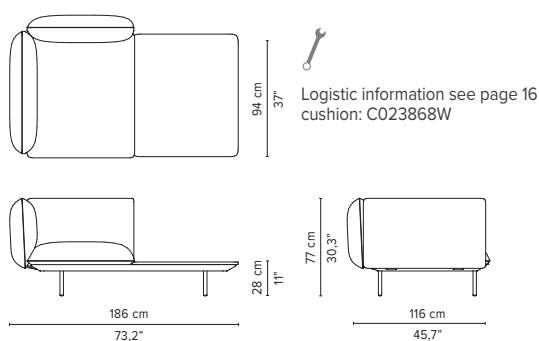

* Appearances, measurements and weights may slightly differ from reality.
The cushions on the drawings are not included in the article.

SENJA SOFA

TECHNICAL DRAWINGS

DEEP SEAT

TOTAL DEPTH 116 CM / 45.75"

023864-x-y Right Corner arm high + pouf

023865-x-y Left Corner arm high + pouf

023866-x-y Right Corner arm low + pouf

023867-x-y Left Corner arm low + pouf

023868-x-y-z Right Corner arm high + table

023869-x-y-z Left Corner arm high + table

023870-x-y-z Right Corner arm low + table

023871-x-y-z Left Corner arm low + table

* Appearances, measurements and weights may slightly differ from reality. The cushions on the drawings are not included in the article.

SENJA SOFA

TECHNICAL DRAWINGS