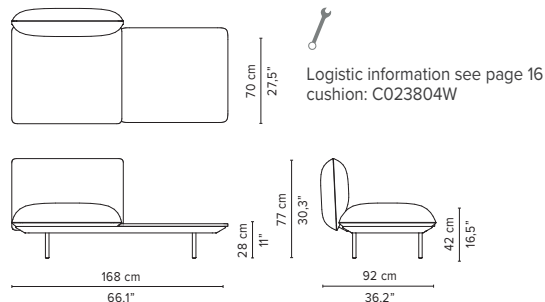

L10-Linen

L70-Ocean

T-Teak

SENJA SOFA

TECHNICAL DRAWINGS

REGULAR SEAT

TOTAL DEPTH 92 CM / 36.25"

023200-x-y Pouf module

023201-x-y Single module

023202-x-y 1-seater arm high

023203-x-y 1-seater arm low

023801-x-y Double pouf module

023802-x-y-z Pouf + table

023803-x-y Single module + pouf

023804-x-y-z Single module + table

* Appearances, measurements and weights may slightly differ from reality.
The cushions on the drawings are not included in the article.

SENJA SOFA

TECHNICAL DRAWINGS

REGULAR SEAT

TOTAL DEPTH 92 CM / 36.25"

023805-x-y Double module

023806-x-y Right Corner arm high

023807-x-y Left Corner arm high

023808-x-y Right Corner arm low

023809-x-y Left Corner arm low

023810-x-y 2-seater arm high

023811-x-y 2-seater arm low

* Appearances, measurements and weights may slightly differ from reality.
The cushions on the drawings are not included in the article.