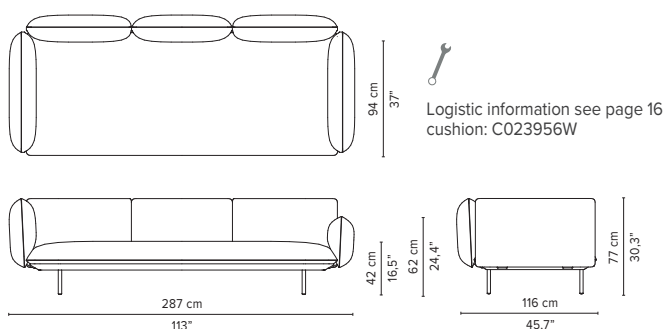

023871-x-y-z Left Corner arm low + table

* Appearances, measurements and weights may slightly differ from reality. The cushions on the drawings are not included in the article.

SENJA SOFA

TECHNICAL DRAWINGS

DEEP SEAT

TOTAL DEPTH 116 CM / 45.75"

023951-x-y Triple pouf module

023952-x-y Triple module

023953-x-y 3-seater arm high

023954-x-y 3-seater arm low

023955-x-y 3-seater right arm low/high

023956-x-y 3-seater left arm low/high

023957-x-y Right extension + pouf

023958-x-y Left extension + pouf

* Appearances, measurements and weights may slightly differ from reality.
The cushions on the drawings are not included in the article.