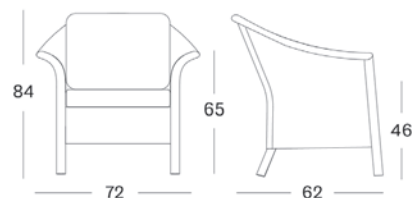

Cushion code:

- C*087 (Victor dining armchair)
- C*108 (Victor XL lazy chair)
- C*201 (Victor lounge chair)
- C*200 (Victor lounge sofa)

*= cat. B/C/D/G/COM

Dimensions

Victor dining armchair

Victor XL lazy chair & lazy chair deluxe