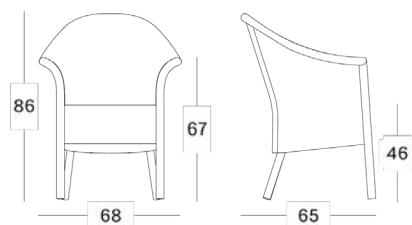

Materials

- Lloyd Loom weave
- Rattan
- Fabric or leather (deluxe chair)

Colours

- All Lloyd Loom colours, or any RAL-colour.

Cushion thickness:

- 4 cm (dining armchair)
- 10 cm (lazy chair, lounge chair & lounge sofa).
- Cushions with piping.

Cushion code:

- C*087 (Victor dining armchair)
- C*108 (Victor XL lazy chair)
- C*201 (Victor lounge chair)
- C*200 (Victor lounge sofa)

*= cat. B/C/D/G/COM

Dimensions

Victor dining armchair

Victor XL lazy chair & lazy chair deluxe