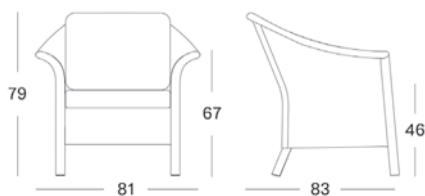

Victor lounge chair