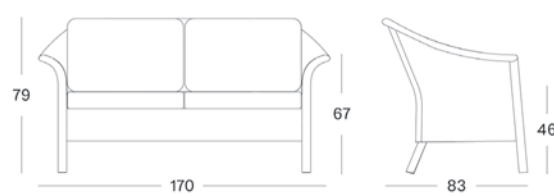

Victor lounge chair