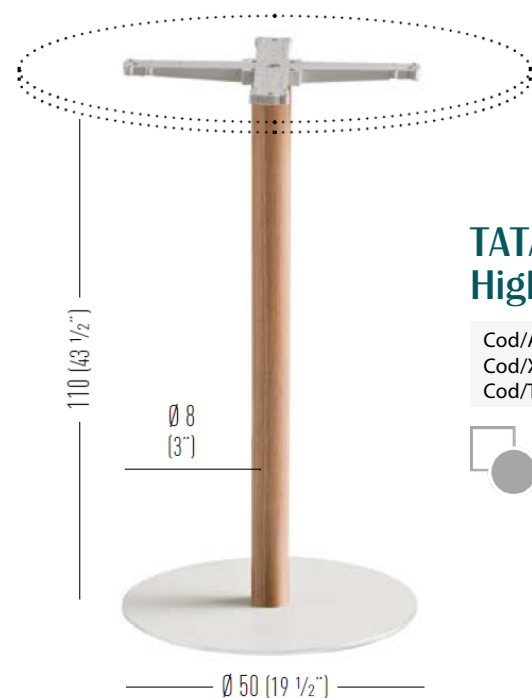

Βάση μεταλλική μονόστηλη στρογγυλή με επικάλυψη απόχρωσης και εφέ ξύλου. Κατάλληλη για χρήση εξωτερικού χώρου. Με δυνατότητα παραγγελίας σε απόχρωση φυσικό ή βελανιδι.

Round single pole round base. Metal with wood effect finish. Order for natural or oak effect color.

TATAMI High 110

Cod/A: 0711-0140
Cod/X: 10195 - **280**
Cod/T: 18198-19200

Ø70 Ø80
60x60 70x70

Satin Steel

White painted

Black painted

Beech effect

Oak effect

Βάσεις ανοδιωμένου αλουμινίου, με μοναδικό σχέδιο εμπνευσμένο από τη φύση, σαν ανάποδο κορμό δέντρου. Κατάλληλες για επαγγελματική χρήση εξωτερικού χώρου. Σε χρώμα επιλογής.

Base for contract tables with a painted aluminium 4-foot central leg inspired by an upside-down tree. Innovative and particularly functional for professional use.