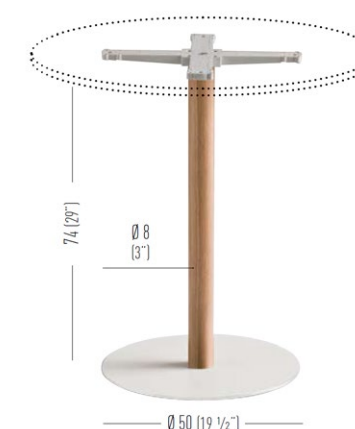

Βάσεις μεταλλικές ηλεκτροστατικής βαφής, με ματ φινίρισμα και ειδική επεξεργασία για χρήση εξωτερικού χώρου. Με δυνατότητα παραγγελίας σε χρώμα επιλογής. Ελάχιστη ποσότητα: **10 τεμ.**

3 Legs bases, made of steel treated for outdoor use, matt finish. Order color of choice. Minimum order quantity: 10pcs

LOL 3 (για Φ70)

Cod/A: 0711-0136
Cod/X: 1080 - 115
Cod/T: 1882-1983

LOL 3 (για Φ80)

Cod/A: 0711-0137
Cod/X: 1090 - 130
Cod/T: 1892-1993

Βάση μεταλλική μονόστηλη στρογγυλή με επικάλυψη απόχρωσης και εφέ ξύλου. Κατάλληλη για χρήση εξωτερικού χώρου. Με δυνατότητα παραγγελίας σε απόχρωση φυσικό ή βελανιδι.

Round single pole round base. Metal with wood effect finish. Order for natural or oak effect color.

TATAMI 74

Cod/A: 0711-0069
Cod/X: 10165 - 235
Cod/T: 18168-19170

Ø70 Ø80
60x60 70x70

Βάσεις μεταλλικές ηλεκτροστατικής βαφής, με ματ φινίρισμα και ειδική επεξεργασία για χρήση εξωτερικού χώρου. Με δυνατότητα παραγγελίας σε χρώμα επιλογής. Ελάχιστη ποσότητα: **10 τεμ.**

4 Legs bases, made of steel treated for outdoor use, matt finish. Order color of choice. Minimum order quantity: 10pcs

LOL 4 (για 70x70)

Cod/A: 0711-0138
Cod/X: 1087 - 125
Cod/T: 1889-1990

Ø60 Ø70
60x60 70x70

LOL 4 (για 80x80)

Cod/A: 0711-0139
Cod/X: 1097 - 140
Cod/T: 1899-19100

Ø70 Ø80
70x70 80x80

Μεταλλική βάση στρογγυλή, με τεκνοπολυμερική επικάλυψη σε λευκό χρώμα. Κατάλληλη για χρήση εξωτερικού χώρου.

Metal round base, with technopolymer co-injected finish, in white color. Suitable for outdoor use.

VENUS Round

Cod/A: 0711-0085
Cod/X: 10135 - 195
Cod/T: 18137-19138

Ø70
60x60 70x70