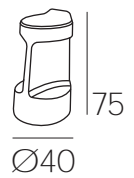

pemboa

BANCONE BAR

Indoor · Outdoor

BNA_180

ILLUMINABILE 

zanzibar

BANCONI BAR

Indoor · Outdoor
BNC_170