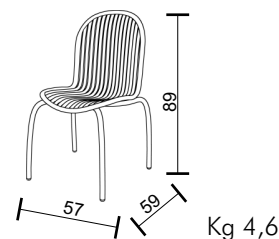

BIANCO
anodizzato
62050.00.000

ANTRACITE
anodizzato
62050.02.000

CAFFE'
anodizzato
62050.05.000

6 pz

8x6 pz

Sedia impilabile, gambe in alluminio anodizzato con piedini antiscivolo e scocca in resina di prima qualità (polipropilene trattato anti-UV e colorato in massa)

Stackable chair with legs in anodized aluminium, with non-slip rubber feet and shell made in resin of top quality resin (polypropylene resins with UV additives and is uniformly colored).

Chaise empilable avec pieds en aluminium anodisé et patins anti-dérapants et coque en résine de première qualité (polypropylène traité anti-UV et coloré dans la masse).

Stapelbarer Stuhl mit Beinen aus eloxiertem Aluminium mit rutschfesten Füßen. Schalensitz aus erstklassigem Kunststoff (UV-beständigem Polypropylen, voll durchgefärbt).

Silla apilable, patas de aluminio anodizado con tacos antideslizantes y carcasa en resina de primera calidad (polipropileno tratado anti UV y teñido en masa).

Cadeira empilhável, pernas de alumínio anodizado com pés anti-derrapantes e concha em resina de primeira qualidade (polipropileno com tratamento anti-UV colorido na totalidade).