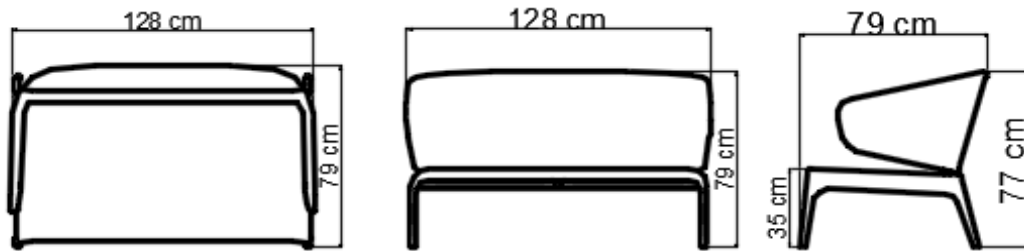

23082

JOURNEY LOVESEAT

SEASHELL + WHITE WASH

SKYLINE DESIGN® OUTDOOR FURNITURE

JOURNEY COLLECTION LOVESEAT

DIMENSIONS

DIMENSIONS 128 x 79 x 77 cm HT.
ARM HEIGHT 65 cm
SEAT HEIGHT 35 cm
SEAT WIDTH 116 cm
SEAT DEPTH 63 cm

CHARACTERISTICS

FRAME 1 piece
GROSS WEIGHT 15,22 Kg
VOLUME 0,60 m3
CUSHION 1 set
GROSS WEIGHT 6,00 Kg
VOLUME 0,21 m3

FINISHES

WEAVING
Seashell
Flat-Flat 7mm

COATING
White Wash

CUSHION
Canvas 5453

MATERILAS & CARE

Weaving: Polyethylene UV resistant

Frame: Electrostatic powder coating finish on aluminum frame

Frame maintenance: Rinse wicker furniture with hose or pressure washer, if wicker is really dirty, you can use mild soap with water.

Cushion maintenance: Cushion cover and upholstered chair can be machine washed on delicate cycle, use mild soap to avoid fading, all cushion covers are removable

OPTIONAL

This Collection can be produced in

SILVER WALNUT

Upholstery is base in

SUNBRELLA COLLECTION

COVER AVAILABLE

WATERPROOF

ECO FRIENDLY