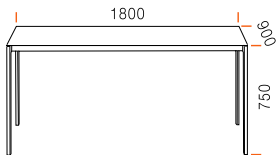

MAXIMA

www.papatya.com.tr

900x900

foot insert

(kg)
34,5

1 pcs.

m³ 0.20

900x1800

foot insert

(kg)
53,5

1 pcs.

m³ 0.38

1000x2200

foot insert

(kg)
67

1 pcs.

m³ 0.50

Material

Base

50x50 Steel Frame

Table Top

12mm Solid Laminate, flat edge

Available Colours

-   **101** White Powder Coated (mat)
-   **102** Black Powder Coated (mat)
-   **103** Anthracite Powder Coated (mat)
-   **104** Taupe Powder Coated (mat)
-   **115** Grey Powder Coated (mat)