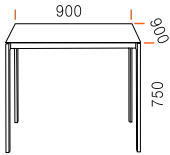

MAXIMA

www.papatya.com.tr

900x900

foot insert

(kg)
34,5

1 pcs.

m³ 0.20

900x1800

foot insert

(kg)
53,5

1 pcs.

m³ 0.38

1000x2200

foot insert

(kg)
67

1 pcs.

m³ 0.50

Material

Base

50x50 Steel Frame

Table Top

12mm Solid Laminate, flat edge

Available Colours

-   **101** White Powder Coated (mat)
-   **102** Black Powder Coated (mat)
-   **103** Anthracite Powder Coated (mat)
-   **104** Taupe Powder Coated (mat)
-   **115** Grey Powder Coated (mat)