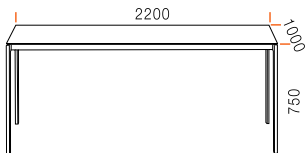

MAXIMA

www.papatya.com.tr

900x900

foot insert

(kg)
34,5

1 pcs.

m³ 0.20

900x1800

foot insert

(kg)
53,5

1 pcs.

m³ 0.38

1000x2200

foot insert

(kg)
67

1 pcs.

m³ 0.50

Material

Base

50x50 Steel Frame

Table Top

12mm Solid Laminate, flat edge

Available Colours

-   **101** White Powder Coated (mat)
-   **102** Black Powder Coated (mat)
-   **103** Anthracite Powder Coated (mat)
-   **104** Taupe Powder Coated (mat)
-   **115** Grey Powder Coated (mat)