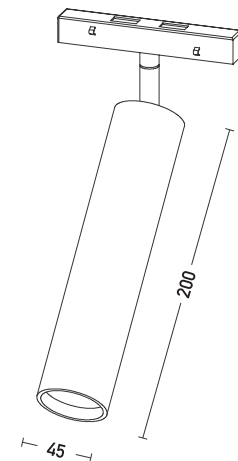

Product Data Sheet

Date: 09/07/2021
www.zambelislights.gr

Code 2095

Color: Sandy Black

Spot & Suspension Luminaries

Power	15W
Voltage	48V
Color Temperature	3000K
Lumen	1650Lm
Cri	80
Dimensions	Ø: 45mm H: 200mm
Beam Angle	24°
Non Dimmable	⊗
Material	Aluminium

CREE ⇄

Description

Spot & Suspension Luminaries
 by Aluminium in Sandy Black color
 with Beam Angle 24°.

5213010012665