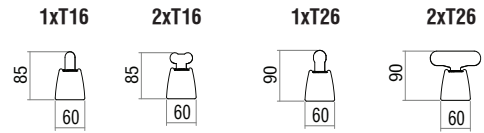

## ARETE

- Version for fluorescent lamp T16 & T26.
- Steel body.
- Suspension and power supply not included.
- Connection for operation on 230-50/60Hz with electronic ballast.

Code	Description (ARETE T26 Independent)	L
131013	ARETE 1x18W T26	635
131113	ARETE 1x36W T26	1245
131153	ARETE 1x58W T26	1545
131023	ARETE 2x18W T26	635
131123	ARETE 2x36W T26	1245
131163	ARETE 2x58W T26	1545

Code	Description (ARETE T16 Independent)	L
131183	ARETE 1x13/14W T16	593
131283	ARETE 1x20/24W T16	593
131223	ARETE 1x19/21W T16	893
131323	ARETE 1x34/39W T16	893
131243	ARETE 1x25/28W T16	1193
131363	ARETE 1x50/54W T16	1193
131263	ARETE 1x32/35W T16	1493
131343	ARETE 1x45/49W T16	1493
131403	ARETE 1x73/80W T16	1493
131193	ARETE 2x13/14W T16	593
131293	ARETE 2x20/24W T16	593
131233	ARETE 2x19/21W T16	893
131333	ARETE 2x34/39W T16	893
131253	ARETE 2x25/28W T16	1193
131373	ARETE 2x50/54W T16	1193
131273	ARETE 2x32/35W T16	1493
131353	ARETE 2x45/49W T16	1493
131413	ARETE 2x73/80W T16	1493