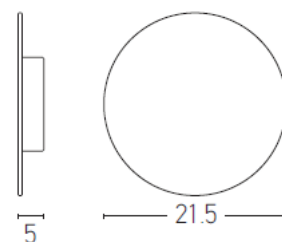

Indoor Lighting

1669

Wall Light

Bulb:	2xG9 MAX 7W
Voltage:	220-240V
Operating Frequency:	50/60HZ
IP:	IP20
Class:	I
Color:	Brown
Material:	Metal-Leather
Diameter:	21.5 cm
Width:	5 cm
Net Weight:	1.1 kg

Description