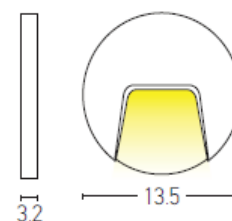

### E183 Wall lamp

Build in Led:	3W LED, 3000K, 100Lumen/W
Voltage:	220-240V
Operating Frequency:	50-60Hz
IP:	IP54
Class:	I
Material:	ABS-PC Diffuser
Color:	Graphite
Diameter:	13.5cm
Width:	3.2cm
Net Weight:	0.22Kg