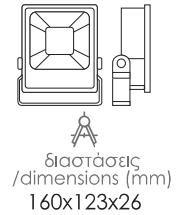

Προβολέας Led Slim 20W
Floodlight Led Slim 20W

κωδ. /code	Watt	Lumen	Kelvin	Voltage	Dim.
16.55.0018	20W	1700	6000K	220-240V	No
16.55.0032	20W	1700	4000K	220-240V	No

IP65 Υδατοστεγές / Watertight 50000h Διάρκεια ζωής/lifetime

15000h -25°C ↔ +45°C A+ CE RoHS