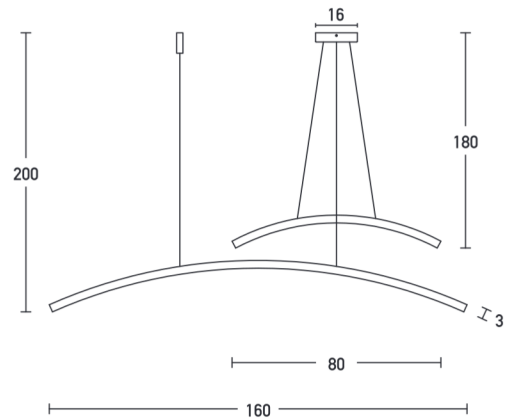

Product Data Sheet

Code 20130

Date: 04/06/2021

www.zambelislights.gr

Color: Black Matt

Indoor Lighting

Power	48W
Voltage	220-240V
Operating Frequency	50/60Hz
Color Temperature	3000K
Lumen	3600Lm
Cri	80
Dimensions	L: 80+160cm H: 200cm
Base	Ø: 16cm H: 3.5cm
Dimmable	☉
Material	Aluminium - Acrylic
Special Feature	Step Dimming 10% , 40% , 100%
	Profile 2x3cm

Description

Indoor Pendant Led light by Aluminium and Acrylic in Black Matt color.

Step Dimming light 10% , 40% , 100%.

5213010013051