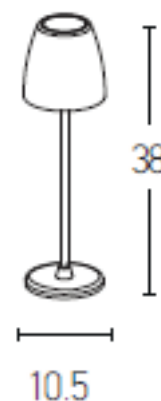

### E194 Table Lamp

Build in Led:	2W Led , 3000K, 35Lumen/W
Voltage:	220-240V
Operating Frequency:	50-60Hz
IP:	IP54
Class:	II
Material:	Aluminium-Difusser
Color:	Black
Diameter:	Base: 10.5cm/ Shade: 11cm x 11cm
Height:	38cm
Dimming level:	10% / 50% / 100%
Duration:	18 Hours / 14 Hours / 10 Hours
Special feature:	Portable-USB Cable & Adaptor Included
Net Weight:	1.2 Kg

## Description

Table lamp made by Aluminum in Black color.

5213007836045

PRODUCT DATA SHEET