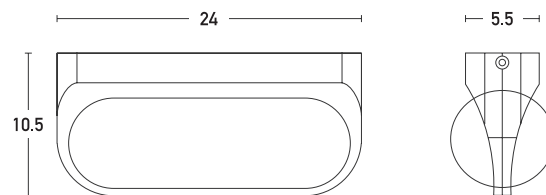

Product Data Sheet

Date: 06/07/2021
www.zambelislights.gr

Code E244

Color: Graphite

Outdoor Lighting

| | |
|---------------------|----------------------------|
| Power | 12W |
| Voltage | 220-240V |
| Operating Frequency | 50/60Hz |
| Color Temperature | 3000K |
| Lumen | 960Lm |
| Cri | 80 |
| IP | 54 |
| Dimensions | L: 10.5cm W: 24cm H: 5.5cm |
| Material | Aluminium - PC Diffuser |
| Special Feature | Up-Down Light |

Description

Outdoor Wall Led Light by Aluminium and PC Diffuser
 in Graphite color.
 Up-Down Light.

5213010012009