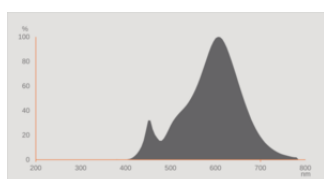

### Photometrical data

Light color (designation)	Warm White
Lumen main.fact.at end of nom.life time	0.70
Standard deviation of color matching	$\leq 6$ sdcn
Nominal luminous flux	470 lm
Luminous flux	470 lm
Luminous efficacy	117 lm/W
Color temperature	2700 K
Color rendering index Ra	80
Flickering metric (Pst LM)	1.0
Stroboscope effect metric (SVM)	0.9